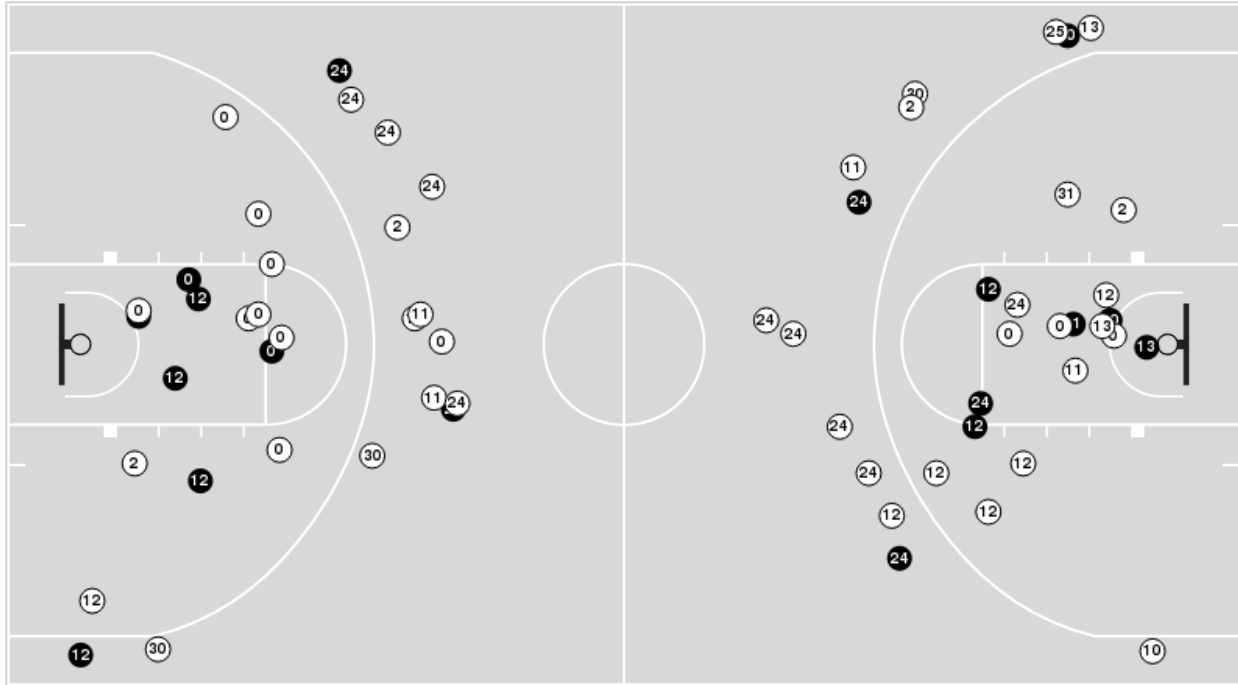

Officials: Shandra Twine, Jennifer White, Calyn Hosea

Players => All ; FG Types => All ; Results => All ;
Southwest (NM)

All Field Goals