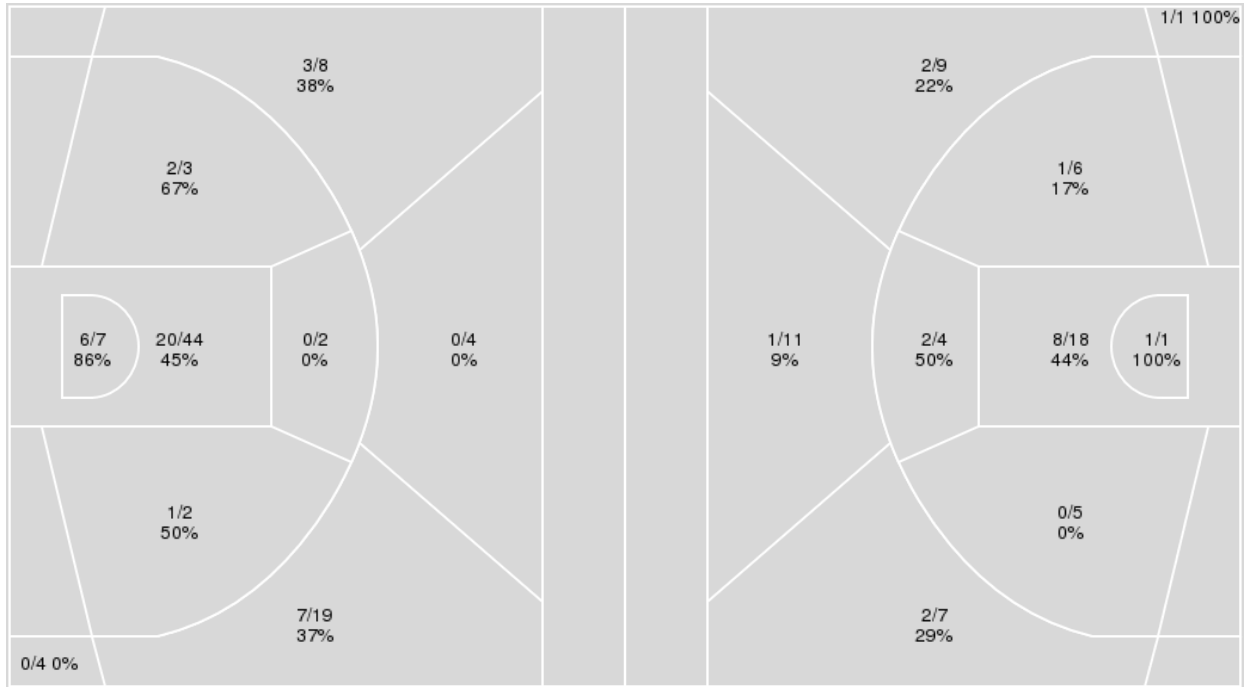

Officials: Shandra Twine, Jennifer White, Calyn Hosea

Players => All; FG Types => All ; Results => All ;

Players => All; FG Types => All ; Results => All ;

UTEP

Southwest (NM)

UTEP	M/A	%
Field Goals	39/93	42
2 Points	29/58	50
3 Points	10/35	29
Free Throws	14/25	56

Southwest (NM)	M/A	%
Field Goals	18/62	29
2 Points	12/34	35
3 Points	6/28	21
Free Throws	1/1	100