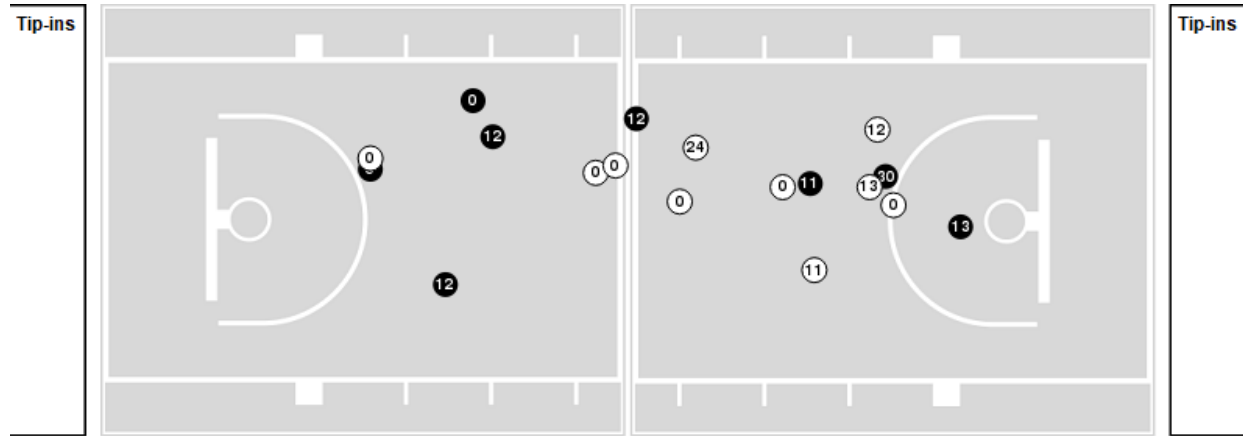

Shots in the Paint

● Made   ○ Missed   N - Player Number

Southwest (NM)	M/A	%
Field Goals	18/62	29
2 Points	12/34	35
3 Points	6/28	21
Free Throws	1/1	100

Southwest (NM)	M/A	%
Points in the Paint	18 (9/19)	47
Fast Break Points	2 (1/1)	100
Second Chance Points	5 (2/7)	29
Effective FG%	34