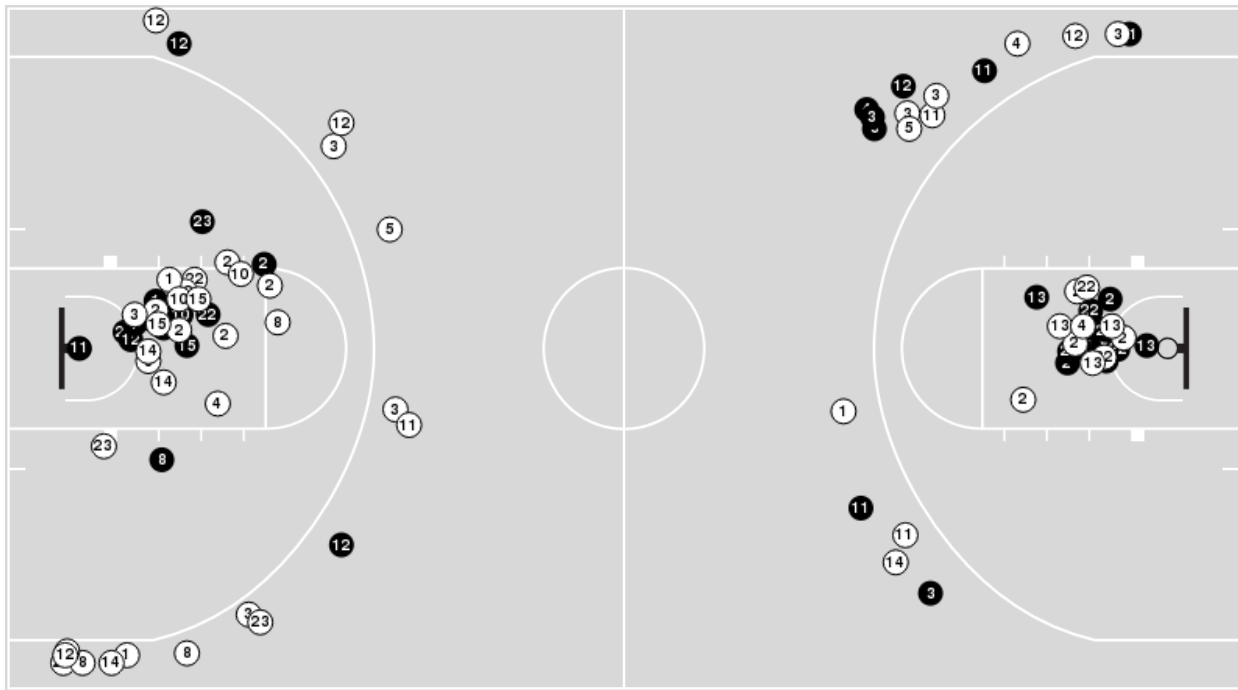

Officials: Shandra Twine, Jennifer White, Calyn Hosea

Players => All ; FG Types => All ; Results => All ;

UTEP

All Field Goals