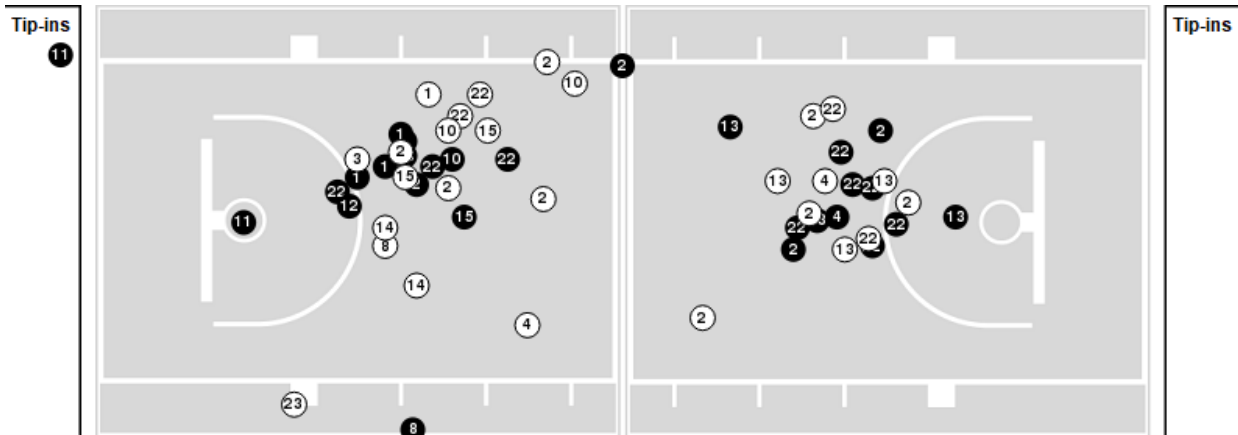

Shots in the Paint

● Made ○ Missed N - Player Number

UTEP	M/A	%
Field Goals	39/93	42
2 Points	29/58	50
3 Points	10/35	29
Free Throws	14/25	56

UTEP	M/A	%
Points in the Paint	52 (26/51)	51
Fast Break Points	35 (19/22)	86
Second Chance Points	39 (19/38)	50
Effective FG%	47