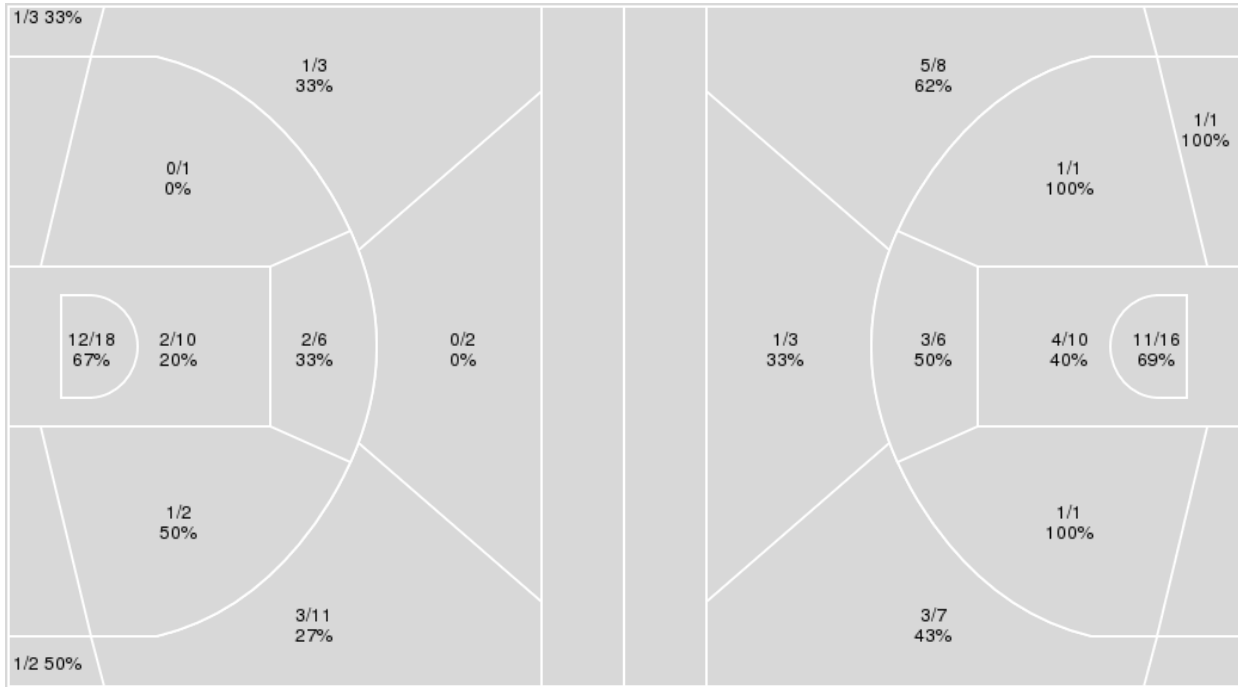

Officials: Brian Hall, Roy Gulbeyan, Tiffany Bridges

Players => All; FG Types => All ; Results => All ;

Players => All; FG Types => All ; Results => All ;

UTEP

UC Irvine

UTEP	M/A	%
Field Goals	23/58	40
2 Points	17/37	46
3 Points	6/21	29
Free Throws	20/27	74

UC Irvine	M/A	%
Field Goals	30/53	57
2 Points	21/35	60
3 Points	9/18	50
Free Throws	24/29	83