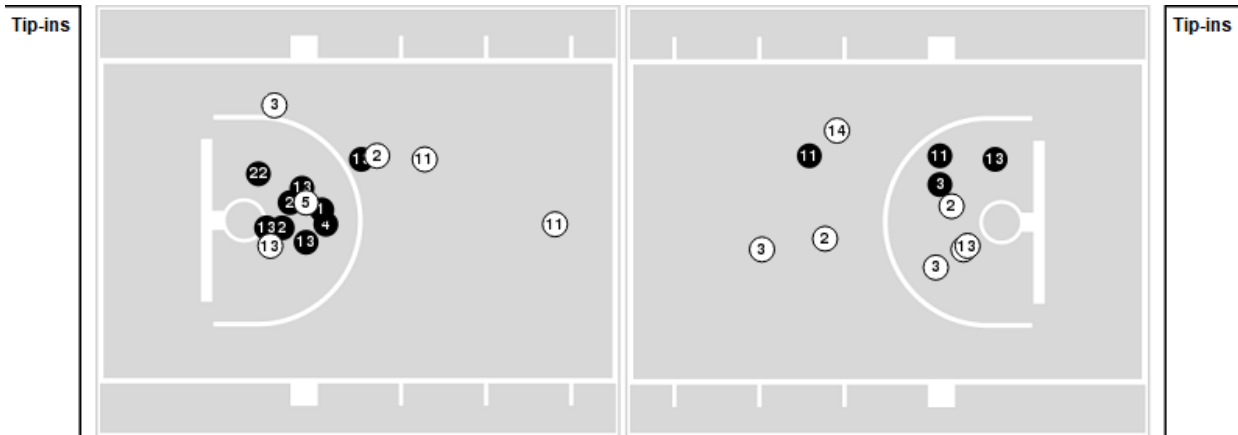

Shots in the Paint

● Made ○ Missed N - Player Number

UTEP	M/A	%
Field Goals	23/58	40
2 Points	17/37	46
3 Points	6/21	29
Free Throws	20/27	74

UTEP	M/A	%
Points in the Paint	28 (14/28)	50
Fast Break Points	16 (10/11)	91
Second Chance Points	8 (5/12)	42
Effective FG%	45