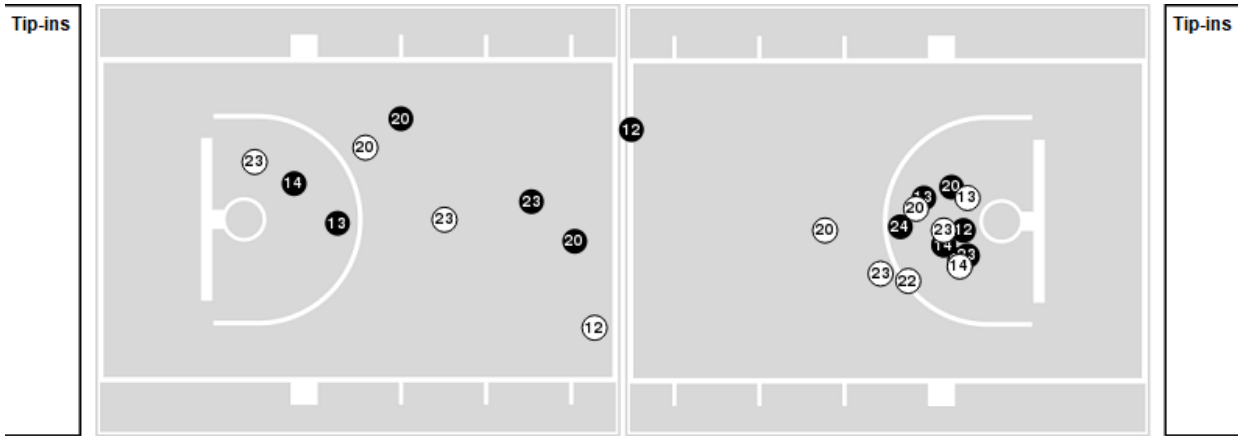

Shots in the Paint

● Made   ○ Missed   N - Player Number

UC Irvine	M/A	%
Field Goals	30/53	57
2 Points	21/35	60
3 Points	9/18	50
Free Throws	24/29	83

UC Irvine	M/A	%
Points in the Paint	30 (15/26)	58
Fast Break Points	17 (8/11)	73
Second Chance Points	9 (7/10)	70
Effective FG%	65