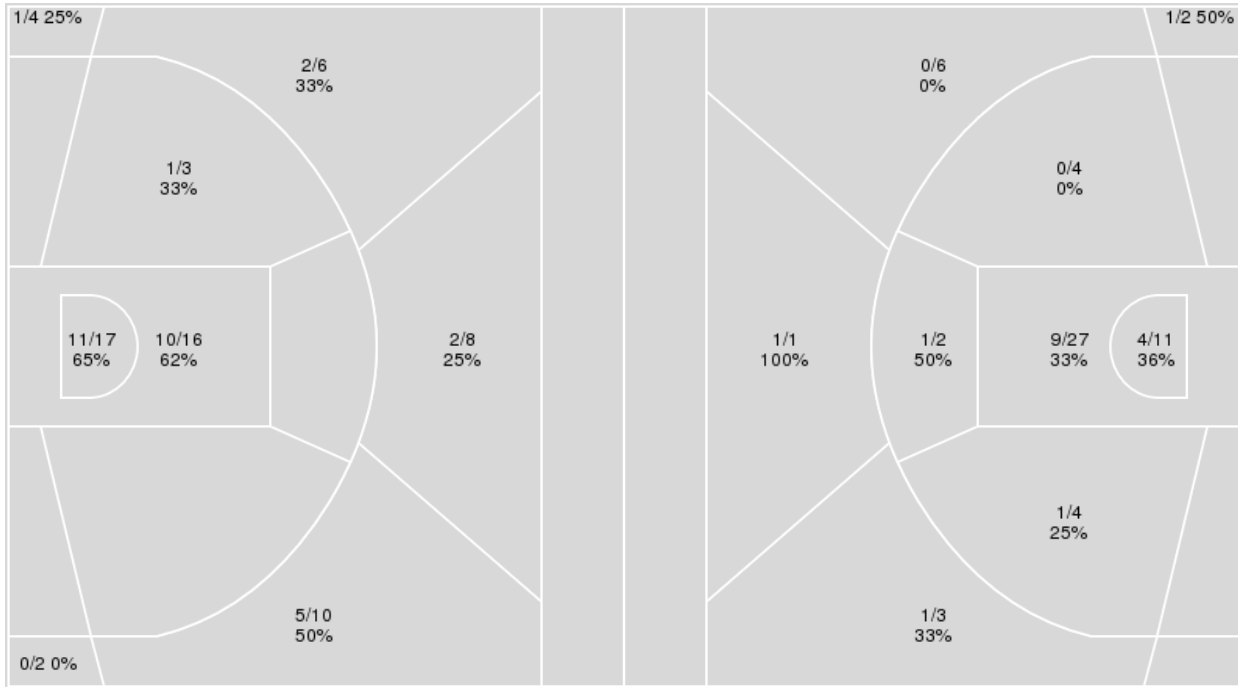

UTEP at BYU

12/13/25 Marriott Center, Provo
2025-26 Women's Basketball

Officials: Melissa Barlow, Chuck Gonzalez, Eric Brewton

Players => All; FG Types => All ; Results => All ;

Players => All; FG Types => All ; Results => All ;

BYU

UTEP

BYU	M/A	%
Field Goals	32/66	48
2 Points	22/36	61
3 Points	10/30	33
Free Throws	7/8	88

UTEP	M/A	%
Field Goals	18/60	30
2 Points	15/48	31
3 Points	3/12	25
Free Throws	7/11	64