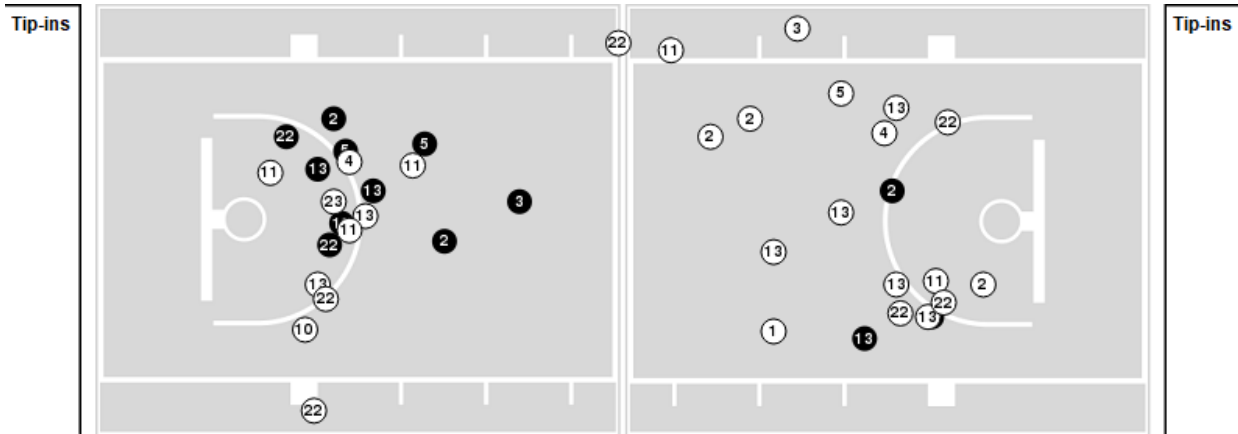

UTEP at BYU

12/13/25 Marriott Center, Provo
2025-26 Women's Basketball

Officials: Melissa Barlow, Chuck Gonzalez, Eric Brewton

Players => All ; FG Types => All ; Results => All ;

UTEP

All Field Goals

Shots in the Paint