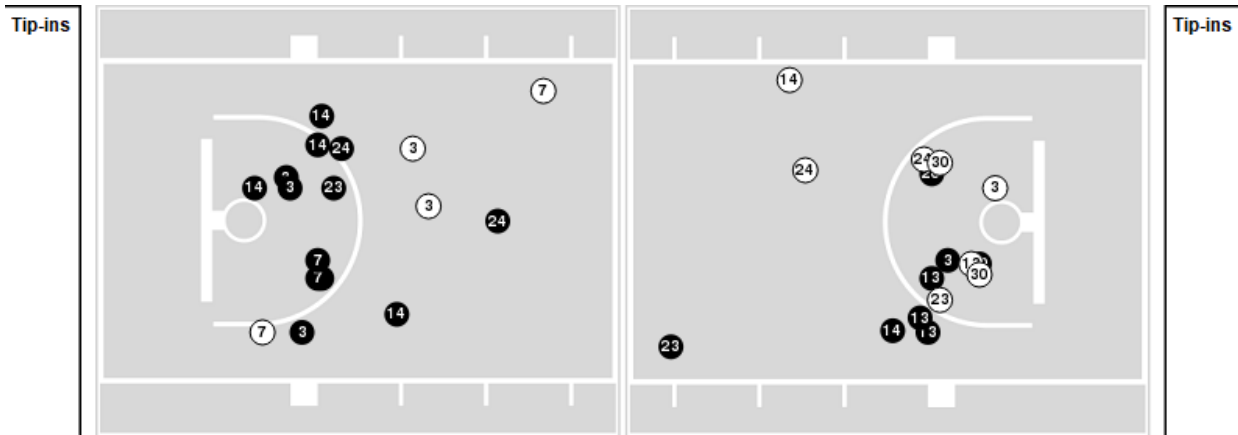

Shots in the Paint

● Made   ○ Missed   N - Player Number

BYU	M/A	%
Field Goals	32/66	48
2 Points	22/36	61
3 Points	10/30	33
Free Throws	7/8	88

BYU	M/A	%
Points in the Paint	42 (21/33)	64
Fast Break Points	10 (6/6)	100
Second Chance Points	19 (10/15)	67
Effective FG%	56