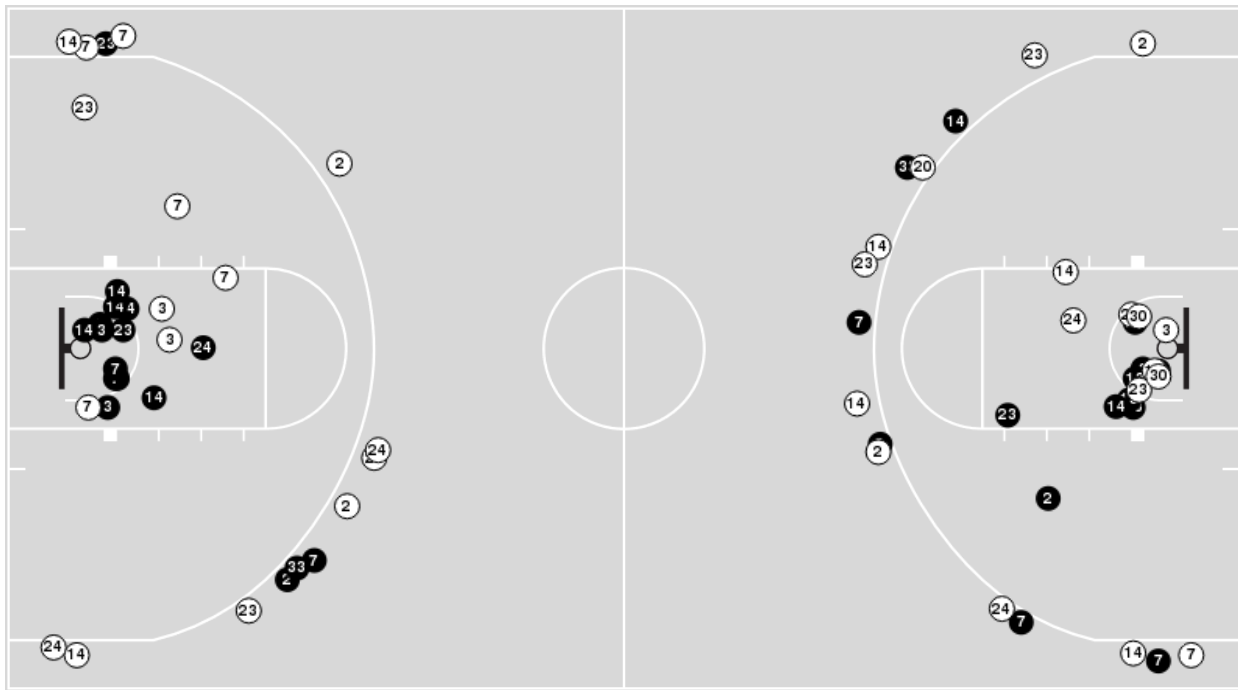

Players => All ; FG Types => All ; Results => All ;

BYU

All Field Goals