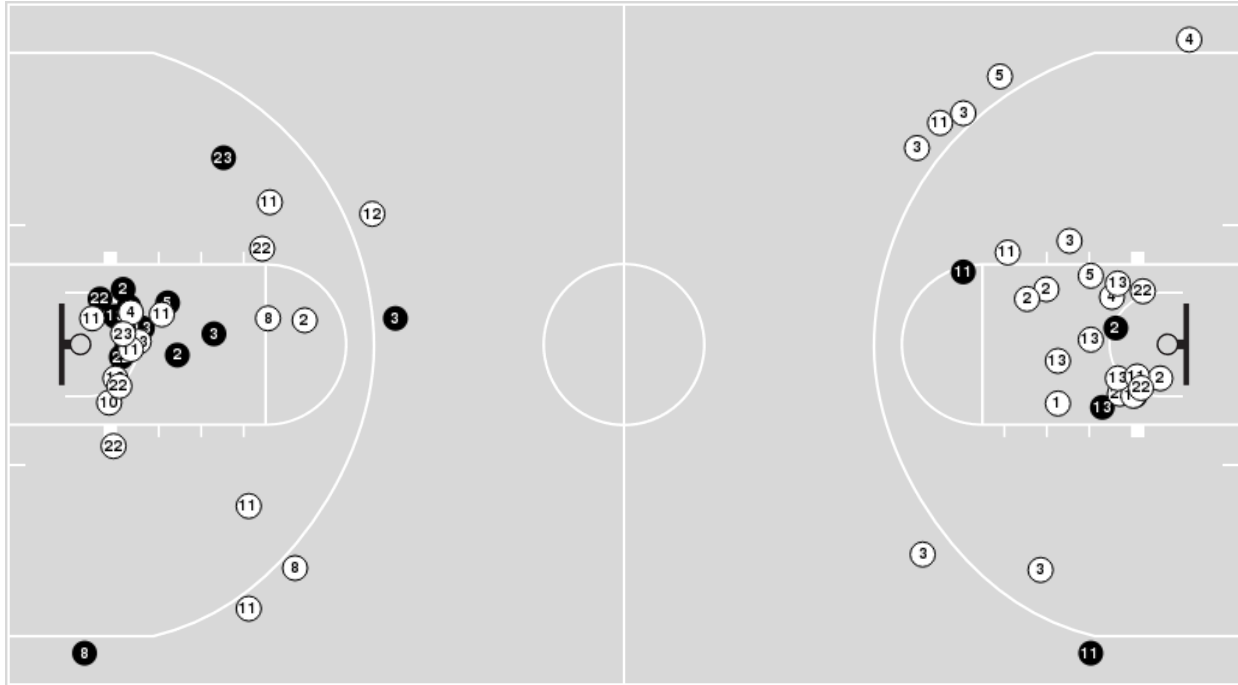

UTEP at BYU

12/13/25 Marriott Center, Provo
2025-26 Women's Basketball

Game Time: 1:00 PM
Game Duration: 1:56
Attendance: 1,977

Officials: Melissa Barlow, Chuck Gonzalez, Eric Brewton

UTEP

No	Name	Mins		Score		Points Diff		Points per Min		Assists		Rebounds		Steals		Turnovers	
		On	Off	On	Off	On	Off	On	Off	On	Off	On	Off	On	Off	On	Off
1	Aaliyah Davis	02:19	37:41	1-8	45-73	-7	-28	0.43	1.19	0	7	4	25	0	8	1	18
2	Sirviva Legions	27:24	12:36	29-51	17-30	-22	-13	1.06	1.35	5	2	19	10	4	4	9	10
3	Ivane Tensaie	27:29	12:31	32-59	14-22	-27	-8	1.16	1.12	5	2	21	8	4	4	11	8
4	Delma Zita	15:24	24:36	16-32	30-49	-16	-19	1.04	1.22	3	4	14	15	3	5	7	12
5	Heaven Samayoa-Mathis	18:40	21:20	21-39	25-42	-18	-17	1.12	1.17	3	4	12	17	1	7	6	13
8	Brooklyn Terry	06:51	33:09	9-12	37-69	-3	-32	1.31	1.12	1	6	3	26	4	4	6	13
10	Osadebamwen Igbinedion Omoruyi	10:17	29:43	16-22	30-59	-6	-29	1.56	1.01	2	5	6	23	4	4	9	10
11	Portia Adams	25:36	14:24	23-55	23-26	-32	-3	0.90	1.60	4	3	20	9	3	5	10	9
12	Irene Asensio	10:12	29:48	17-21	29-60	-4	-31	1.67	0.97	3	4	6	23	3	5	6	13
13	Ndack Mbengue	24:47	15:13	26-47	20-34	-21	-14	1.05	1.31	4	3	17	12	5	3	11	8
14	Tatiana Collazo	07:15	32:45	8-9	38-72	-1	-34	1.10	1.16	1	6	6	23	2	6	5	14
22	Mary Moses Amaniyo	17:50	22:10	23-40	23-41	-17	-18	1.29	1.04	3	4	14	15	3	5	8	11
23	Aolani Woldai	05:56	34:04	9-10	37-71	-1	-34	1.52	1.09	1	6	3	26	4	4	6	13

UTEP at BYU

12/13/25 Marriott Center, Provo
2025-26 Women's Basketball

Officials: Melissa Barlow, Chuck Gonzalez, Eric Brewton

Players => All ; FG Types => All ; Results => All ;

UTEP

All Field Goals

Shots in the Paint