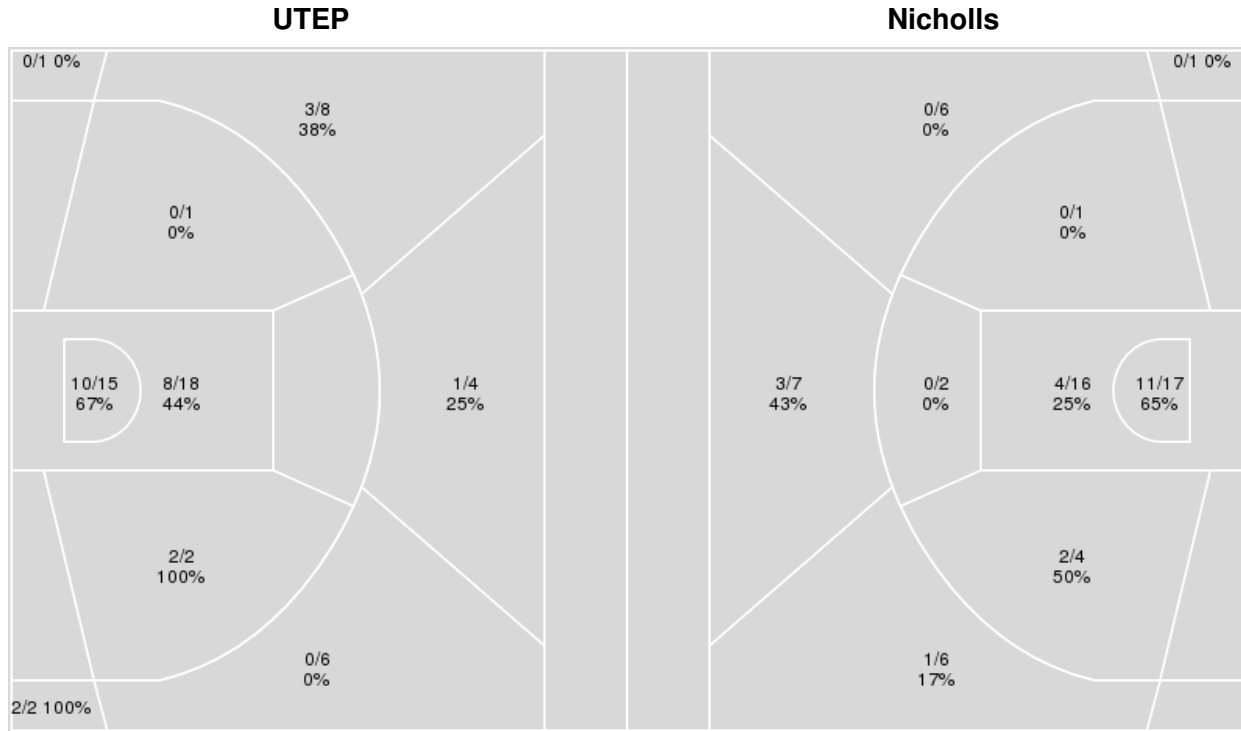

Officials: Tiffany Bridges, Shandra Twine, Nate Acosta

Players => All; FG Types => All ; Results => All ;

Players => All; FG Types => All ; Results => All ;

UTEP	M/A	%
Field Goals	26/57	46
2 Points	20/36	56
3 Points	6/21	29
Free Throws	18/25	72

Nicholls	M/A	%
Field Goals	21/60	35
2 Points	17/40	42
3 Points	4/20	20
Free Throws	15/24	62