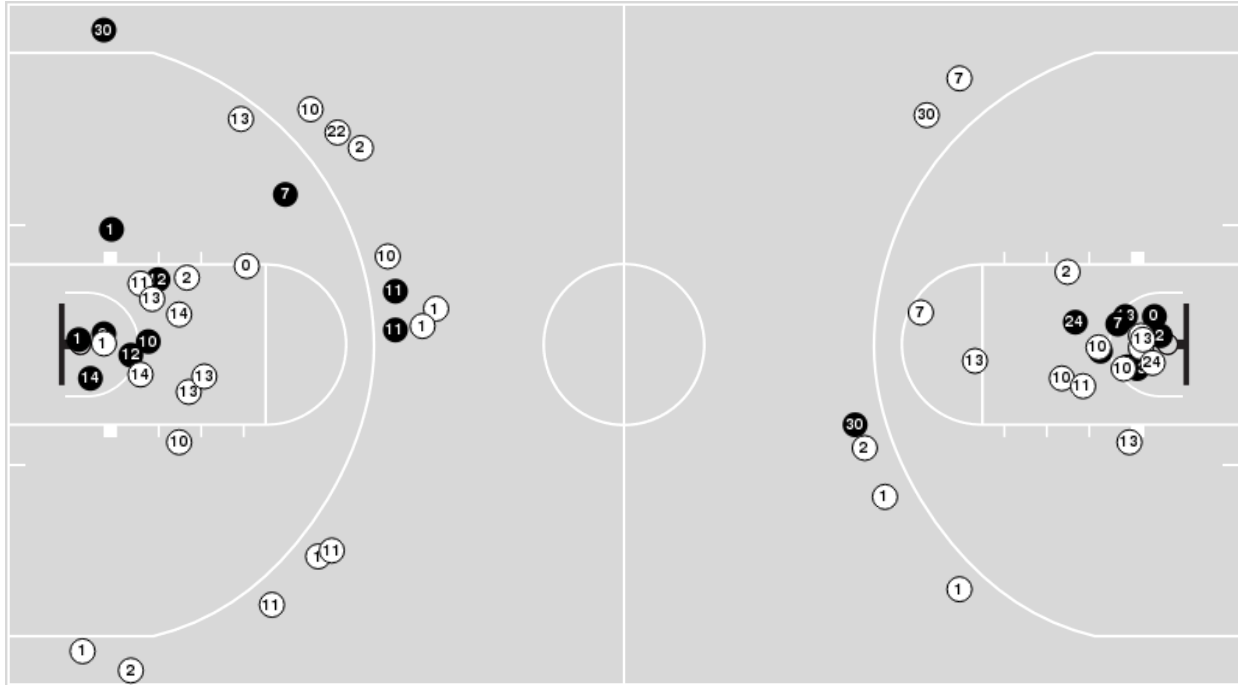

Officials: Tiffany Bridges, Shandra Twine, Nate Acosta

Players => All ; FG Types => All ; Results => All ;

Nicholls

All Field Goals