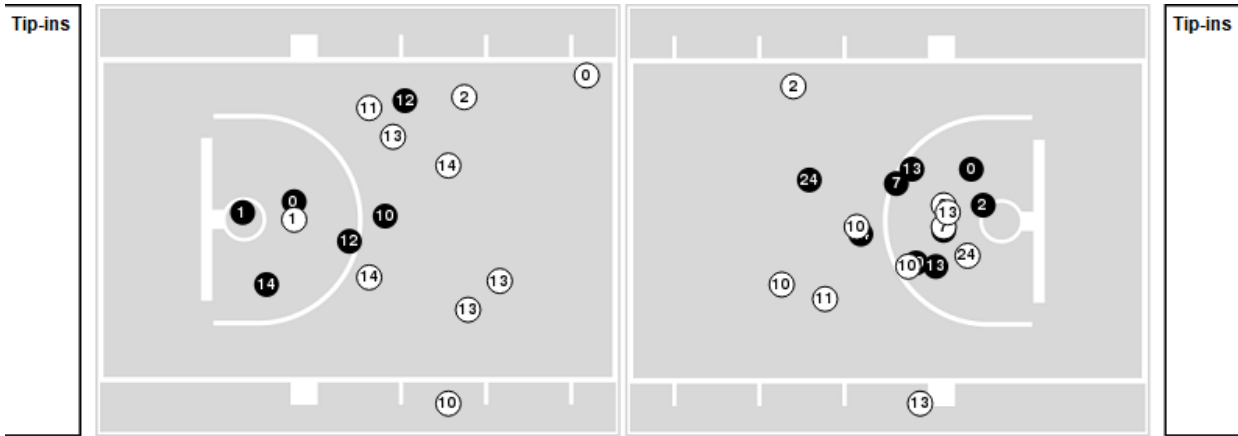

Shots in the Paint

● Made   ○ Missed   N - Player Number

Nicholls	M/A	%
Field Goals	21/60	35
2 Points	17/40	42
3 Points	4/20	20
Free Throws	15/24	62

Nicholls	M/A	%
Points in the Paint	30 (15/33)	45
Fast Break Points	12 (8/12)	67
Second Chance Points	4 (3/10)	30
Effective FG%	38