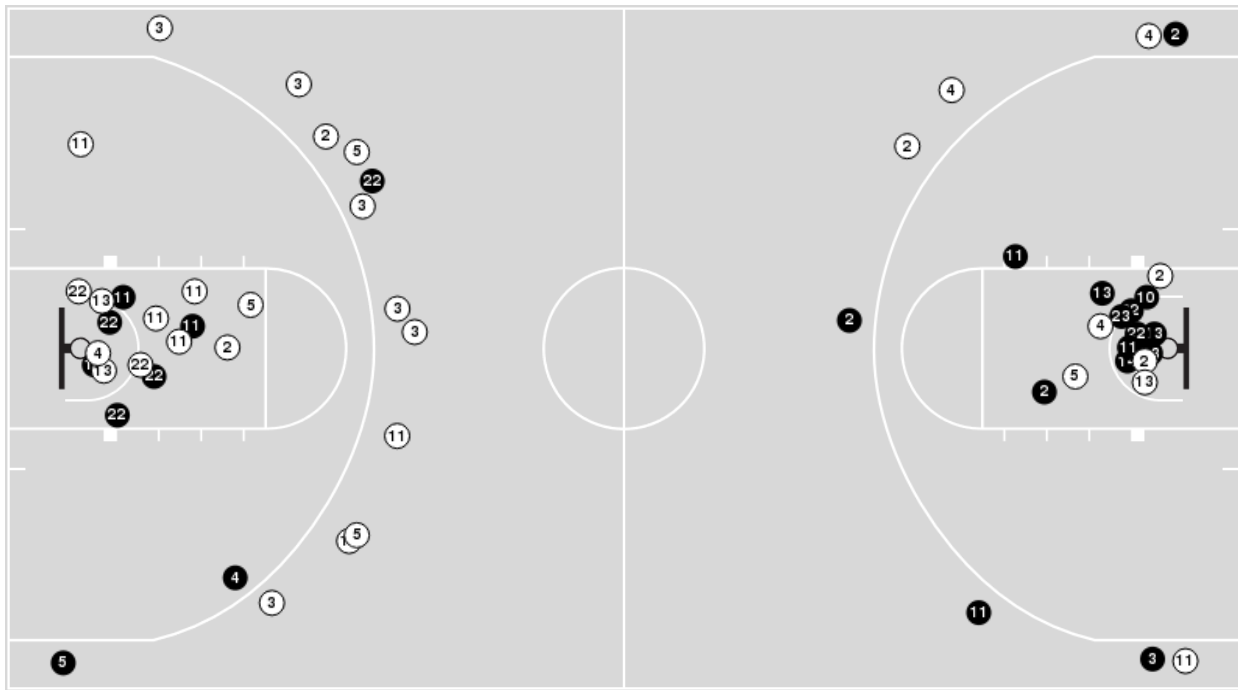

Officials: Tiffany Bridges, Shandra Twine, Nate Acosta

Players => All ; FG Types => All ; Results => All ;

UTEP

All Field Goals