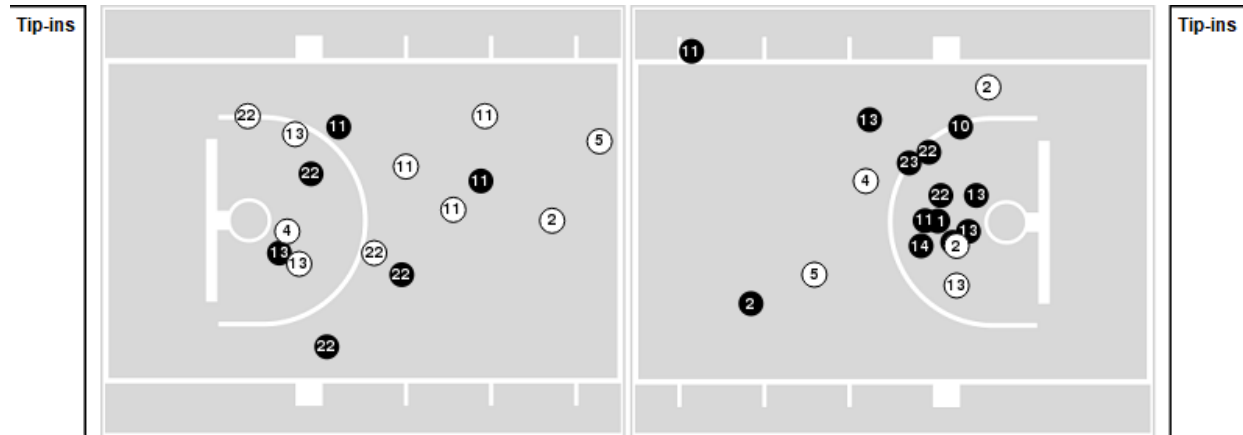

UTEP

All Field Goals

Shots in the Paint

● Made ○ Missed N - Player Number

UTEP	M/A	%
Field Goals	26/57	46
2 Points	20/36	56
3 Points	6/21	29
Free Throws	18/25	72

UTEP	M/A	%
Points in the Paint	36 (18/33)	55
Fast Break Points	15 (10/12)	83
Second Chance Points	13 (9/11)	82
Effective FG%	51	