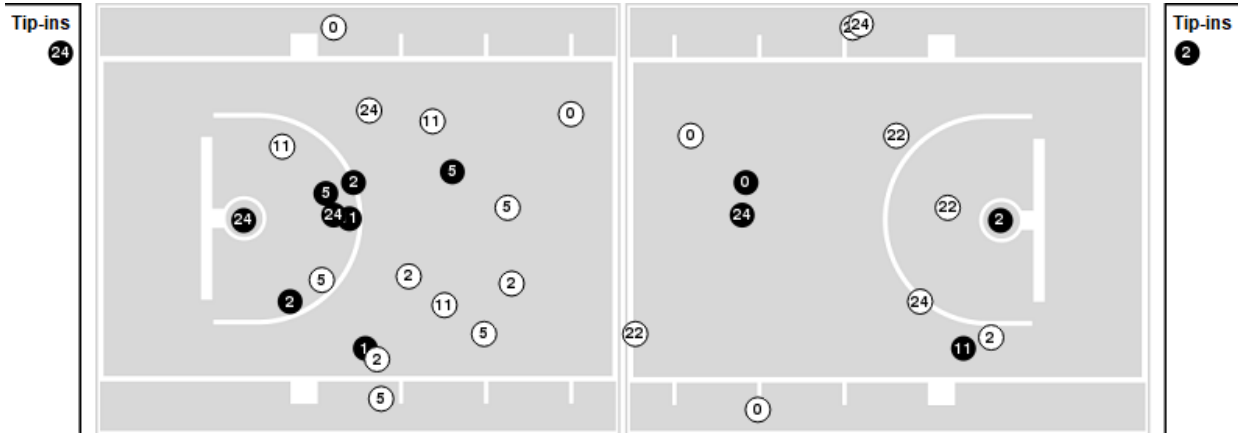

Shots in the Paint

● Made ○ Missed N - Player Number

Kansas City	M/A	%
Field Goals	24/59	41
2 Points	15/43	35
3 Points	9/16	56
Free Throws	7/12	58

Kansas City	M/A	%
Points in the Paint	24 (12/29)	41
Fast Break Points	4 (2/3)	67
Second Chance Points	5 (3/10)	30
Effective FG%	48