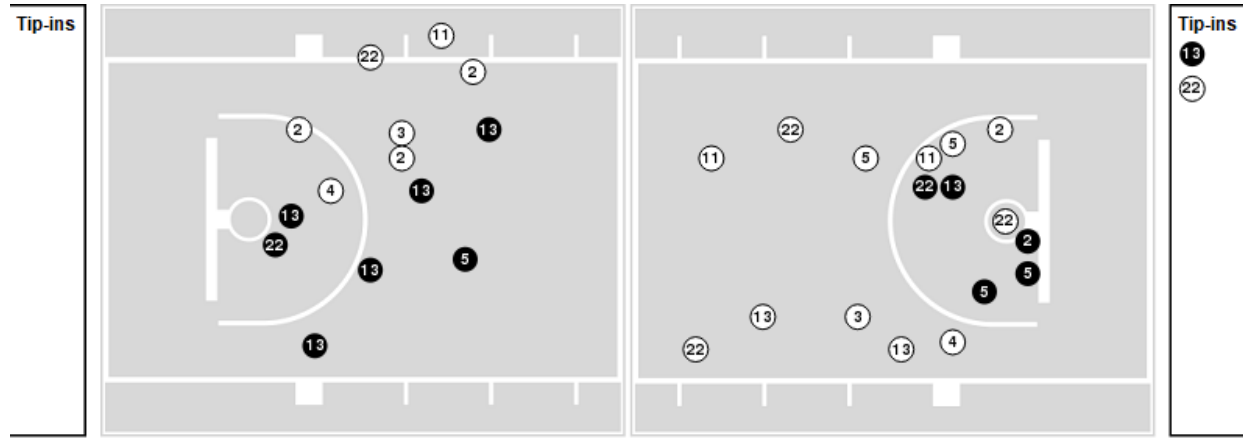

Shots in the Paint

● Made   ○ Missed   N - Player Number

UTEP	M/A	%
Field Goals	25/56	45
2 Points	17/41	41
3 Points	8/15	53
Free Throws	17/25	68

UTEP	M/A	%
Points in the Paint	26 (13/30)	43
Fast Break Points	9 (4/4)	100
Second Chance Points	23 (12/17)	71
Effective FG%	52