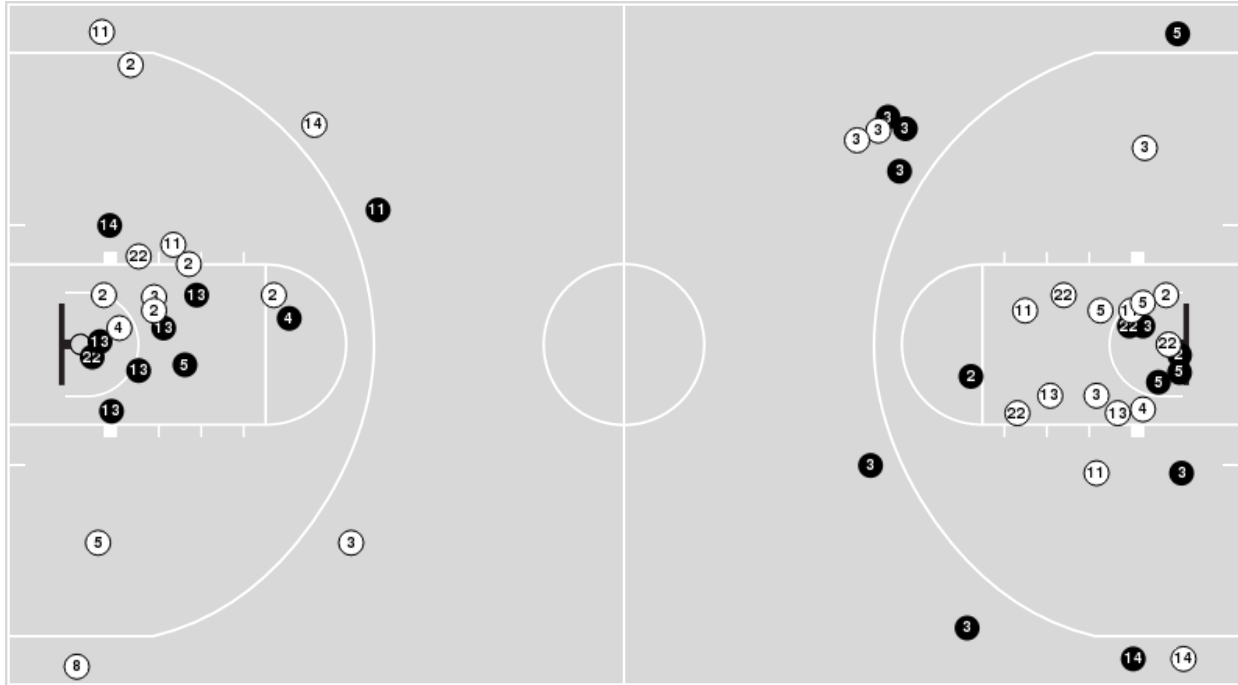

Officials: Doug Knight, Erica Parker, Jeremy McHugh

Players => All ; FG Types => All ; Results => All ;
UTEP

All Field Goals