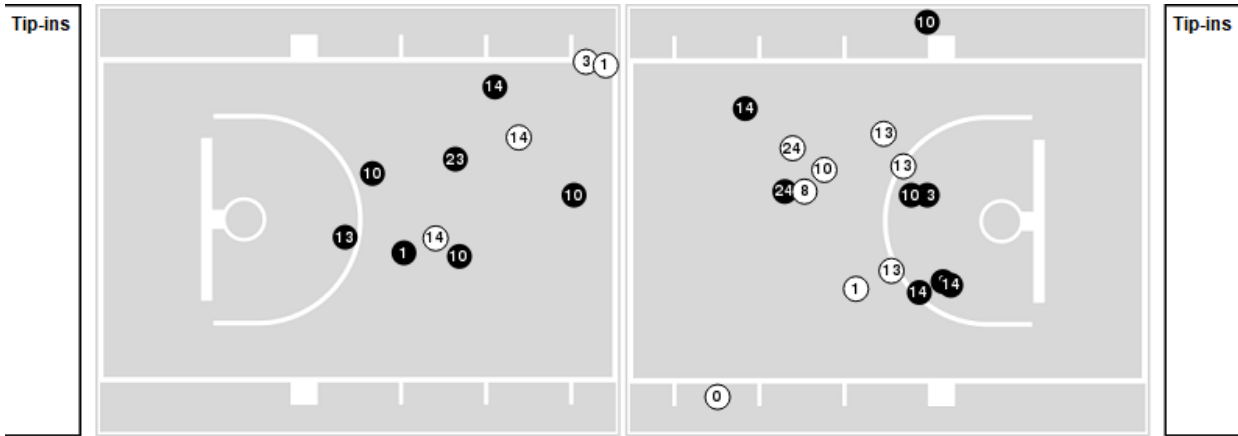

Shots in the Paint

● Made ○ Missed N - Player Number

Prairie View	M/A	%
Field Goals	22/58	38
2 Points	18/37	49
3 Points	4/21	19
Free Throws	12/14	86

Prairie View	M/A	%
Points in the Paint	30 (15/24)	62
Fast Break Points	10 (7/7)	100
Second Chance Points	10 (6/7)	86
Effective FG%	41