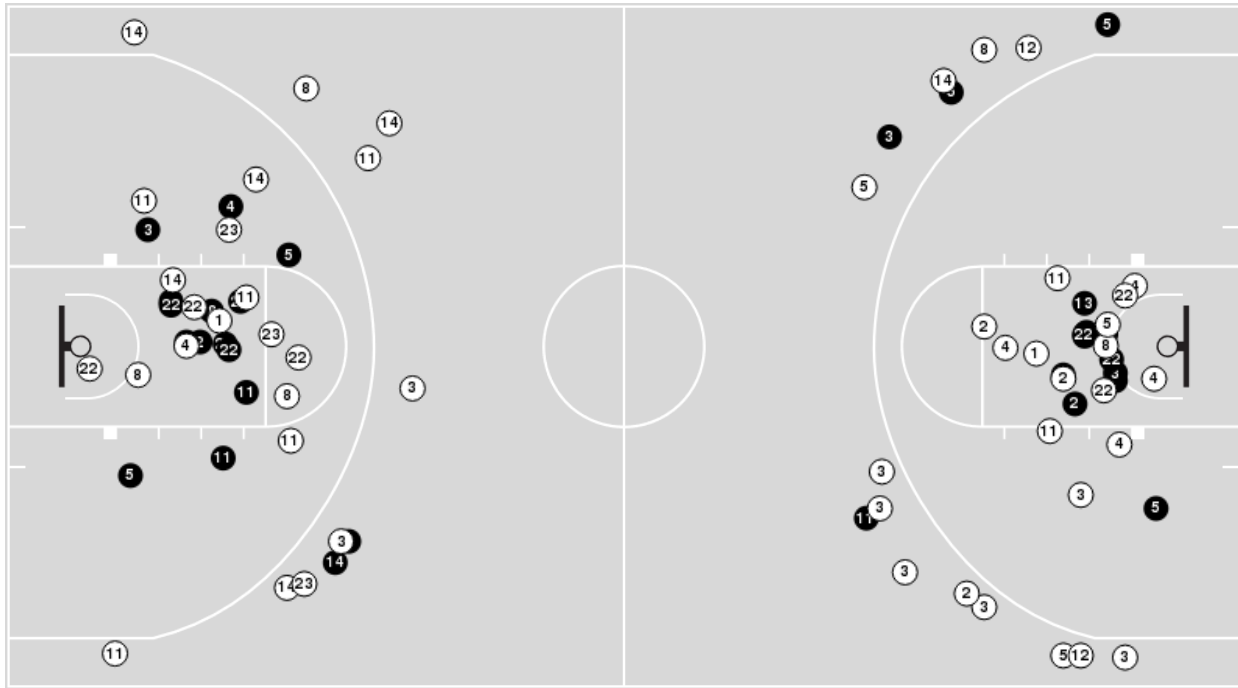

Prairie View at UTEP

11/03/25 Don Haskins Center, El Paso
2025-26 Women's Basketball

Officials: Jess Martinez, Matthew Krenek, Sydney Crafton

Players => All ; FG Types => All ; Results => All ;

UTEP

All Field Goals