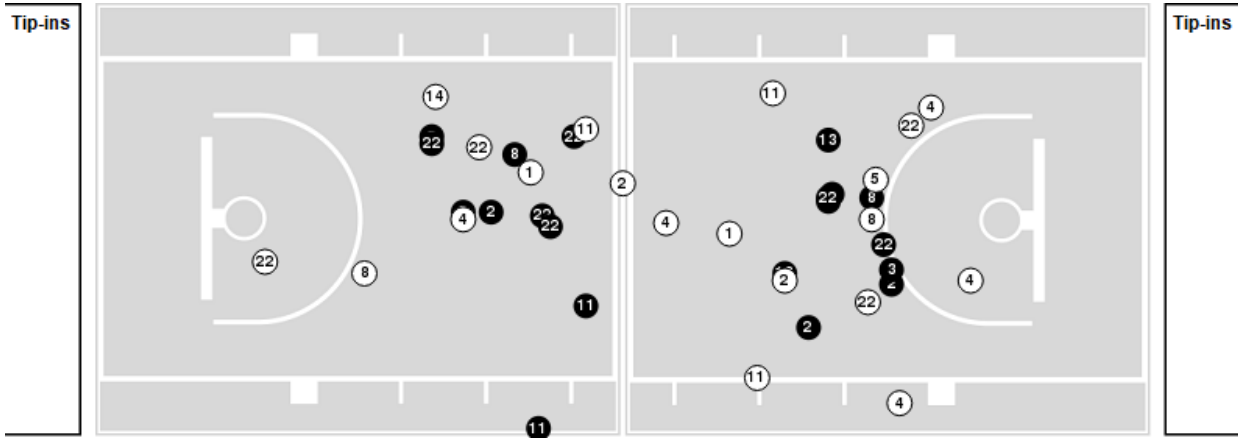

Shots in the Paint

● Made ○ Missed N - Player Number

UTEP	M/A	%
Field Goals	31/80	39
2 Points	25/53	47
3 Points	6/27	22
Free Throws	16/25	64

UTEP	M/A	%
Points in the Paint	38 (19/37)	51
Fast Break Points	17 (12/15)	80
Second Chance Points	21 (12/26)	46
Effective FG%	42