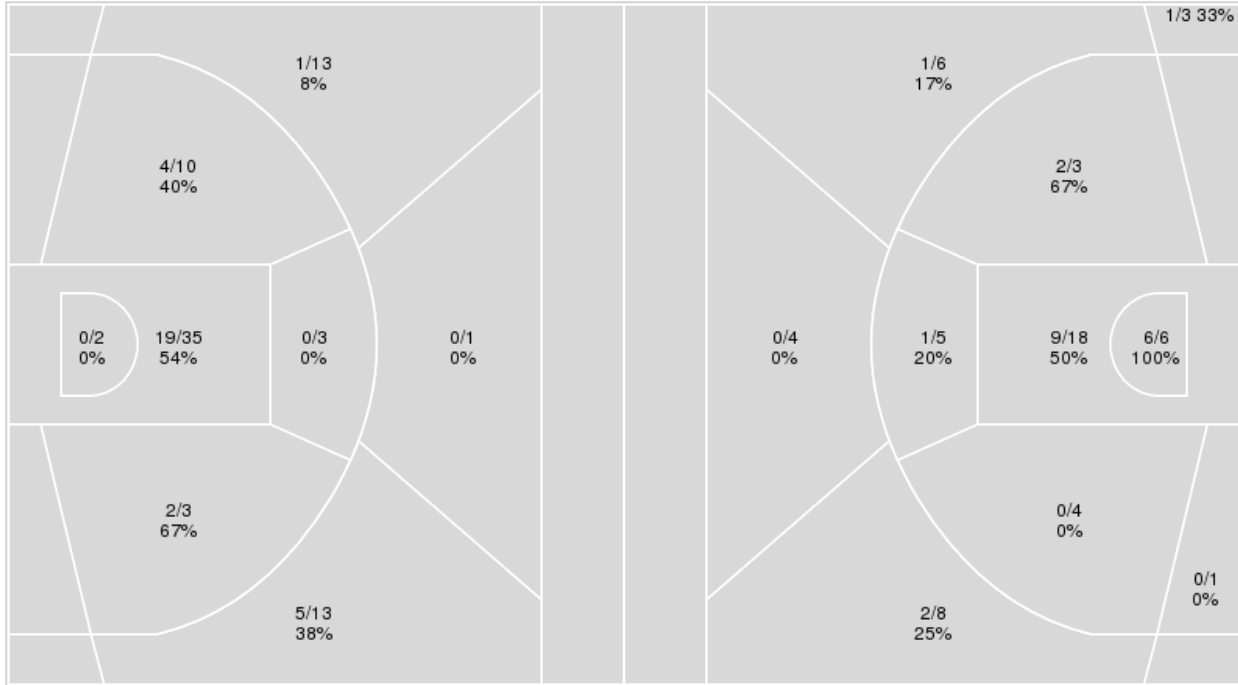

Prairie View at UTEP

11/03/25 Don Haskins Center, El Paso
2025-26 Women's Basketball

Officials: Jess Martinez, Matthew Krenek, Sydney Crafton

Players => All; FG Types => All ; Results => All ;

Players => All; FG Types => All ; Results => All ;

UTEP

Prairie View

UTEP	M/A	%
Field Goals	31/80	39
2 Points	25/53	47
3 Points	6/27	22
Free Throws	16/25	64

Prairie View	M/A	%
Field Goals	22/58	38
2 Points	18/37	49
3 Points	4/21	19
Free Throws	12/14	86