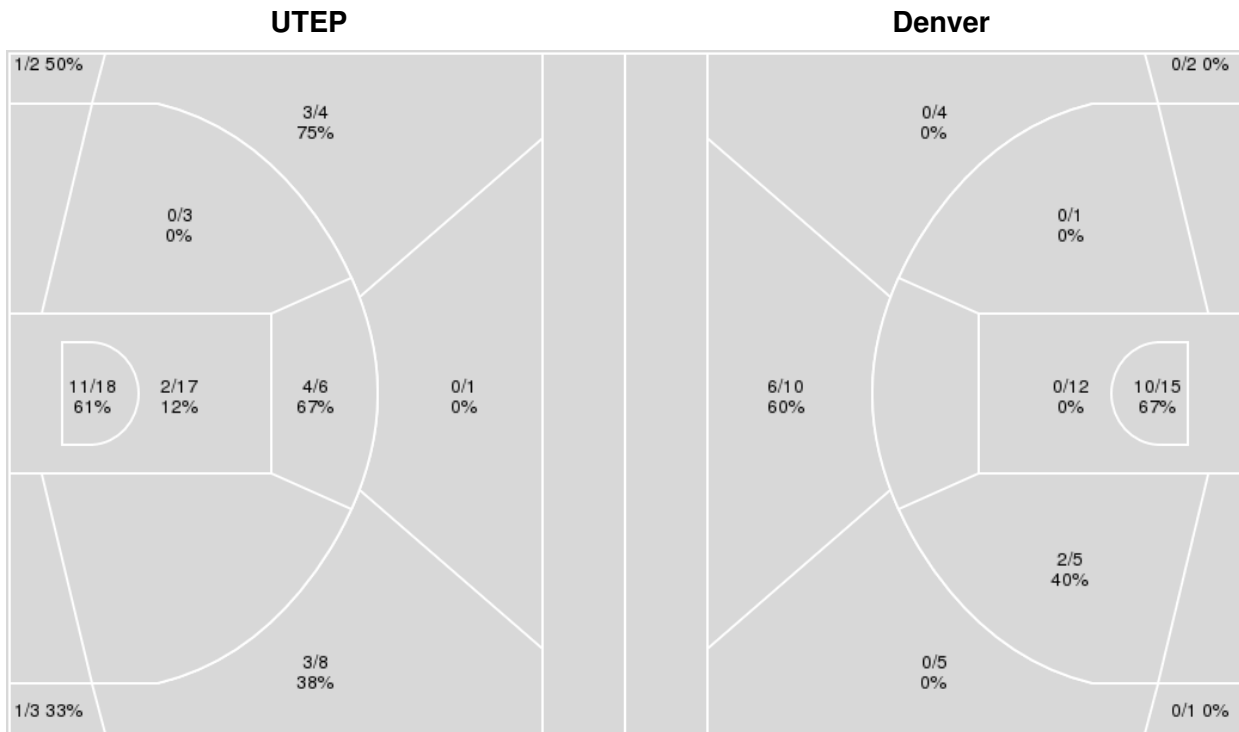

Officials: Angelica Suffren, Tucker Furlow, Shandra Twine

Players => All; FG Types => All ; Results => All ;

Players => All; FG Types => All ; Results => All ;

UTEP	M/A	%
Field Goals	25/62	40
2 Points	17/44	39
3 Points	8/18	44
Free Throws	11/13	85

Denver	M/A	%
Field Goals	18/55	33
2 Points	12/33	36
3 Points	6/22	27
Free Throws	10/11	91