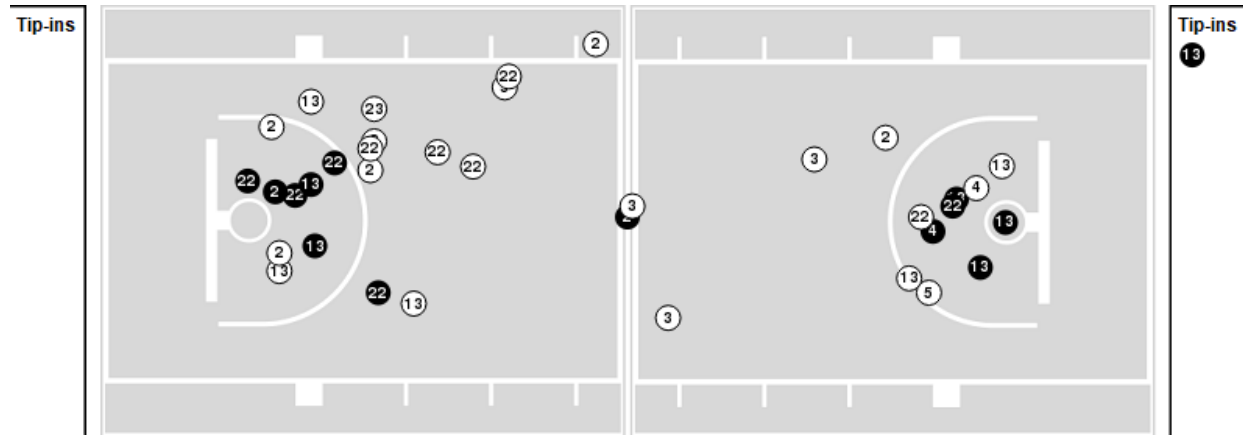

Shots in the Paint

● Made ○ Missed N - Player Number

UTEP	M/A	%
Field Goals	25/62	40
2 Points	17/44	39
3 Points	8/18	44
Free Throws	11/13	85

UTEP	M/A	%
Points in the Paint	26 (13/35)	37
Fast Break Points	24 (15/16)	94
Second Chance Points	14 (7/12)	58
Effective FG%	47