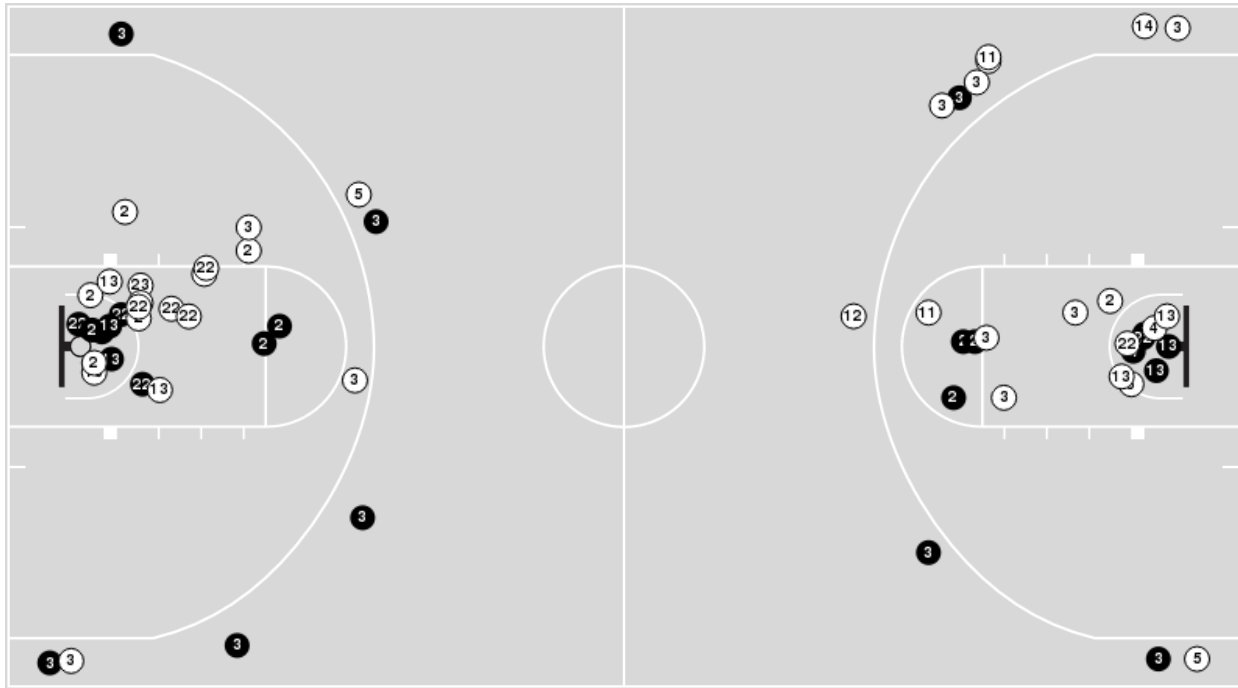

Officials: Angelica Suffren, Tucker Furlow, Shandra Twine

Players => All ; FG Types => All ; Results => All ;

UTEP

All Field Goals