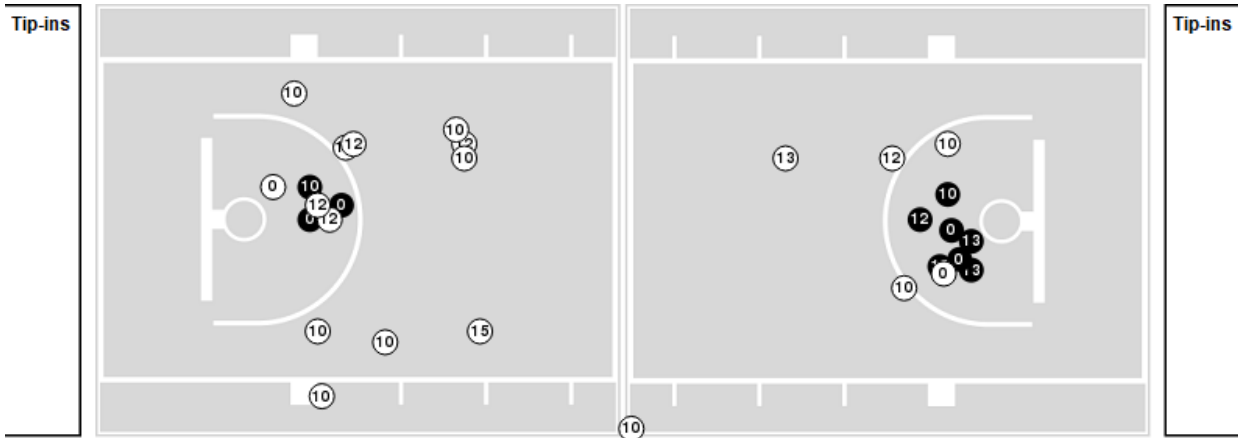

Shots in the Paint

● Made   ○ Missed   N - Player Number

Denver	M/A	%
Field Goals	18/55	33
2 Points	12/33	36
3 Points	6/22	27
Free Throws	10/11	91

Denver	M/A	%
Points in the Paint	20 (10/27)	37
Fast Break Points	7 (6/7)	86
Second Chance Points	6 (3/6)	50
Effective FG%	38