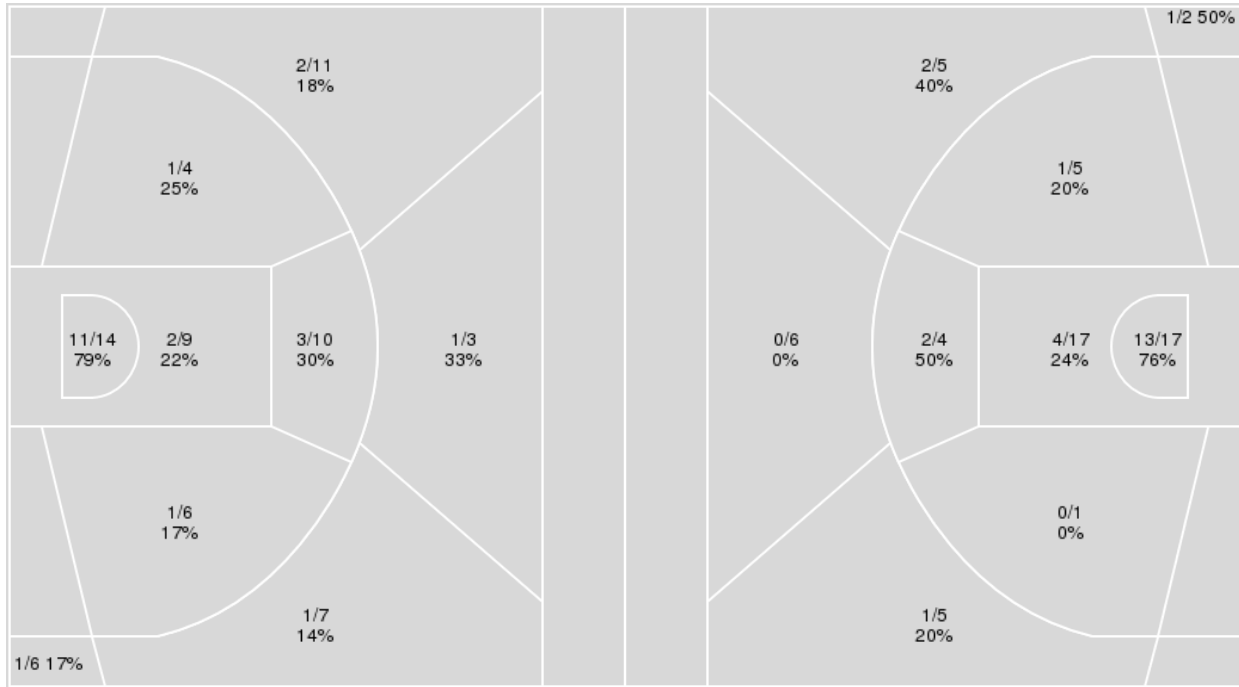

Officials: Ifeyinwa Seales, Brian Garland, Paige Parliament

Players => All; FG Types => All ; Results => All ;

Players => All; FG Types => All ; Results => All ;

UTEP

UT Martin

UTEP	M/A	%
Field Goals	23/70	33
2 Points	18/43	42
3 Points	5/27	19
Free Throws	13/18	72

UT Martin	M/A	%
Field Goals	24/62	39
2 Points	20/44	45
3 Points	4/18	22
Free Throws	8/10	80