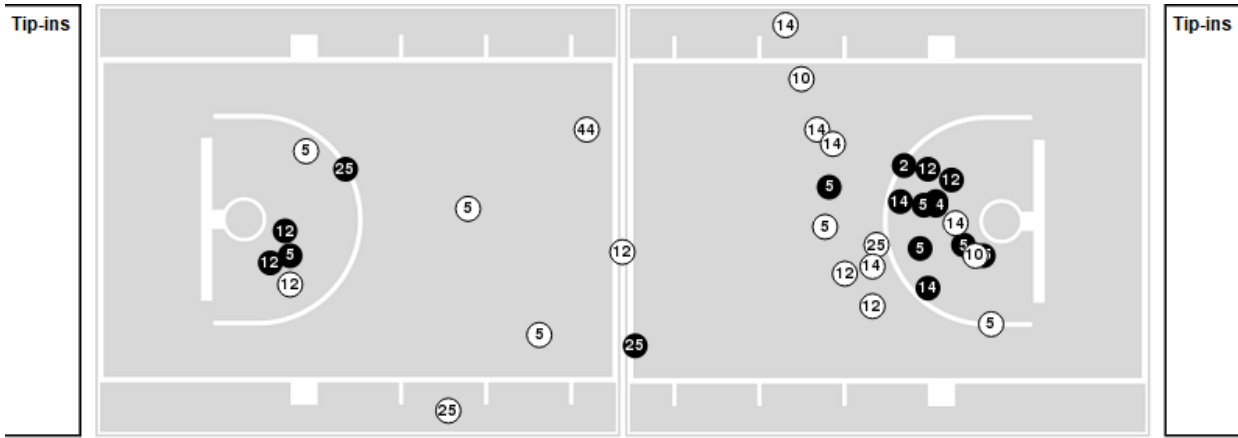

Shots in the Paint

● Made   ○ Missed   N - Player Number

UT Martin	M/A	%
Field Goals	24/62	39
2 Points	20/44	45
3 Points	4/18	22
Free Throws	8/10	80

UT Martin	M/A	%
Points in the Paint	34 (17/34)	50
Fast Break Points	8 (4/4)	100
Second Chance Points	0 (0/6)	0
Effective FG%	42