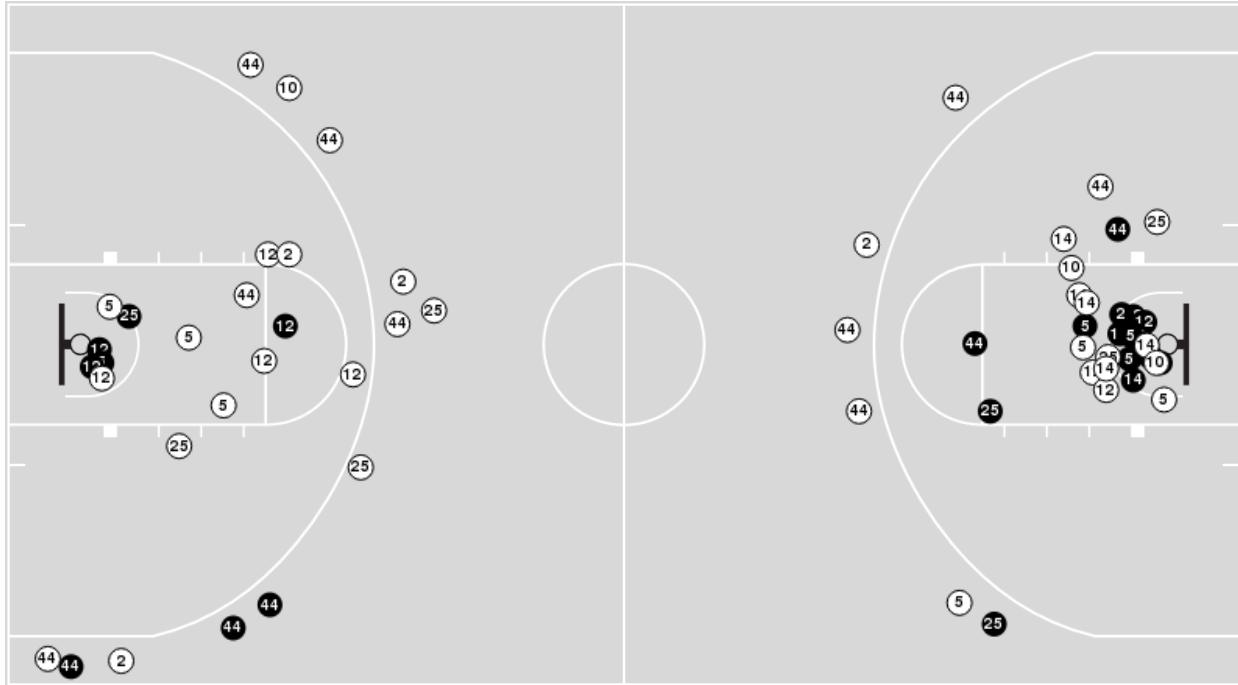

Officials: Ifeyinwa Seales, Brian Garland, Paige Parliament

Players => All ; FG Types => All ; Results => All ;
UT Martin

All Field Goals