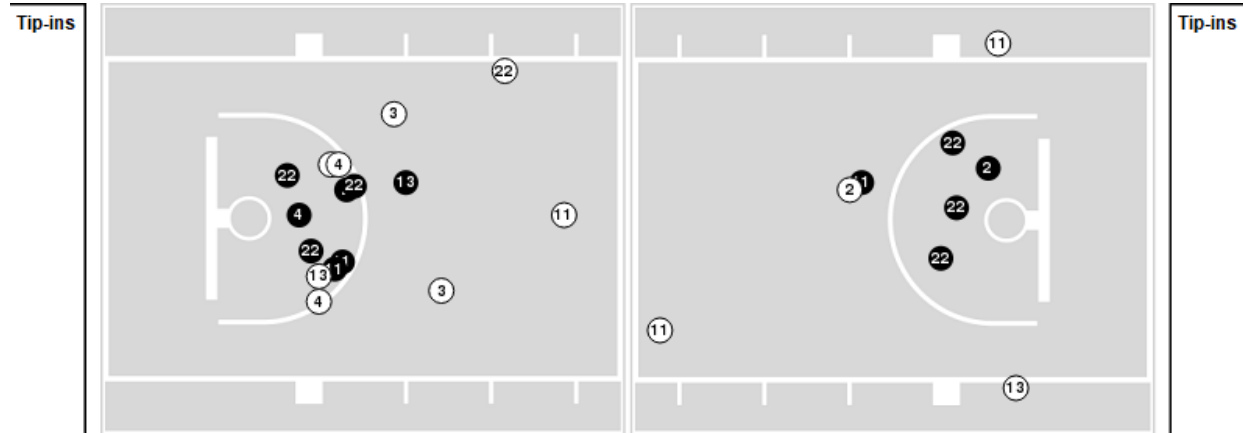

Shots in the Paint

● Made ○ Missed N - Player Number

UTEP	M/A	%
Field Goals	23/70	33
2 Points	18/43	42
3 Points	5/27	19
Free Throws	13/18	72

UTEP	M/A	%
Points in the Paint	26 (13/23)	57
Fast Break Points	11 (8/9)	89
Second Chance Points	17 (10/20)	50
Effective FG%	36