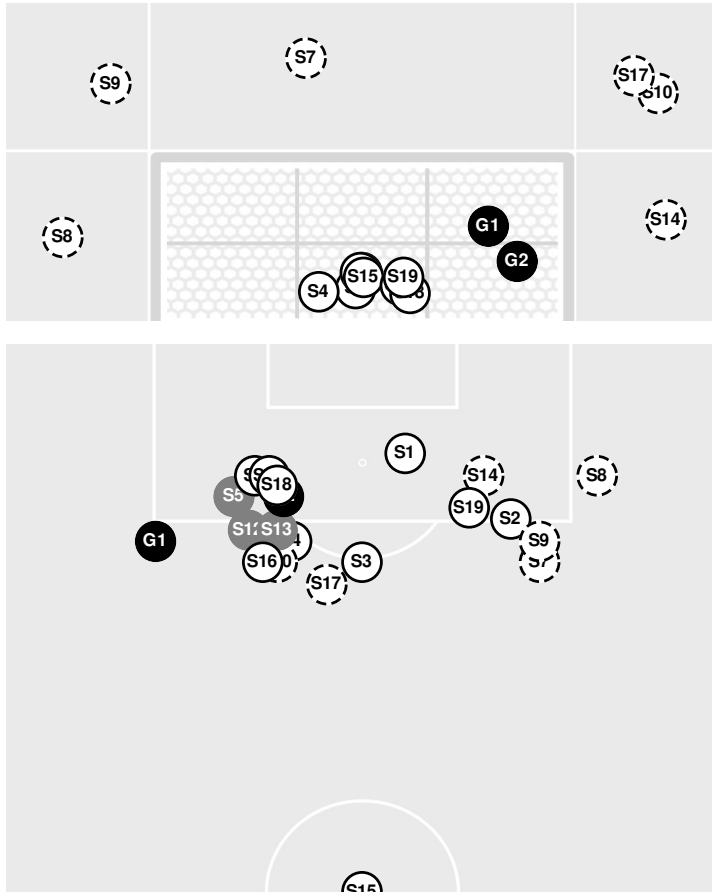

- 74:54 Owls substitution: Womer, Rebecca for Young, Brenna.
- 77:36 Foul on Kennesaw St..
- 77:36 Yellow card on Owls Orozco, Anabel.
- 78:44 Miners substitution: Quintero, Ana for Culver, Grace.
- 79:39 Offside against UTEP.
- 80:27 Shot by Owls Whitehead, Sydni BLOCKED.
- 81:00 Miners substitution: McMillan, Hayden for Barry, Eve.
- 81:07 Foul on UTEP.
- 82:15 Miners substitution: Easley, Avery for Roskos, Olivia.
- 82:15 Owls substitution: Nesbit, Alana for Balchen, Julia.
- 82:35 Foul on UTEP.
- 83:16 Foul on Kennesaw St..
- 85:03 Shot by Miners Quintero, Ana, SAVE Bernal, Charlee.
- 88:15 Corner kick by Owls [88:15].
- 88:57 Foul on Kennesaw St..
- 89:32 Yellow card on Miners Quintero, Ana.
- 89:32 Yellow card on Owls Bryan, Aly.
- 90:00 End of period [90:00].

KENNESAW ST. 0, UTEP 2

Officials: Marcelo Soto, Matt Johnson, Abraham Hernandez, Jack Jaime

Shots by Half Intervals		1st Half	2nd Half
Miners		10	11
Owls		7	1

Shot Chart

MINERS

OWLS

S Shot Off Target
 S Shot On Target
 S Blocked
 G Goal / Own Goal

MINERS

No	Time	Player	Description
S1	8'	27, Zeta McDannels	Saved
S2	9'	4, Ashlyn Neireiter	Saved
S3	10'	9, Ana Quintero	Saved
S4	16'	27, Zeta McDannels	Saved
S5	24'	9, Ana Quintero	Blocked
S6	25'	6, Dannique Wilson	Saved
S7	31'	15, Olivia Roskos	
S8	36'	26, Hayden McMillan	
S9	38'	26, Hayden McMillan	
S10	43'	3, Mina Rodriguez	
S11	48'	7, Anai Lopez	Saved
S12	50'	9, Ana Quintero	Blocked
S13	54'	9, Ana Quintero	Blocked
S14	60'	6, Dannique Wilson	
S15	63'	0, Savannah Finley	Saved
G1	66'	7, Anai Lopez	
S16	67'	9, Ana Quintero	Saved
S17	70'	4, Ashlyn Neireiter	
G2	72'	23, Grace Culver	
S18	73'	9, Ana Quintero	Saved
S19	86'	9, Ana Quintero	Saved

OWLS

No	Time	Player	Description
S1	22'	3, Raelyn Prince	
S2	22'	9, Rebecca Womer	Blocked
S3	27'	6, Brenna Young	Blocked
G1	32'	6, Brenna Young	
S4	33'	17, Julia Balchen	Blocked
G2	35'	9, Rebecca Womer	
S5	45'	17, Julia Balchen	
S6	81'	28, Sydni Whitehead	Blocked