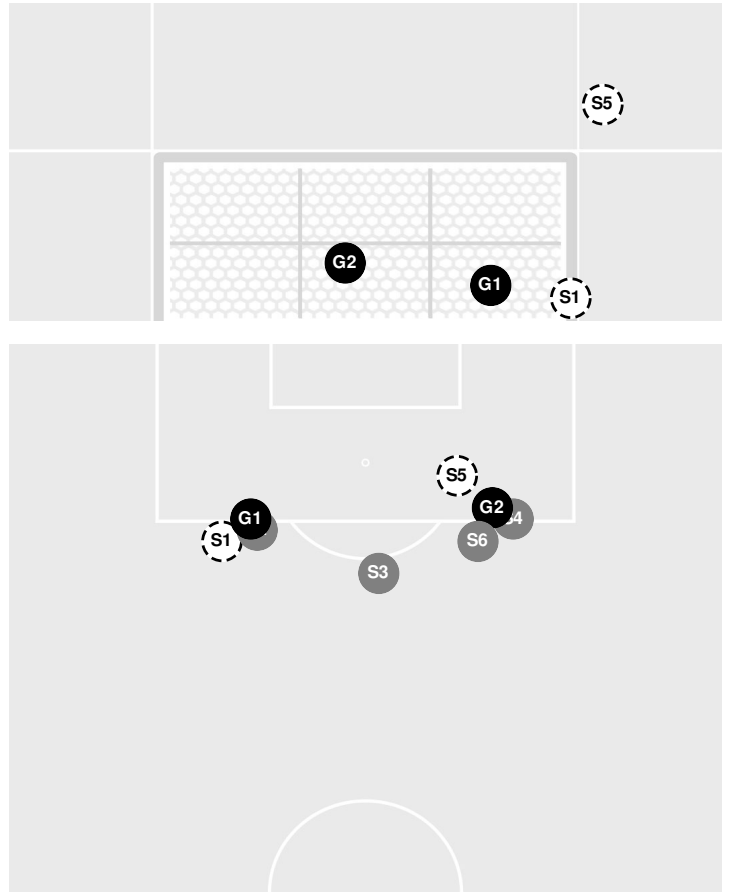

- 74:54 Owls substitution: Womer, Rebecca for Young, Brenna.
- 77:36 Foul on Kennesaw St..
- 77:36 Yellow card on Owls Orozco, Anabel.
- 78:44 Miners substitution: Quintero, Ana for Culver, Grace.
- 79:39 Offside against UTEP.
- 80:27 Shot by Owls Whitehead, Sydni BLOCKED.
- 81:00 Miners substitution: McMillan, Hayden for Barry, Eve.
- 81:07 Foul on UTEP.
- 82:15 Miners substitution: Easley, Avery for Roskos, Olivia.
- 82:15 Owls substitution: Nesbit, Alana for Balchen, Julia.
- 82:35 Foul on UTEP.
- 83:16 Foul on Kennesaw St..
- 85:03 Shot by Miners Quintero, Ana, SAVE Bernal, Charlee.
- 88:15 Corner kick by Owls [88:15].
- 88:57 Foul on Kennesaw St..
- 89:32 Yellow card on Miners Quintero, Ana.
- 89:32 Yellow card on Owls Bryan, Aly.
- 90:00 End of period [90:00].

KENNESAW ST. 0, UTEP 2

Officials: Marcelo Soto, Matt Johnson, Abraham Hernandez, Jack Jaime

Shots by Half Intervals		1st Half	2nd Half
Miners		10	11
Owls		7	1

Shot Chart

MINERS

OWLS

S Shot Off Target
 S Shot On Target
 S Blocked
 G Goal / Own Goal