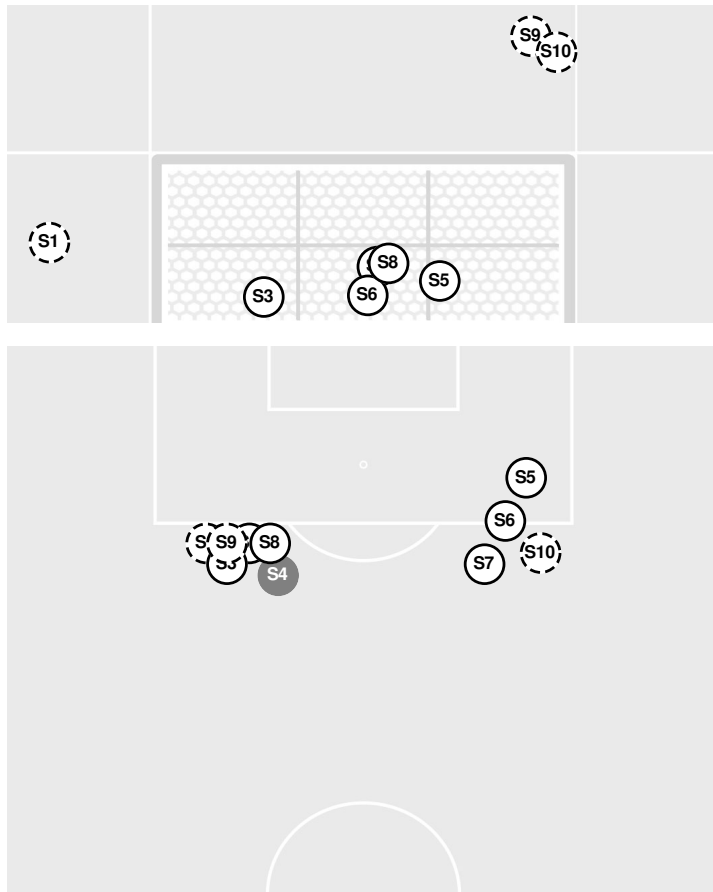

- 76:41 Shot by Aggies Scott, Meredith WIDE RIGHT.
- 77:22 Foul on New Mexico St..
- 77:43 Shot by Miners Lopez, Anai HIGH.
- 79:02 Corner kick by Aggies [79:02].
- 79:40 Shot by Aggies Scott, Meredith BLOCKED.
- 79:57 Miners substitution: Wilson, Dannique for Grosso, Ava.
- 79:57 Aggies substitution: Eyrich, Milana for Ellison, Ariana.
- 79:57 Aggies substitution: McClellan, Jaiden for Floriano, Azalie.
- 79:57 Aggies substitution: Chacon, Bianca for Haan, Rachel.
- 82:25 Corner kick by Aggies [82:25].
- 83:31 Foul on UTEP.
- 84:11 Foul on New Mexico St..
- 84:42 Foul on New Mexico St..
- 85:32 Miners substitution: Easley, Avery for Hudson, Kaila.
- 85:32 Aggies substitution: Ellison, Ariana for Herrera, Kennedy.
- 85:40 Foul on New Mexico St..
- 87:26 Foul on UTEP.
- 88:41 Aggies substitution: Haan, Rachel for Gonzales, Mya.
- 89:40 Corner kick by Aggies [89:40].
- 90:00 End of period [90:00].

NEW MEXICO ST. 0, UTEP 0

Officials: Alex Del Angel, Chris Frazier, Mario Oscar Garcia, Job Salcedo

Shots by Half Intervals		1st Half	2nd Half
Miners		7	3
Aggies		1	5

Shot Chart

MINERS

AGGIES

S Shot Off Target
 S Shot On Target
 S Blocked
 G Goal / Own Goal

Shot Summary

MINERS

No	Time	Player	Description
S1	2'	29, Maya Vitoria	Shot Off Target
S2	12'	26, Hayden McMillan	Saved
S3	19'	27, Zeta McDannels	Saved
S4	25'	29, Maya Vitoria	Blocked
S5	30'	3, Mina Rodriguez	Saved
S6	31'	27, Zeta McDannels	Saved
S7	32'	27, Zeta McDannels	Saved
S8	65'	6, Dannique Wilson	Saved
S9	75'	3, Mina Rodriguez	Saved
S10	78'	7, Anai Lopez	Saved