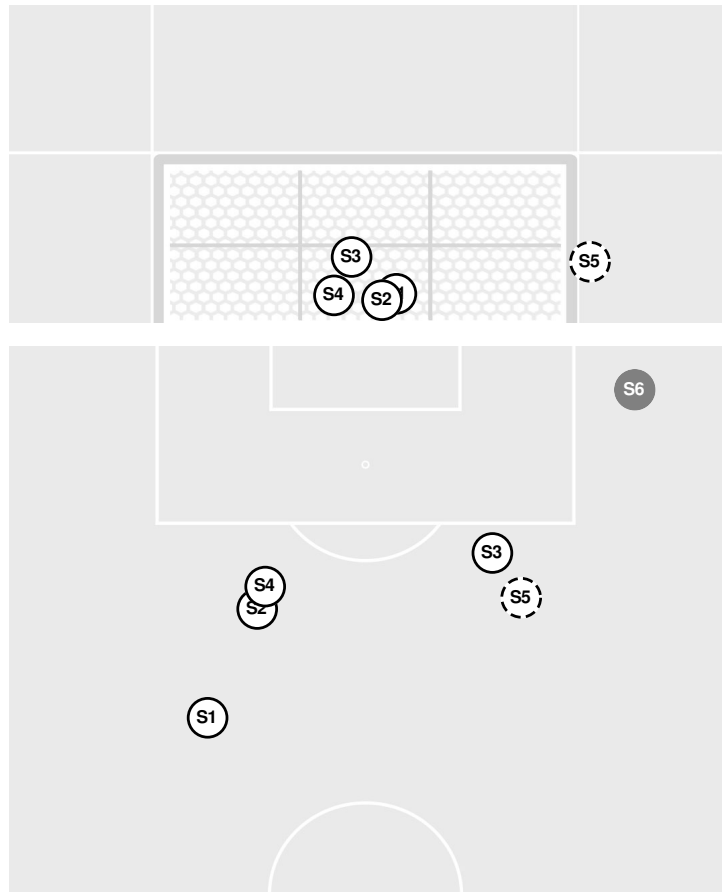

- 76:41 Shot by Aggies Scott, Meredith WIDE RIGHT.
- 77:22 Foul on New Mexico St..
- 77:43 Shot by Miners Lopez, Anai HIGH.
- 79:02 Corner kick by Aggies [79:02].
- 79:40 Shot by Aggies Scott, Meredith BLOCKED.
- 79:57 Miners substitution: Wilson, Dannique for Grosso, Ava.
- 79:57 Aggies substitution: Eyrich, Milana for Ellison, Ariana.
- 79:57 Aggies substitution: McClellan, Jaiden for Floriano, Azalie.
- 79:57 Aggies substitution: Chacon, Bianca for Haan, Rachel.
- 82:25 Corner kick by Aggies [82:25].
- 83:31 Foul on UTEP.
- 84:11 Foul on New Mexico St..
- 84:42 Foul on New Mexico St..
- 85:32 Miners substitution: Easley, Avery for Hudson, Kaila.
- 85:32 Aggies substitution: Ellison, Ariana for Herrera, Kennedy.
- 85:40 Foul on New Mexico St..
- 87:26 Foul on UTEP.
- 88:41 Aggies substitution: Haan, Rachel for Gonzales, Mya.
- 89:40 Corner kick by Aggies [89:40].
- 90:00 End of period [90:00].

NEW MEXICO ST. 0, UTEP 0

Officials: Alex Del Angel, Chris Frazier, Mario Oscar Garcia, Job Salcedo

Shots by Half Intervals		1st Half	2nd Half
Miners		7	3
Aggies		1	5

Shot Chart

MINERS

AGGIES

S Shot Off Target
 S Shot On Target
 S Blocked
 G Goal / Own Goal

Shot Summary

MINERS

No	Time	Player	Description
S1	2'	29, Maya Vitoria	Shot Off Target
S2	12'	26, Hayden McMillan	Saved
S3	19'	27, Zeta McDannels	Saved
S4	25'	29, Maya Vitoria	Blocked
S5	30'	3, Mina Rodriguez	Saved
S6	31'	27, Zeta McDannels	Saved
S7	32'	27, Zeta McDannels	Saved
S8	65'	6, Dannique Wilson	Saved
S9	75'	3, Mina Rodriguez	Saved
S10	78'	7, Anai Lopez	Saved