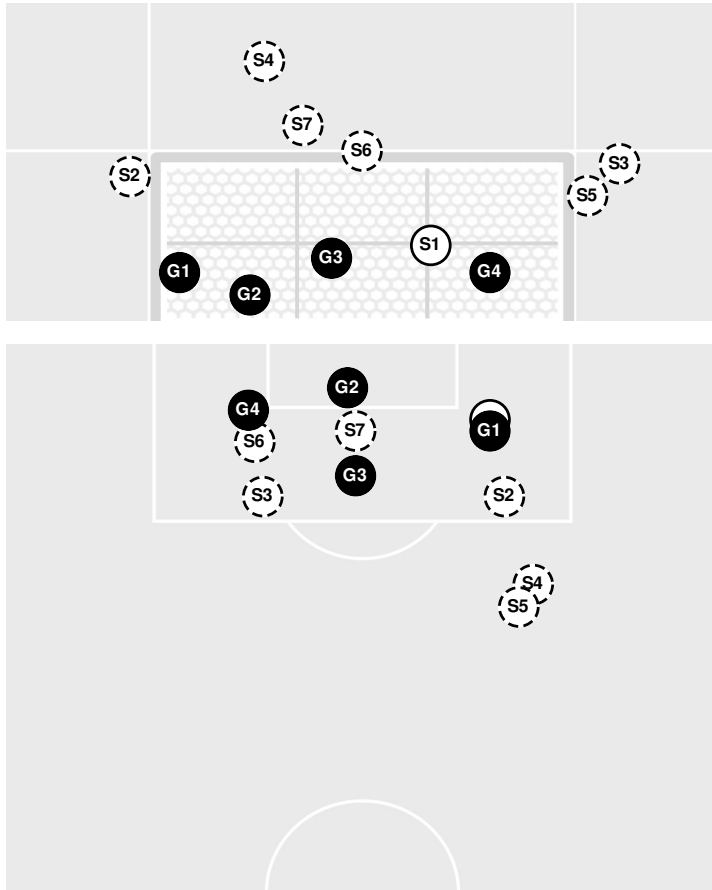

UTEP 0, MIDDLE TENN. 3

UTEP vs Middle Tenn.

10/19/2025 Dean A. Hayes Track and Soccer Stadium, Murfreesboro, Tenn.
2025-26 Women's Soccer

Officials: Corbin Goodyear, Tim Stewart, Silvio Carranza, John Devalk

Shots by Half Intervals	Blue Raiders	1st Half	2nd Half
		Miners	3
		3	3

Shot Chart

BLUE RAIDERS

MINERS

Shot Off Target
 Shot On Target
 Blocked
 Goal / Own Goal

Shot Summary

Official Soccer Shot Chart - Final