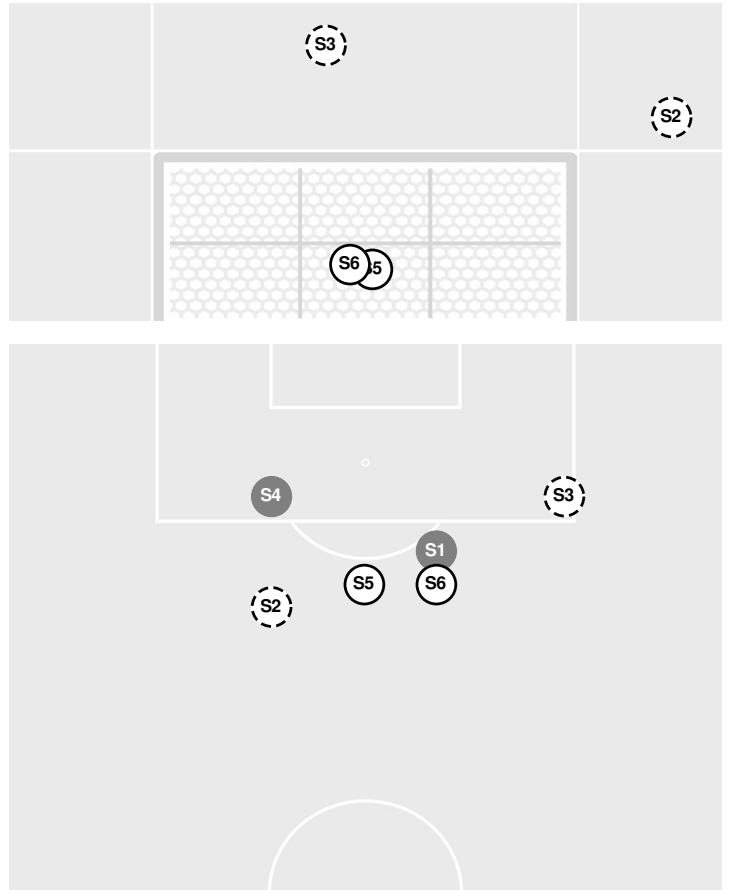

Shots by Half Intervals	Blue Raiders	1st Half	2nd Half
		Miners	3
		3	3

Shot Chart

BLUE RAIDERS

MINERS

Shot Off Target
 Shot On Target
 Blocked
 Goal / Own Goal

Shot Summary

Official Soccer Shot Chart - Final