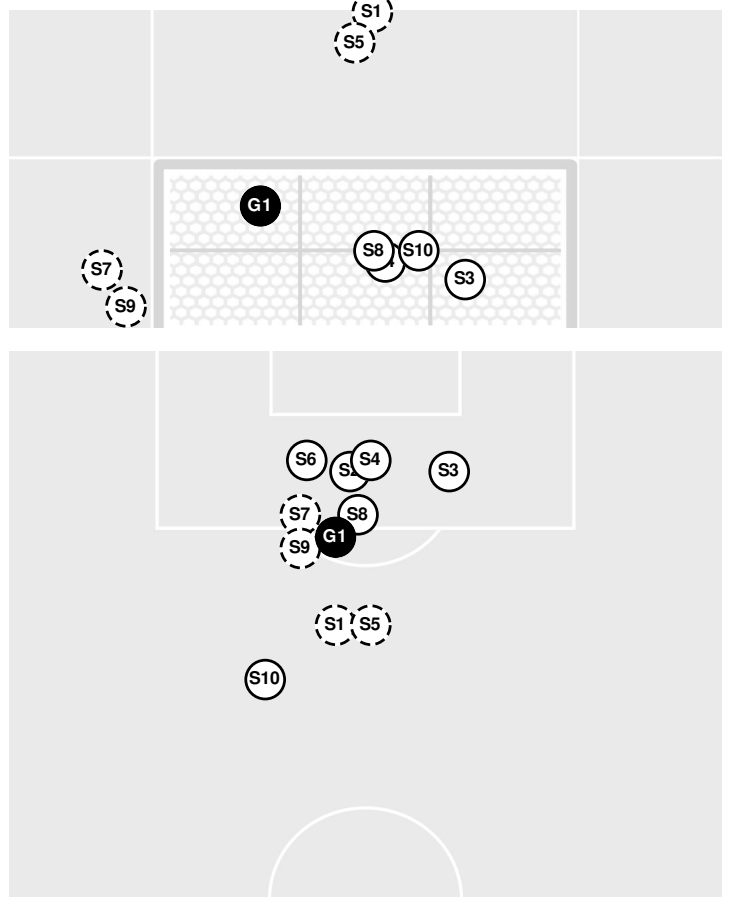

MINERS

S Shot Off Target
S Shot On Target
S Blocked
G Goal / Own Goal

Shot Summary