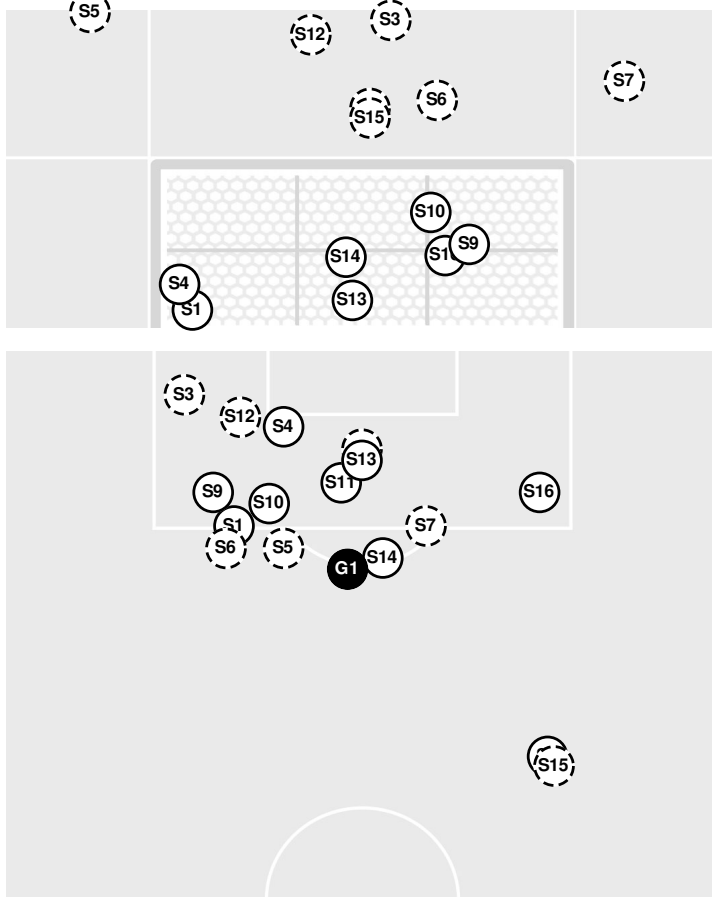

UTEP vs WKU

10/16/2025 WKU Soccer Complex, Bowling Green, Ky.
2025-26 Women's Soccer

Officials: Sebastian Ocampo, Matthew Drew, William Taylor, Matthew Bell

Shots by Half Intervals	Hilltoppers	1st Half	2nd Half	
		Miners	10	7
		2	9	

Shot Chart

HILLTOPPERS