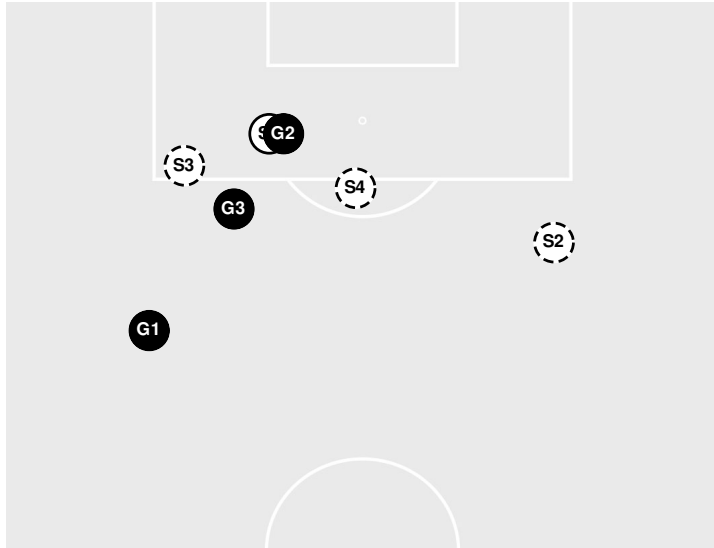

**UTEP 0, SAM HOUSTON 2**

- 79:51 Miners substitution: McMillan, Hayden for Culver, Grace.
- 80:21 Bearkats substitution: Christian, Addi for Keane, Grace.
- 81:12 Miners substitution: Culver, Grace for Quintero, Ana.
- 81:12 Miners substitution: Cisneros, Yesenia for Mora, Ashlee.
- 81:12 Miners substitution: Lopez, Anai for Wilson, Dannique.
- 81:12 Miners substitution: Roskos, Olivia for McDannels, Zeta.
- 81:12 Miners substitution: Barry, Eve for Hudson, Kaila.
- 84:43 Bearkats substitution: Larsen, Ruth for Vance, Taylor.
- 84:43 Miners substitution: Vitoria, Maya for Easley, Avery.
- 84:53 Corner kick by Bearkats [84:53].
- 84:59 Bearkats substitution: Lazenby, Kaleigh for Johnson, Tiana.
- 85:13 Offside against Sam Houston.
- 89:51 Bearkats substitution: Marquez, Jasmine for Bolin, Hannah.
- 89:51 Bearkats substitution: Murray, Pam for Hill, Kinsey.
- 89:53 Corner kick by Miners [89:53].
- 90:00 End of period [90:00].

**UTEP 0, SAM HOUSTON 2**

**Officials:** Jose Dambrosio, Estefania Sanabria, Corbin Goodyear, Santiago Roa

Shots by Half Intervals	Bearkats	1st Half	2nd Half
		Miners	4

Shot Chart

BEARKATS

MINERS

S Shot Off Target   
 S Shot On Target   
 S Blocked   
 G Goal / Own Goal

#### BEARKATS

No	Time	Player	Description
G1	3'	10, Gabrielle Gipson	Murray on free kick crossed to right side of box to Gipson for the header goal in right top corner
S1	27'	6, Alesandra Maldonado	Saved
S2	29'	9, Jasmine Marquez	
S3	30'	5, Tiana Johnson	
S4	54'	2, Pam Murray	
G2	64'	15, Indigo Sims	Sims with breakaway. Outraced defender and juked keeper with kick to right middle of net
G3	80'	5, Tiana Johnson	