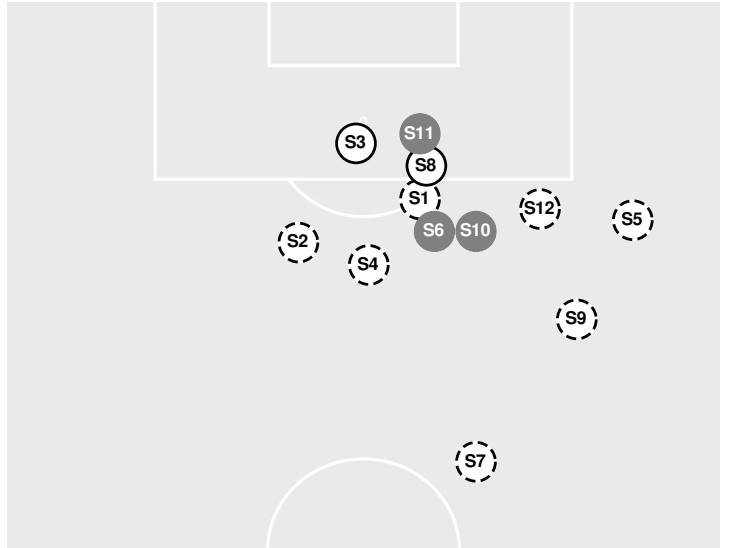

**UTEP 0, SAM HOUSTON 2**

- 79:51 Miners substitution: McMillan, Hayden for Culver, Grace.
- 80:21 Bearkats substitution: Christian, Addi for Keane, Grace.
- 81:12 Miners substitution: Culver, Grace for Quintero, Ana.
- 81:12 Miners substitution: Cisneros, Yesenia for Mora, Ashlee.
- 81:12 Miners substitution: Lopez, Anai for Wilson, Dannique.
- 81:12 Miners substitution: Roskos, Olivia for McDannels, Zeta.
- 81:12 Miners substitution: Barry, Eve for Hudson, Kaila.
- 84:43 Bearkats substitution: Larsen, Ruth for Vance, Taylor.
- 84:43 Miners substitution: Vitoria, Maya for Easley, Avery.
- 84:53 Corner kick by Bearkats [84:53].
- 84:59 Bearkats substitution: Lazenby, Kaleigh for Johnson, Tiana.
- 85:13 Offside against Sam Houston.
- 89:51 Bearkats substitution: Marquez, Jasmine for Bolin, Hannah.
- 89:51 Bearkats substitution: Murray, Pam for Hill, Kinsey.
- 89:53 Corner kick by Miners [89:53].
- 90:00 End of period [90:00].

**UTEP 0, SAM HOUSTON 2**

**Officials:** Jose Dambrosio, Estefania Sanabria, Corbin Goodyear, Santiago Roa

Shots by Half Intervals	Bearkats	1st Half	2nd Half
		Miners	4

Shot Chart

BEARKATS

MINERS

S Shot Off Target   
 S Shot On Target   
 S Blocked   
 G Goal / Own Goal