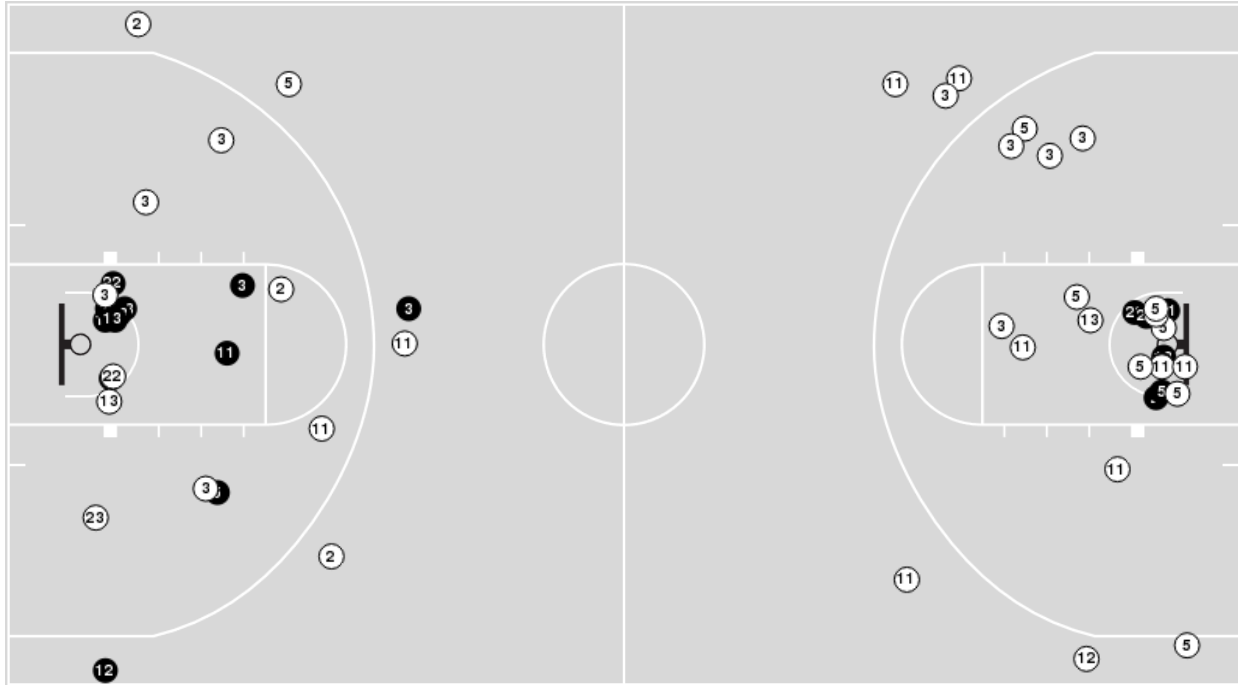

Officials: Victoria Francis, Tucker Furlow, Jaclyn Watson

Players => 1, 2, 3, 5, 8, 10, 11, 12, 13, 15, 20, 22, 23, 25FG Types=>AllResults=>All

UTEP

All Field Goals