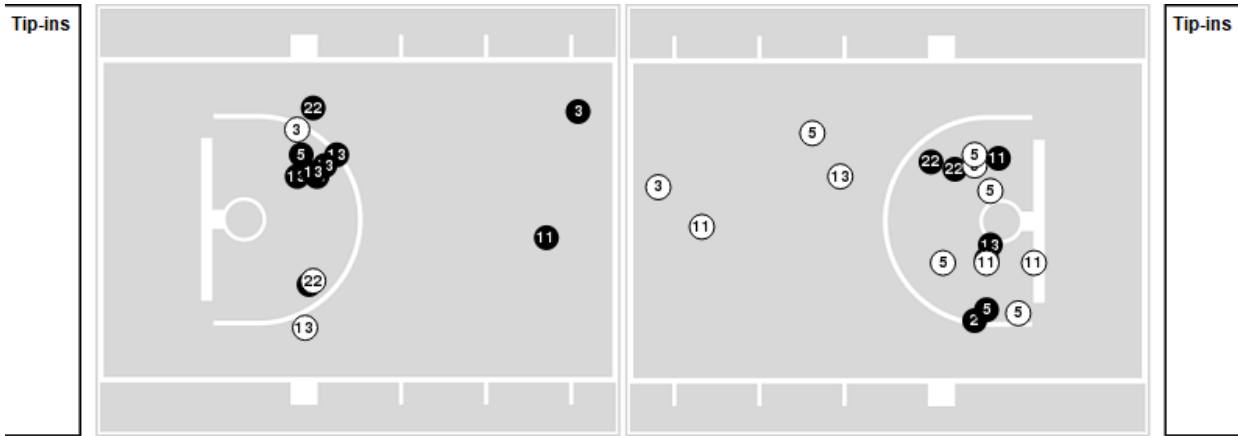

**Officials:** Victoria Francis, Tucker Furlow, Jaclyn Watson

Players => 1, 2, 3, 5, 8, 10, 11, 12, 13, 15, 20, 22, 23, 25FG Types=>AllResults=>All

**UTEP**

**All Field Goals**

**Blow Up Chart**

● Made    ○ Missed    N - Player Number