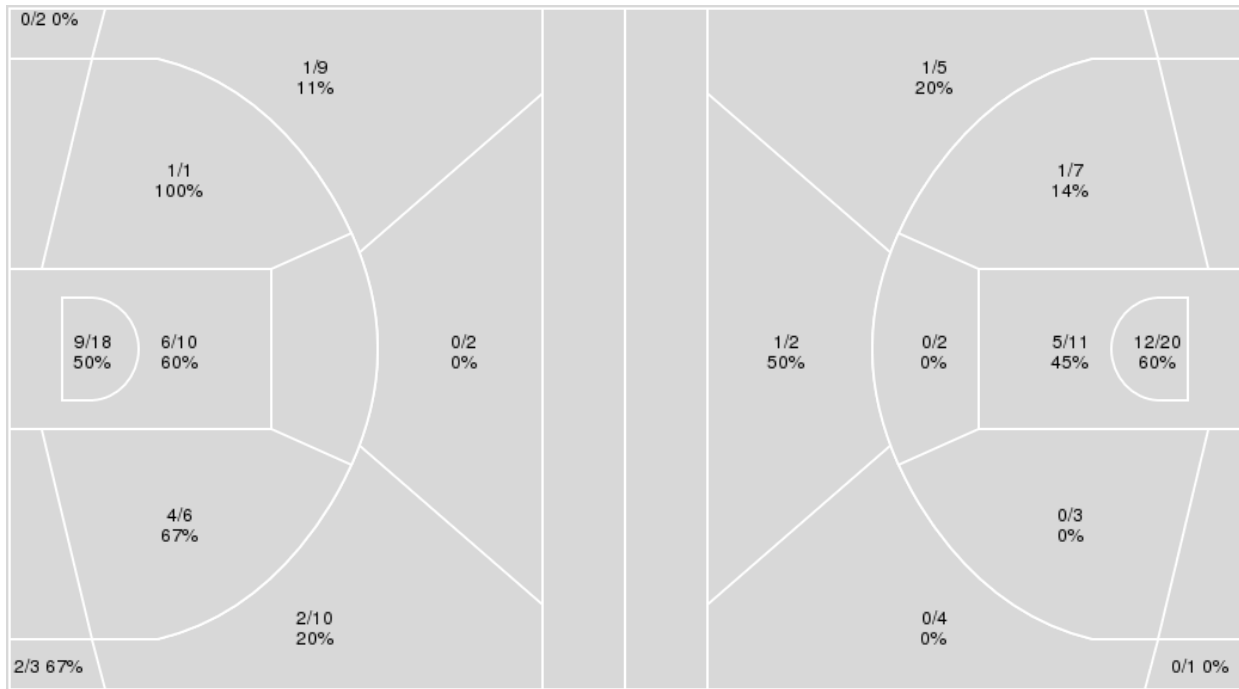

Officials: Victoria Francis, Tucker Furlow, Jaclyn Watson

{ Players => 0, 1, 3, 10, 12, 15, 18, 21, 22, 23, 25, 30, 33; } FG Types
=> All; Results => All;

{ Players => 1, 2, 3, 5, 8, 10, 11, 12, 13, 15, 20, 22, 23, 25; } FG Types
=> All; Results => All;

Louisiana Tech

UTEP

Louisiana Tech	M/A	%
Field Goals	25/61	41
2 Points	20/35	57
3 Points	5/26	19
Free Throws	8/14	57

UTEP	M/A	%
Field Goals	20/55	36
2 Points	18/43	42
3 Points	2/12	17
Free Throws	8/10	80