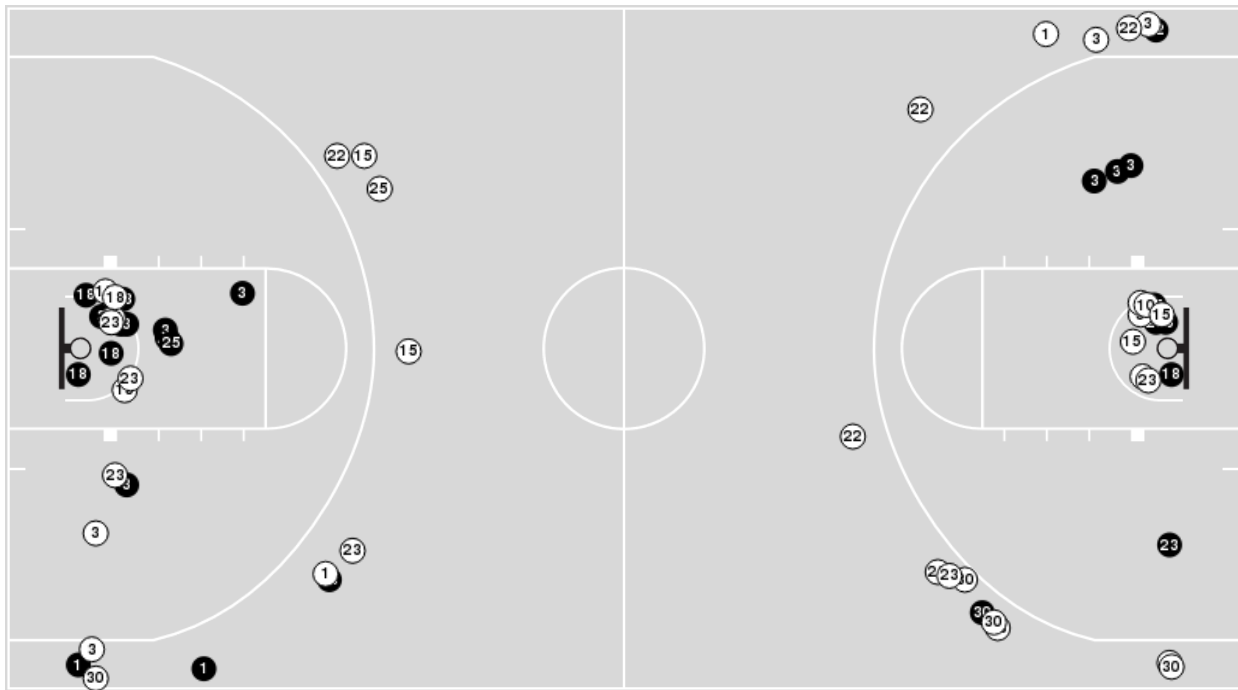

Officials: Victoria Francis, Tucker Furlow, Jaclyn Watson

Players => 0, 1, 3, 10, 12, 15, 18, 21, 22, 23, 25, 30, 33FG Types=>AllResults=>All

Louisiana Tech

All Field Goals