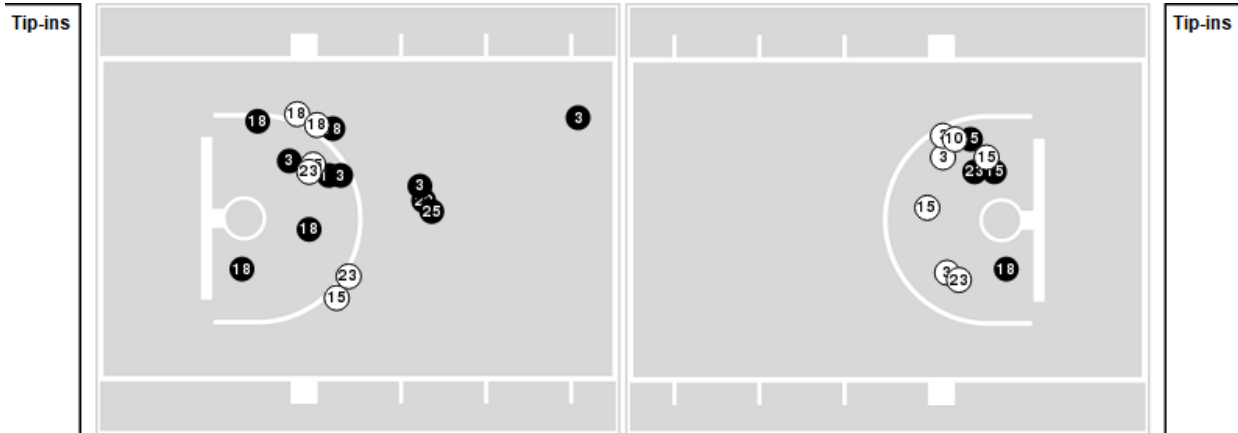

**Officials:** Victoria Francis, Tucker Furlow, Jaclyn Watson

Players => 0, 1, 3, 10, 12, 15, 18, 21, 22, 23, 25, 30, 33FG Types=>AllResults=>All

**Louisiana Tech**

**All Field Goals**

**Blow Up Chart**

**N** Made    **(N)** Missed    N - Player Number