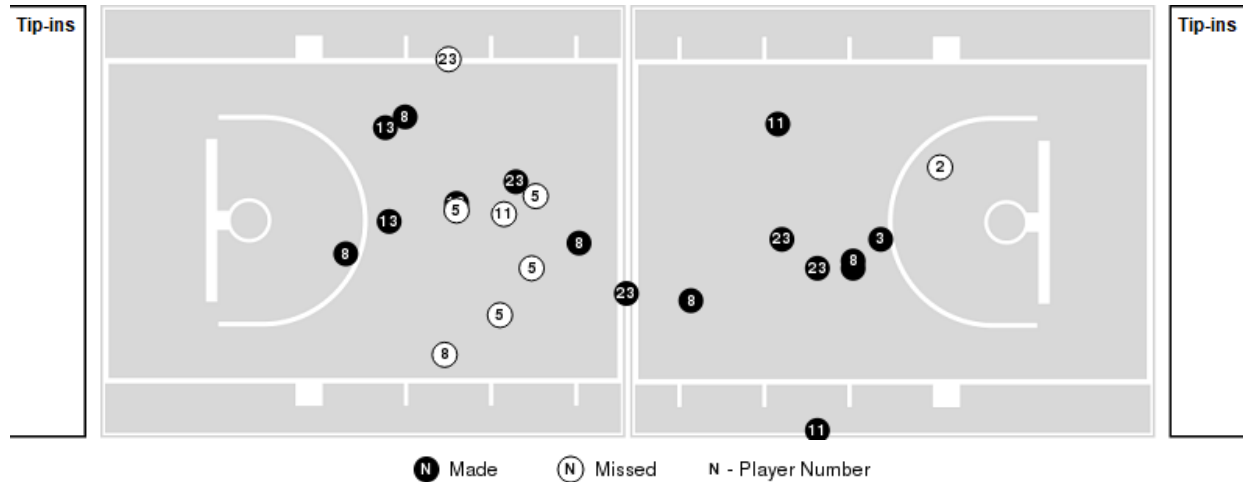

Officials: Metta Christensen, Stacie Blow, Charlie Stein

Players => 1, 2, 3, 5, 8, 10, 11, 12, 13, 15, 20, 22, 23, 25FG Types=>AllResults=>All

UTEP

All Field Goals

Blow Up Chart

UTEP	M/A	%
Field Goals	23/57	40
2 Points	18/36	50
3 Points	5/21	24
Free Throws	8/9	89