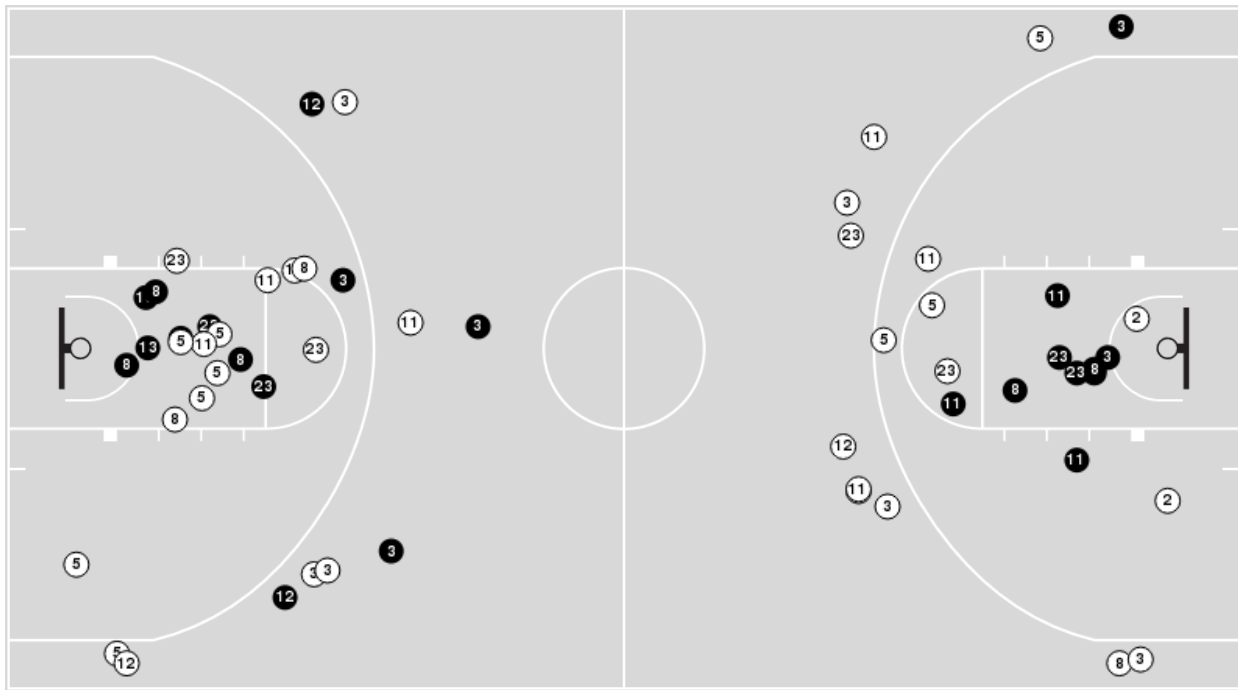

Officials: Metta Christensen, Stacie Blow, Charlie Stein

Players => 1, 2, 3, 5, 8, 10, 11, 12, 13, 15, 20, 22, 23, 25FG Types=>AllResults=>All

UTEP

All Field Goals