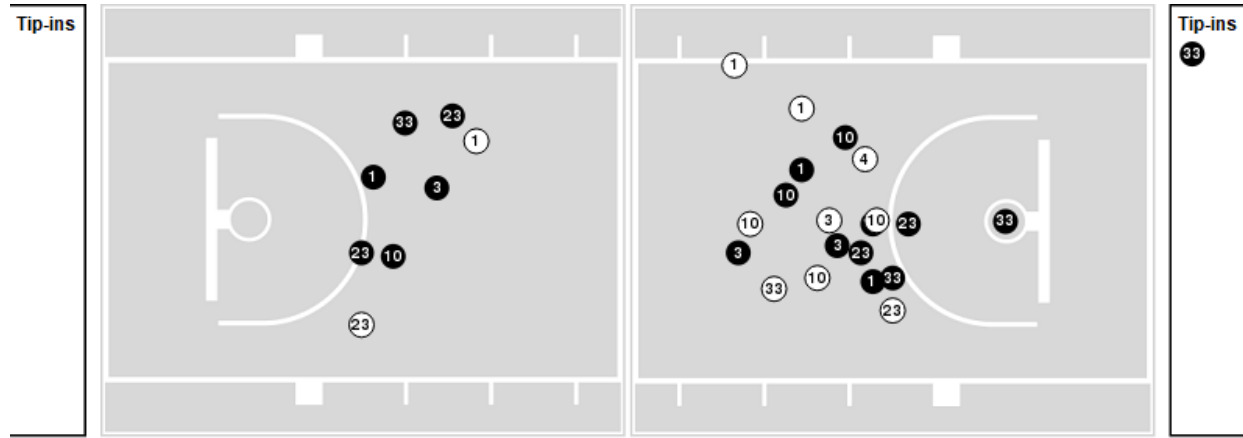

Blow Up Chart

● Made ○ Missed N - Player Number

Western Ky.	M/A	%
Field Goals	23/55	42
2 Points	19/40	48
3 Points	4/15	27
Free Throws	15/19	79

Western Ky.	M/A	%
Points in the Paint	34 (17 / 28)	61
Fast Break Points	15 (10/12)	83
Second Chance Points	10 (6/8)	75
Effective FG%	45