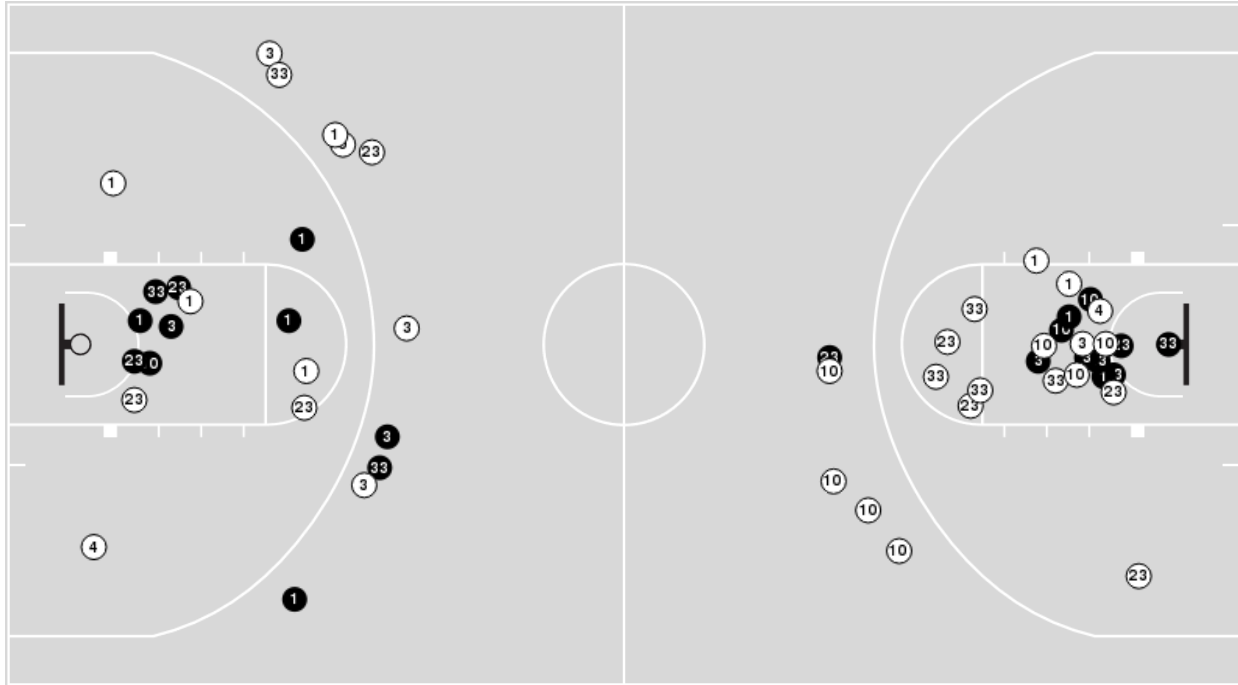

Officials: Metta Christensen, Stacie Blow, Charlie Stein

Players => 0, 1, 2, 3, 4, 5, 6, 10, 13, 15, 23, 24, 33, 34 FG Types=>All Results=>All

Western Ky.

All Field Goals