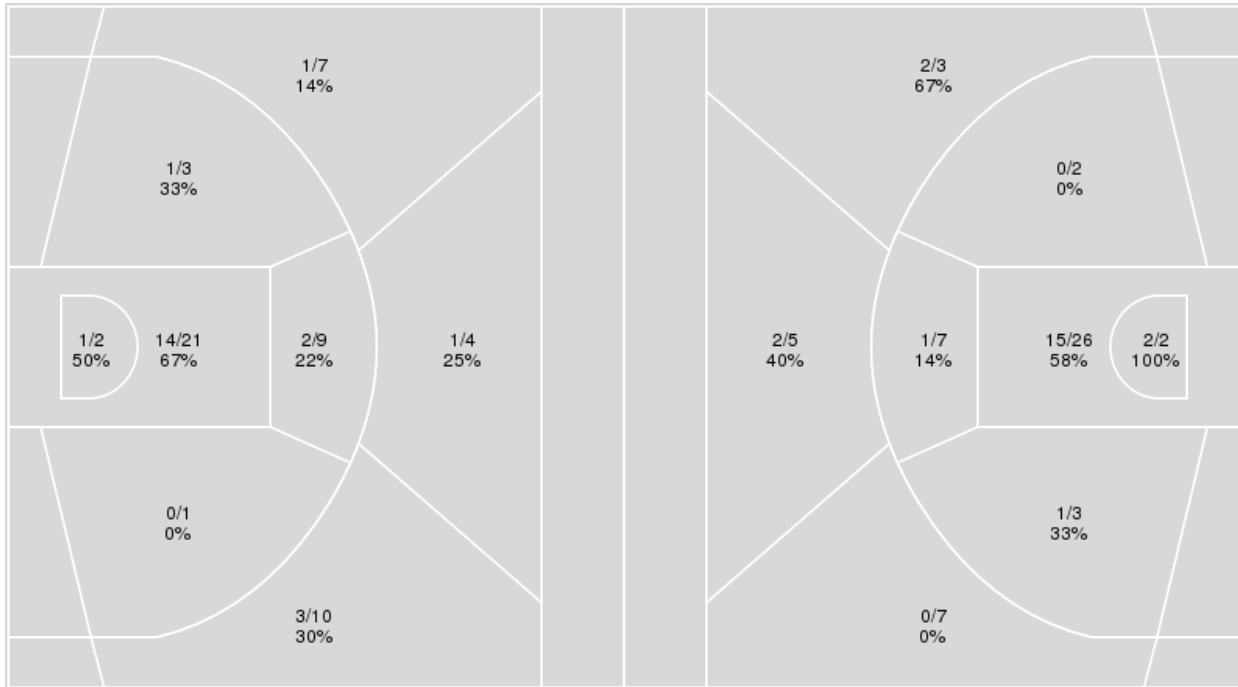

Western Ky. at UTEP

01/30/25 Don Haskins Center, El Paso
2024-25 Women's Basketball

Officials: Metta Christensen, Stacie Blow, Charlie Stein

{ Players => 1, 2, 3, 5, 8, 10, 11, 12, 13, 15, 20, 22, 23, 25; } FG Types => All; Results => All;

{ Players => 0, 1, 2, 3, 4, 5, 6, 10, 13, 15, 23, 24, 33, 34; } FG Types => All; Results => All;

UTEP

Western Ky.

UTEP	M/A	%
Field Goals	23/57	40
2 Points	18/36	50
3 Points	5/21	24
Free Throws	8/9	89

Western Ky.	M/A	%
Field Goals	23/55	42
2 Points	19/40	48
3 Points	4/15	27
Free Throws	15/19	79