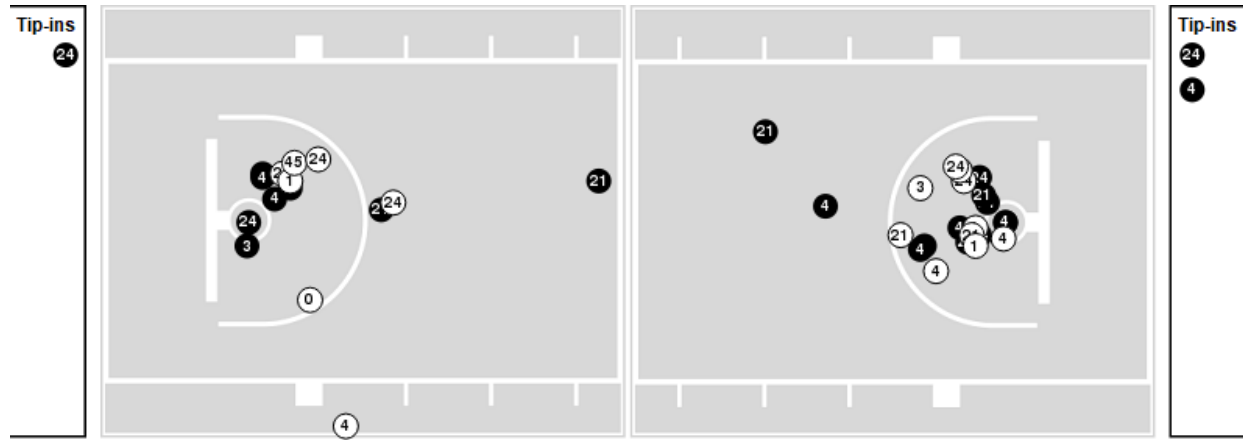

Blow Up Chart

● Made   ○ Missed   N - Player Number

Kennesaw St.	M/A	%
Field Goals	31/67	46
2 Points	23/46	50
3 Points	8/21	38
Free Throws	14/19	74

Kennesaw St.	M/A	%
Points in the Paint	42 (21 / 37)	57
Fast Break Points	22 (11/12)	92
Second Chance Points	17 (10/13)	77
Effective FG%	52