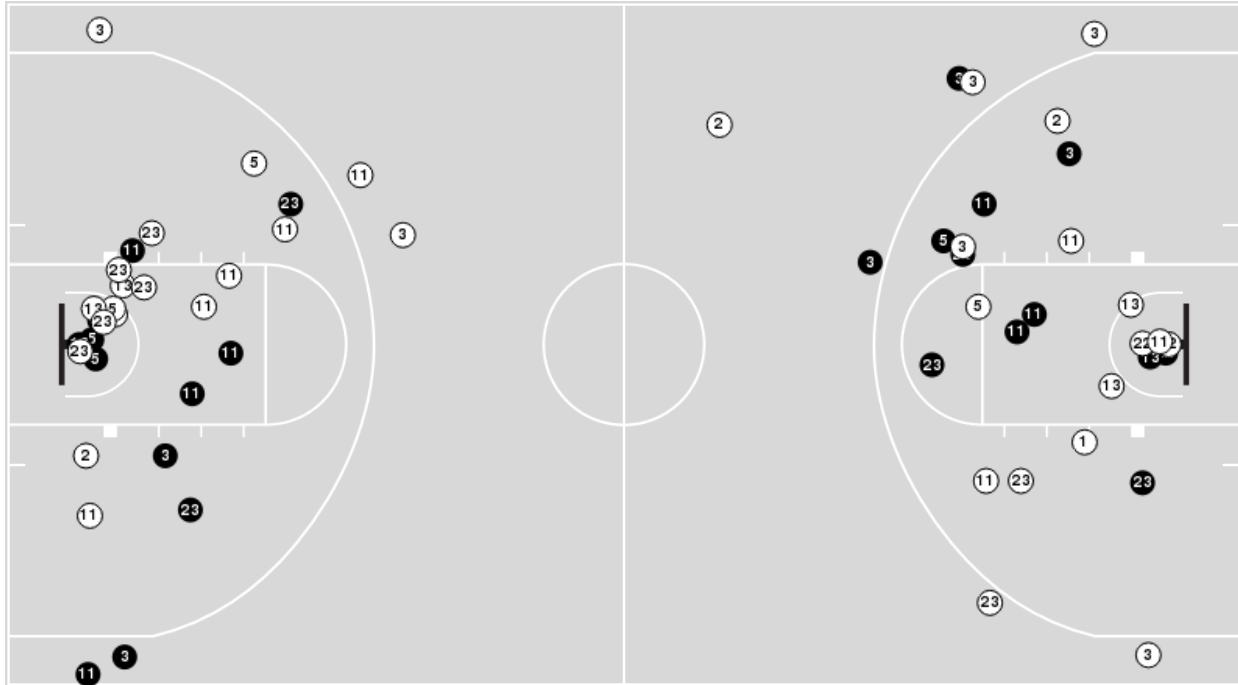

Officials: Kylie Galloway, Kelly Johnson, Demoya Pugh

Players => 1, 2, 3, 5, 8, 10, 11, 12, 13, 15, 20, 22, 23, 25FG Types=>AllResults=>All

UTEP

All Field Goals