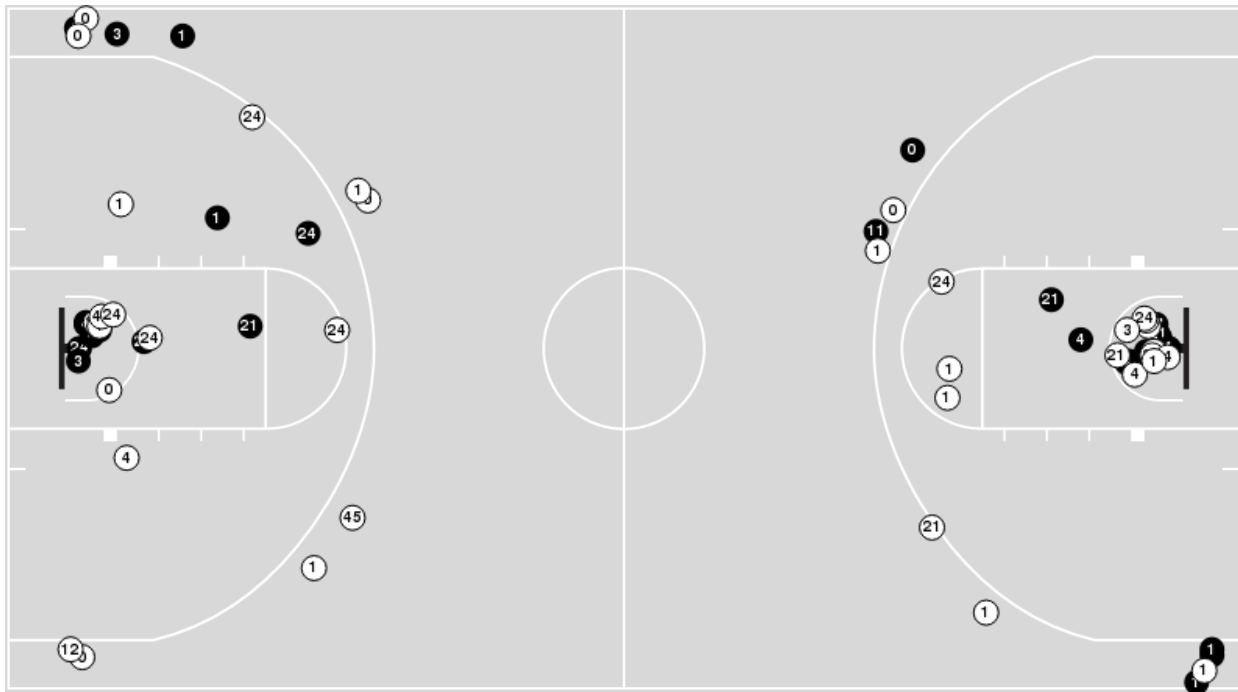

Officials: Kylie Galloway, Kelly Johnson, Demoya Pugh

Players => 0, 1, 2, 3, 4, 5, 10, 11, 12, 15, 21, 24, 33, 45FG Types=>AllResults=>All

Kennesaw St.

All Field Goals