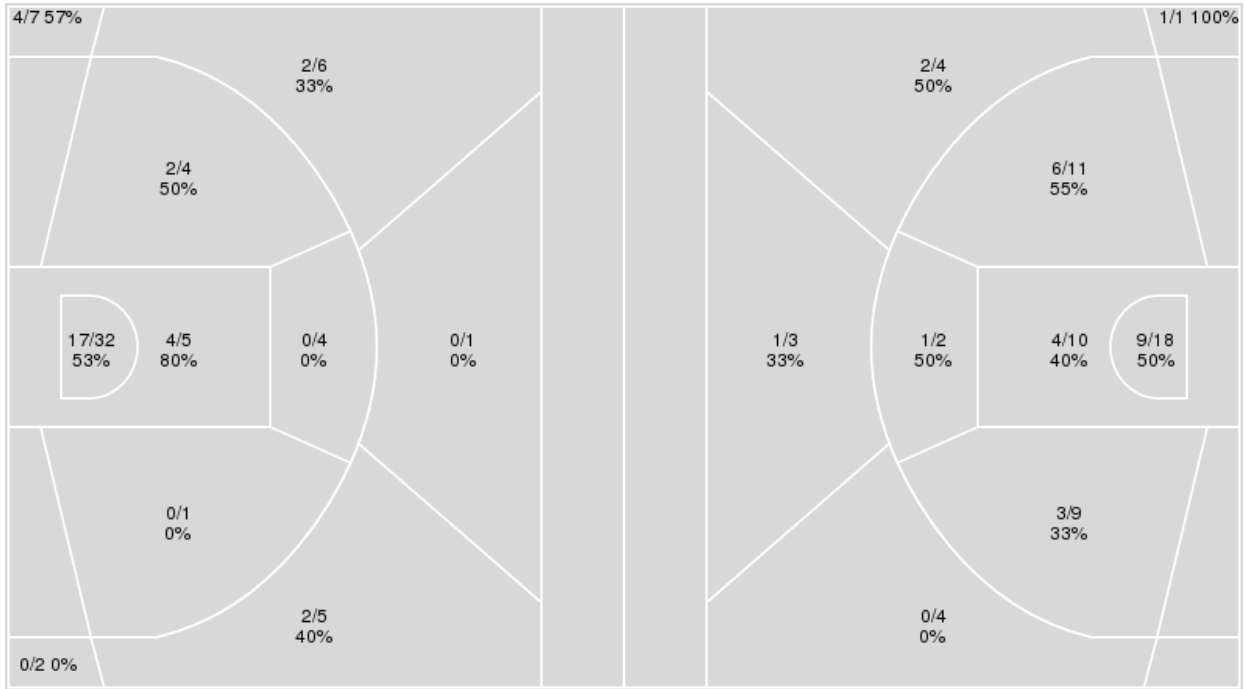

Officials: Kylie Galloway, Kelly Johnson, Demoya Pugh

{ Players => 0, 1, 2, 3, 4, 5, 10, 11, 12, 15, 21, 24, 33, 45; } FG Types
=> All; Results => All;

{ Players => 1, 2, 3, 5, 8, 10, 11, 12, 13, 15, 20, 22, 23, 25; } FG Types
=> All; Results => All;

Kennesaw St.

UTEP

Kennesaw St.	M/A	%
Field Goals	31/67	46
2 Points	23/46	50
3 Points	8/21	38
Free Throws	14/19	74

UTEP	M/A	%
Field Goals	27/62	44
2 Points	23/50	46
3 Points	4/12	33
Free Throws	12/15	80