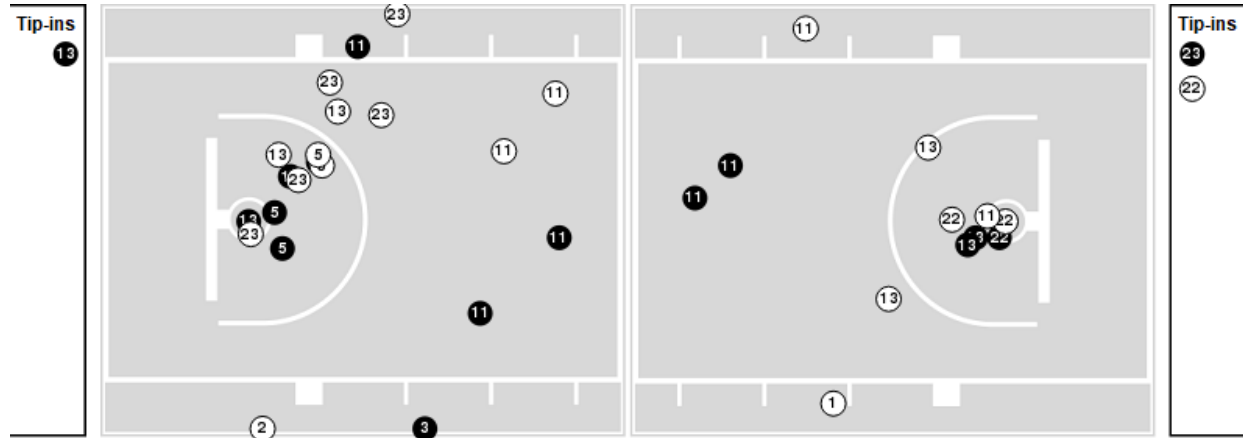

Officials: Kylie Galloway, Kelly Johnson, Demoya Pugh

Players => 1, 2, 3, 5, 8, 10, 11, 12, 13, 15, 20, 22, 23, 25FG Types=>AllResults=>All

UTEP

All Field Goals

Blow Up Chart

● Made ○ Missed N - Player Number