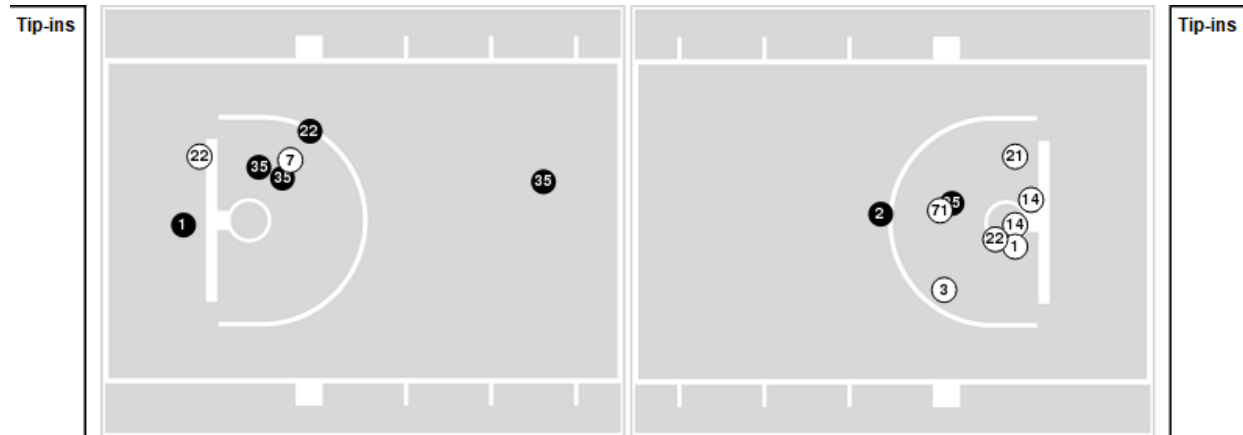

Blow Up Chart

N Made   **O** Missed   N - Player Number

Jacksonville St.	M/A	%
Field Goals	24/68	35
2 Points	11/23	48
3 Points	13/45	29
Free Throws	11/14	79

Jacksonville St.	M/A	%
Points in the Paint	14 (7 / 16)	44
Fast Break Points	2 (1/1)	100
Second Chance Points	15 (7/9)	78
Effective FG%	45