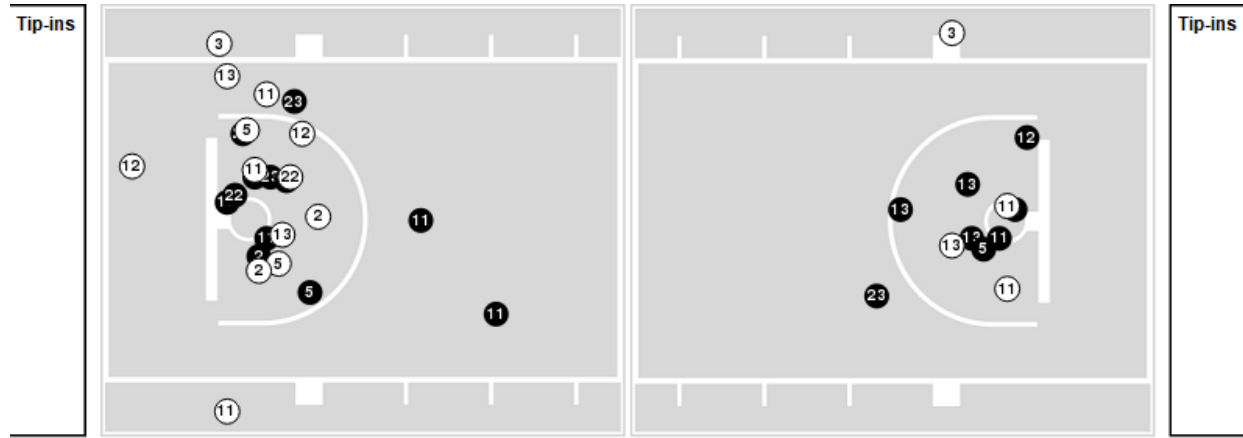

Blow Up Chart

● Made   ○ Missed   N - Player Number

UTEP	M/A	%
Field Goals	30/63	48
2 Points	28/53	53
3 Points	2/10	20
Free Throws	9/12	75

UTEP	M/A	%
Points in the Paint	40 (20 / 34)	59
Fast Break Points	5 (3/4)	75
Second Chance Points	8 (5/12)	42
Effective FG%	49