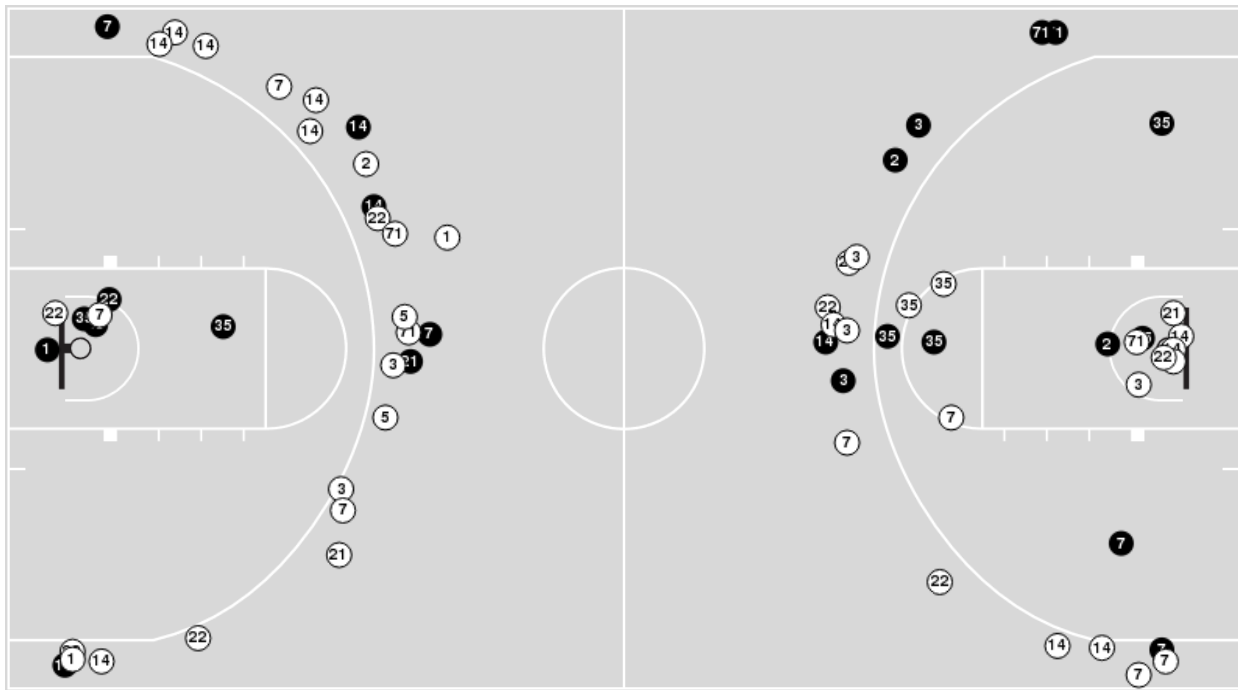

Officials: Dawn Marsh, Jody Cantrell, Trey Miles

Players => 1, 2, 3, 5, 7, 10, 14, 21, 22, 23, 35, 71 FG Types=>All Results=>All

Jacksonville St.

All Field Goals