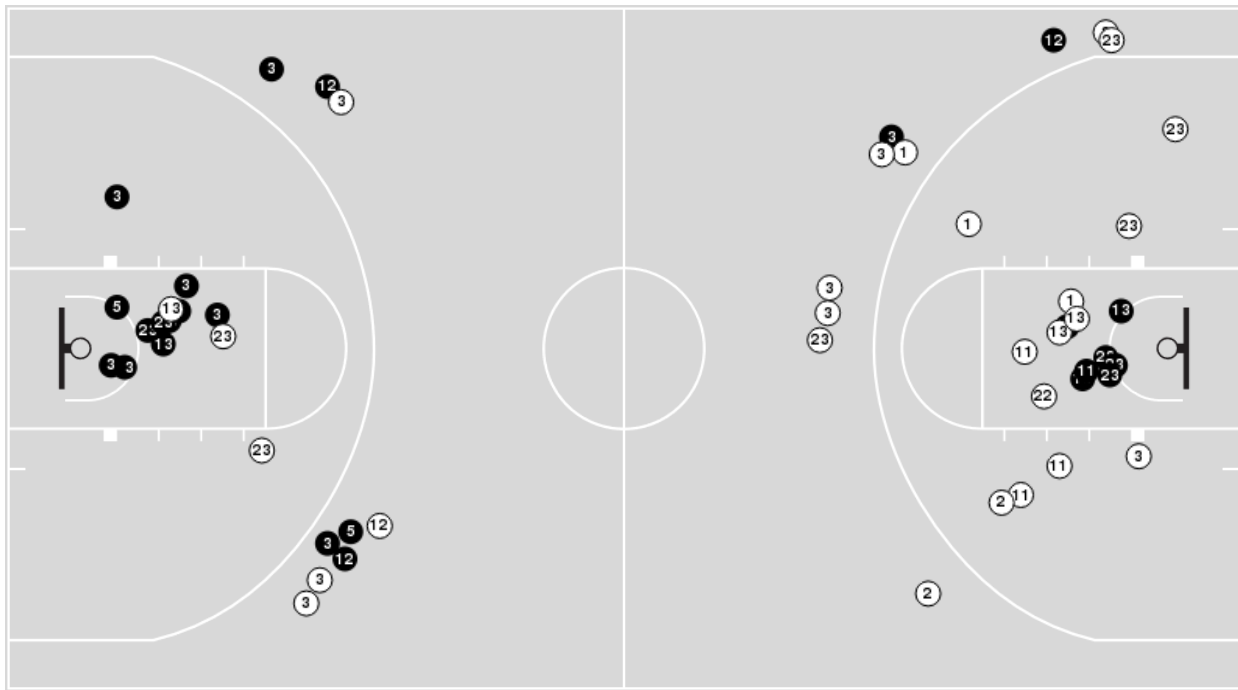

Players => 1, 2, 3, 5, 8, 10, 11, 12, 13, 15, 20, 22, 23, 25FG Types=>AllResults=>All

UTEP

All Field Goals