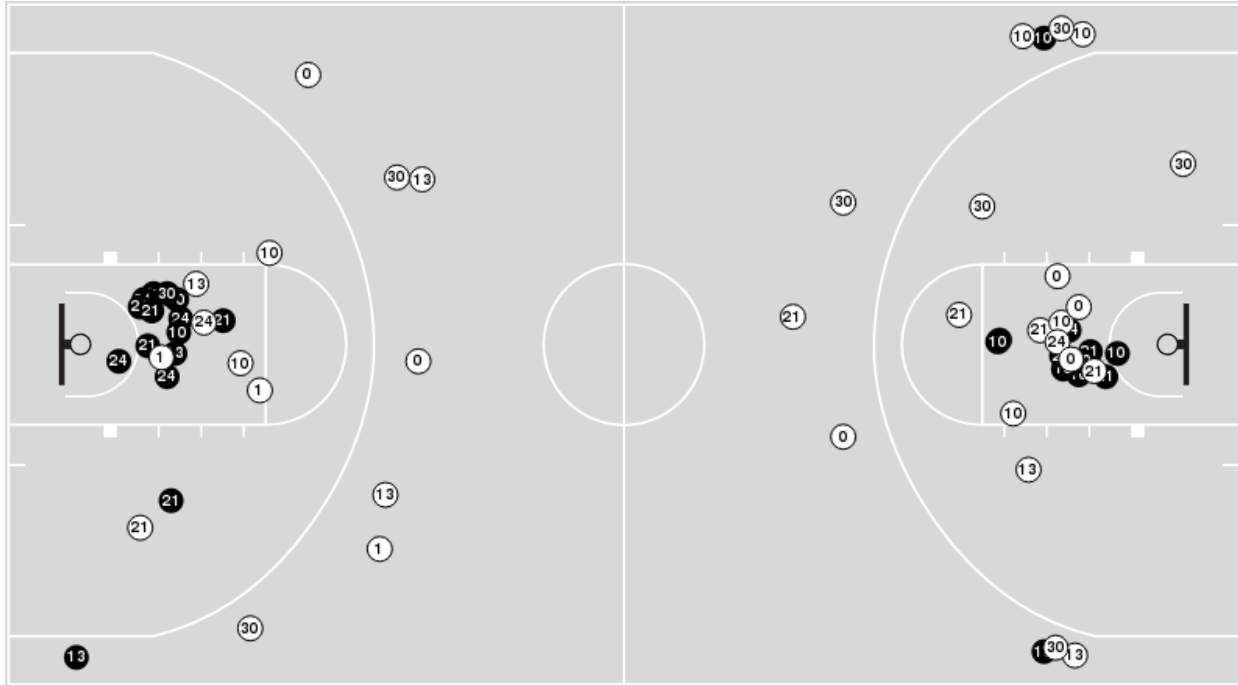

FIU at UTEP

01/18/25 Don Haskins Center, El Paso
2024-25 Women's Basketball

Officials: Ifeyinwa Seales, Kelly Broomfield, Natasha Brown

Players => 0, 1, 3, 5, 10, 13, 14, 15, 21, 23, 24, 30, 44FG Types=>AllResults=>All

FIU

All Field Goals