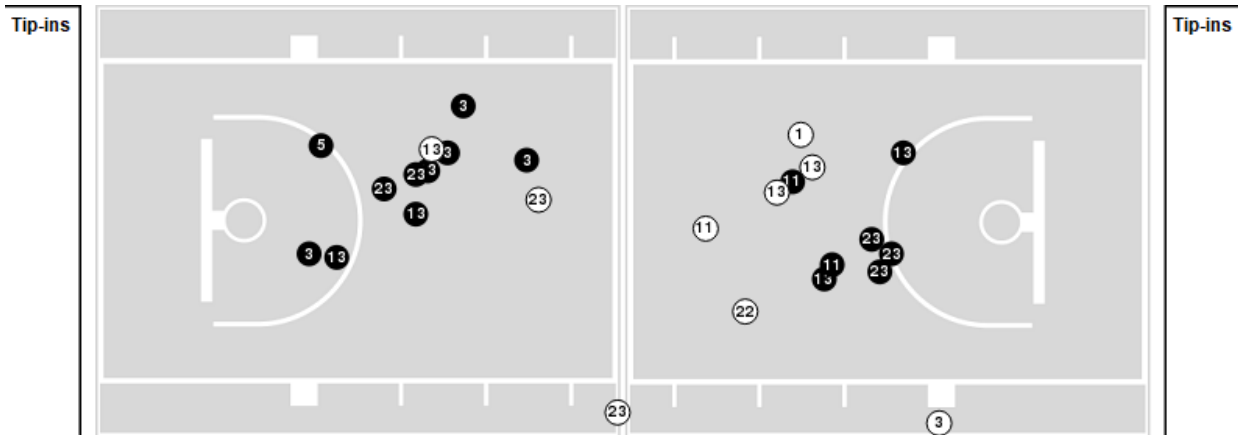

Blow Up Chart

● Made   ○ Missed   N - Player Number

UTEP	M/A	%
Field Goals	25/52	48
2 Points	18/33	55
3 Points	7/19	37
Free Throws	13/16	81

UTEP	M/A	%
Points in the Paint	34 (17 / 24)	71
Fast Break Points	15 (11/13)	85
Second Chance Points	13 (9/10)	90
Effective FG%	55