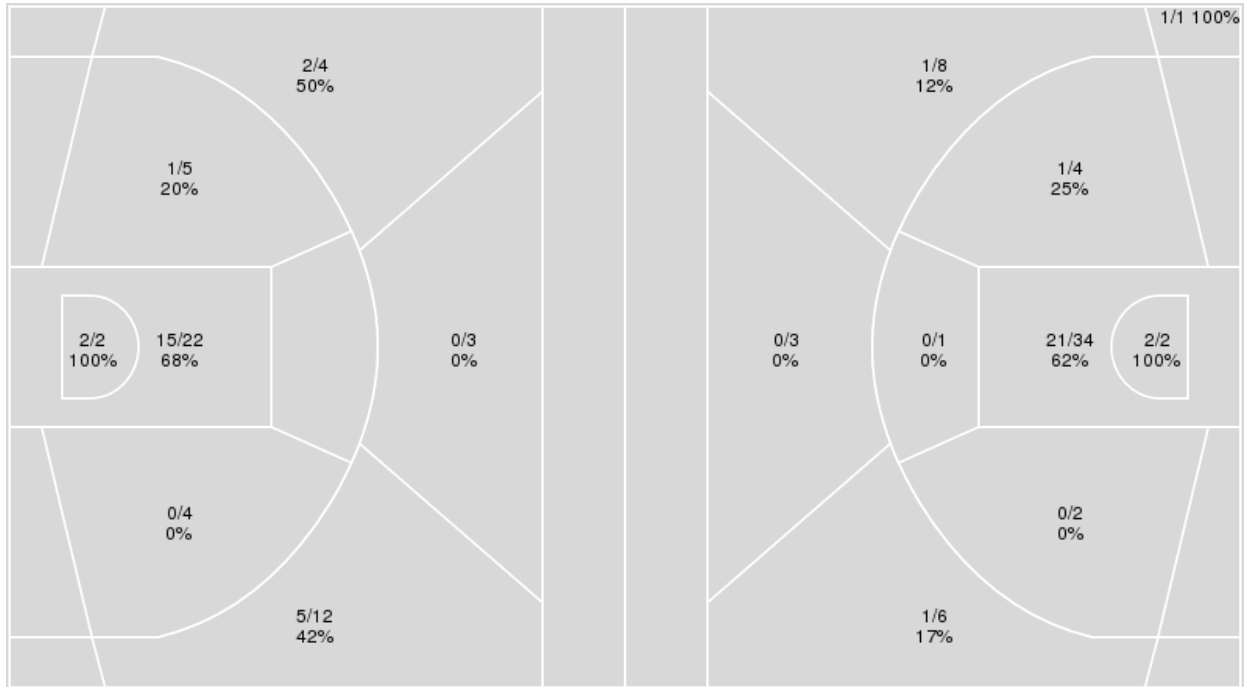

FIU at UTEP

01/18/25 Don Haskins Center, El Paso
2024-25 Women's Basketball

Officials: Ifeyinwa Seales, Kelly Broomfield, Natasha Brown

{ Players => 1, 2, 3, 5, 8, 10, 11, 12, 13, 15, 20, 22, 23, 25; } FG Types => All; Results => All;

{ Players => 0, 1, 3, 5, 10, 13, 14, 15, 21, 23, 24, 30, 44; } FG Types => All; Results => All;

UTEP

FIU

UTEP	M/A	%
Field Goals	25/52	48
2 Points	18/33	55
3 Points	7/19	37
Free Throws	13/16	81

FIU	M/A	%
Field Goals	27/61	44
2 Points	24/43	56
3 Points	3/18	17
Free Throws	11/18	61