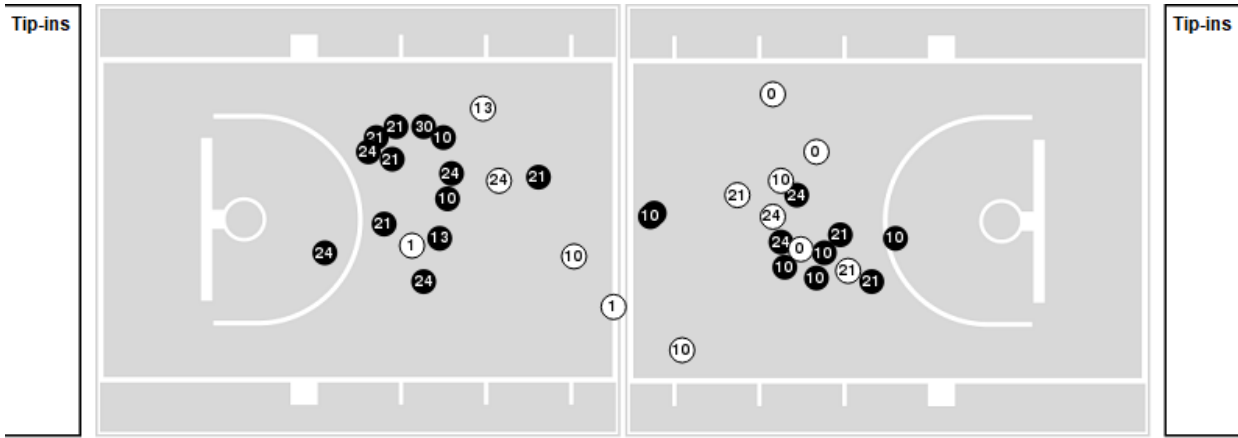

Blow Up Chart

● Made   ○ Missed   N - Player Number

FIU	M/A	%
Field Goals	27/61	44
2 Points	24/43	56
3 Points	3/18	17
Free Throws	11/18	61

FIU	M/A	%
Points in the Paint	46 (23 / 36)	64
Fast Break Points	11 (7/7)	100
Second Chance Points	11 (7/15)	47
Effective FG%	47