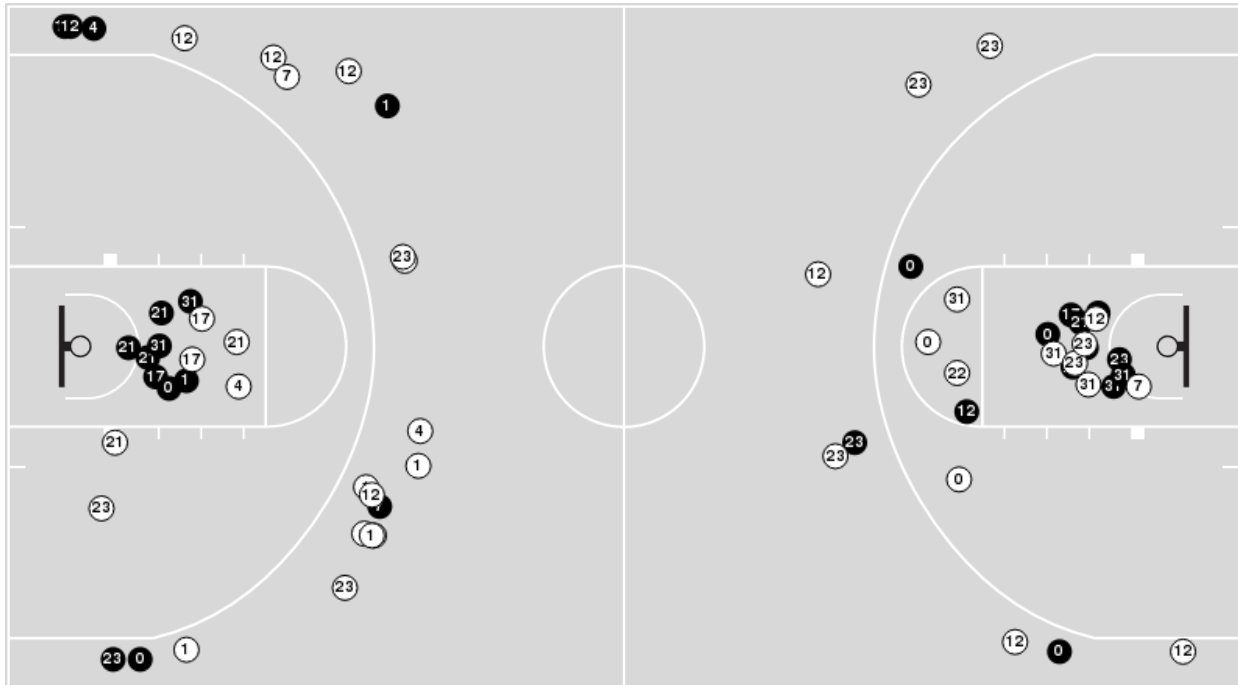

UTEP

No	Name	Mins		Score		Points Diff		Points per Min		Assists		Rebounds		Steals		Turnovers	
		On	Off	On	Off	On	Off	On	Off	On	Off	On	Off	On	Off	On	Off
1	Aaliyah Davis	02:45	37:15	2 - 5	62 - 70	-3	-8	0.73	1.66	1	12	5	39	2	6	3	12
2	Heaven Samayoa-Mathis	12:06	27:54	17 - 18	47 - 57	-1	-10	1.40	1.68	4	9	14	30	3	5	5	10
3	Ivane Tensaie	36:21	03:39	60 - 68	4 - 7	-8	-3	1.65	1.09	12	1	39	5	6	2	12	3
5	Delma Zita	24:58	15:02	44 - 54	20 - 21	-10	-1	1.76	1.33	6	7	26	18	6	2	11	4
12	Irene Asensio	33:50	06:10	54 - 63	10 - 12	-9	-2	1.60	1.62	10	3	36	8	5	3	11	4
13	Ndack Mbengue	25:25	14:36	48 - 38	16 - 37	10	-21	1.89	1.10	10	3	27	17	4	4	7	8
20	Thelma Barbitch	10:00	30:00	15 - 17	49 - 58	-2	-9	1.50	1.63	6	7	12	32	2	6	3	12
22	Mary Moses Amaniyo	04:10	35:50	2 - 11	62 - 64	-9	-2	0.48	1.73	1	12	7	37	2	6	3	12
23	Luisa Vydrova	37:15	02:45	62 - 70	2 - 5	-8	-3	1.66	0.73	12	1	39	5	6	2	12	3
25	Osadebamwen Igbinedion Omoruyi	13:11	26:50	16 - 31	48 - 44	-15	4	1.21	1.79	3	10	15	29	4	4	8	7

Liberty at UTEP

01/16/25 Don Haskins Center, El Paso
2024-25 Women's Basketball

Officials: Brian Hall, Stacie Blow, Matt Krenek

Players => 0, 1, 4, 6, 7, 10, 11, 12, 14, 15, 17, 18, 21, 22, 23, 31 FG Types=>All Results=>All

Liberty

All Field Goals

Blow Up Chart

● Made ○ Missed N - Player Number

Liberty	M/A	%
Field Goals	28/65	43
2 Points	19/35	54
3 Points	9/30	30
Free Throws	10/14	71

Liberty	M/A	%
Points in the Paint	34 (17 / 27)	63
Fast Break Points	13 (9/9)	100
Second Chance Points	6 (4/10)	40
Effective FG%	50	