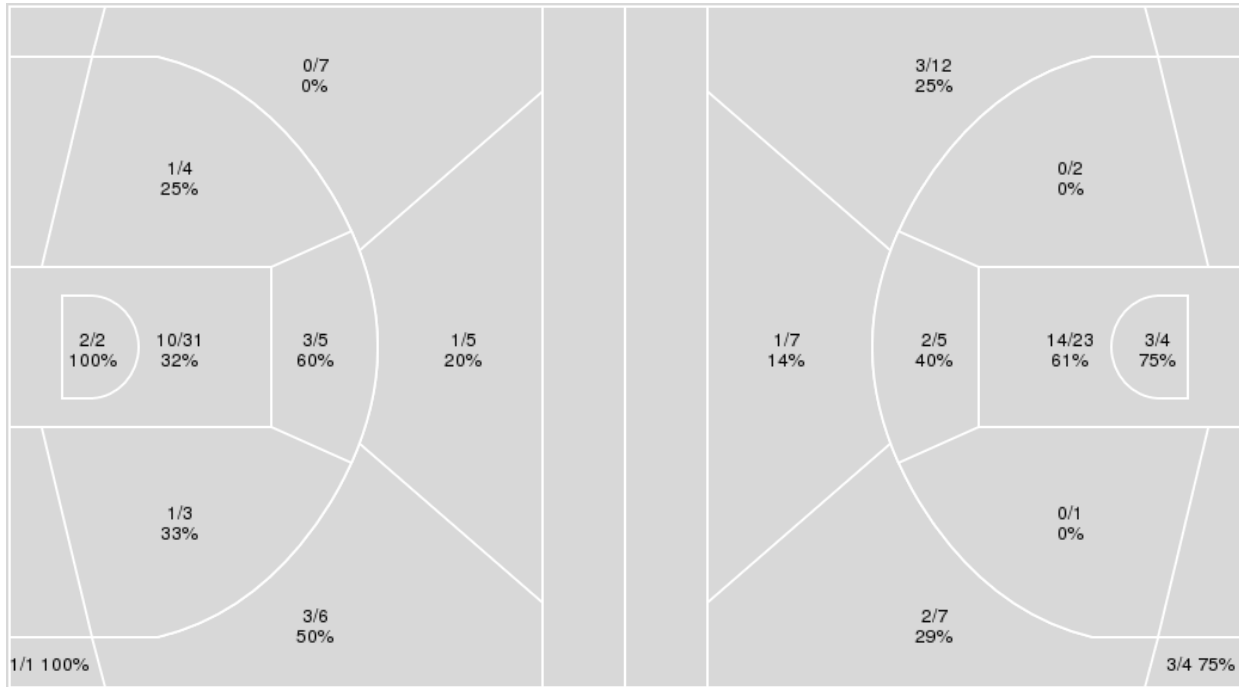

Liberty at UTEP

01/16/25 Don Haskins Center, El Paso
2024-25 Women's Basketball

Officials: Brian Hall, Stacie Blow, Matt Krenek

{ Players => 1, 2, 3, 5, 8, 10, 11, 12, 13, 15, 20, 22, 23, 25; } FG Types
=> All; Results => All;

{ Players => 0, 1, 4, 6, 7, 10, 11, 12, 14, 15, 17, 18, 21, 22, 23, 31; } FG
Types => All; Results => All;

UTEP

Liberty

UTEP	M/A	%
Field Goals	22/64	34
2 Points	17/45	38
3 Points	5/19	26
Free Throws	15/22	68

Liberty	M/A	%
Field Goals	28/65	43
2 Points	19/35	54
3 Points	9/30	30
Free Throws	10/14	71