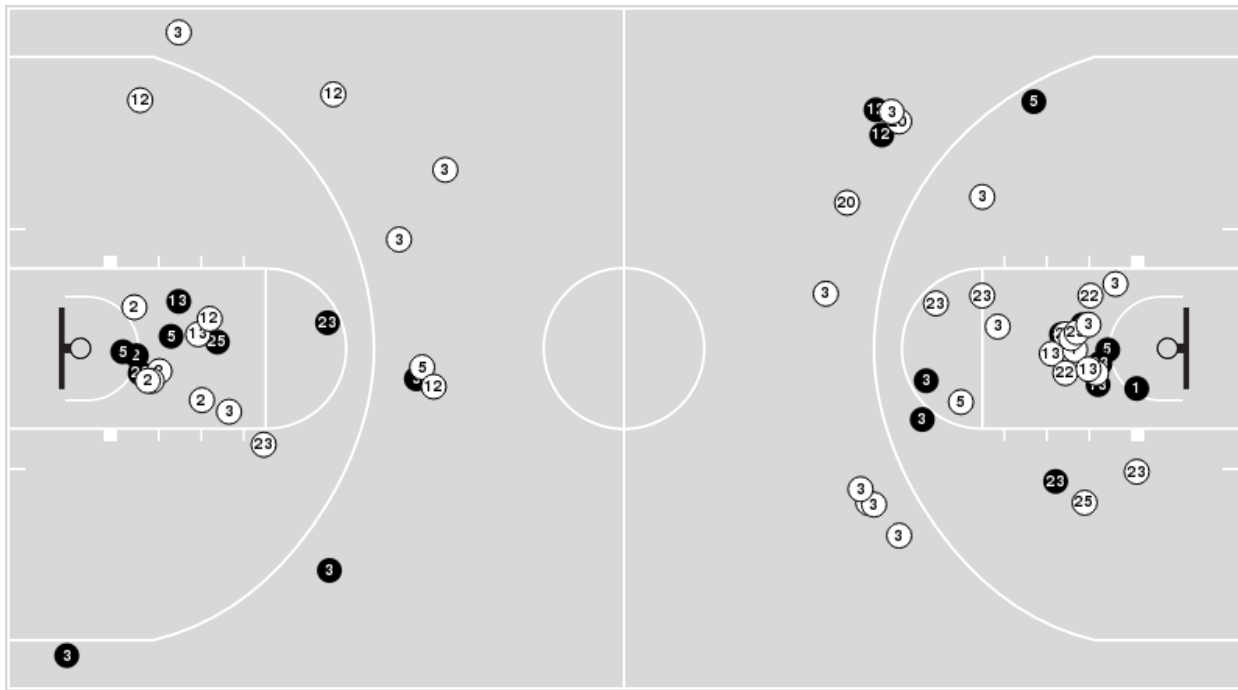

Liberty at UTEP

01/16/25 Don Haskins Center, El Paso
2024-25 Women's Basketball

Game Time: 7:00 PM
Game Duration: 1:43
Attendance: 1,346

Officials: Brian Hall, Stacie Blow, Matt Krenek

Players => 1, 2, 3, 5, 8, 10, 11, 12, 13, 15, 20, 22, 23, 25FG Types=>AllResults=>All

UTEP

All Field Goals