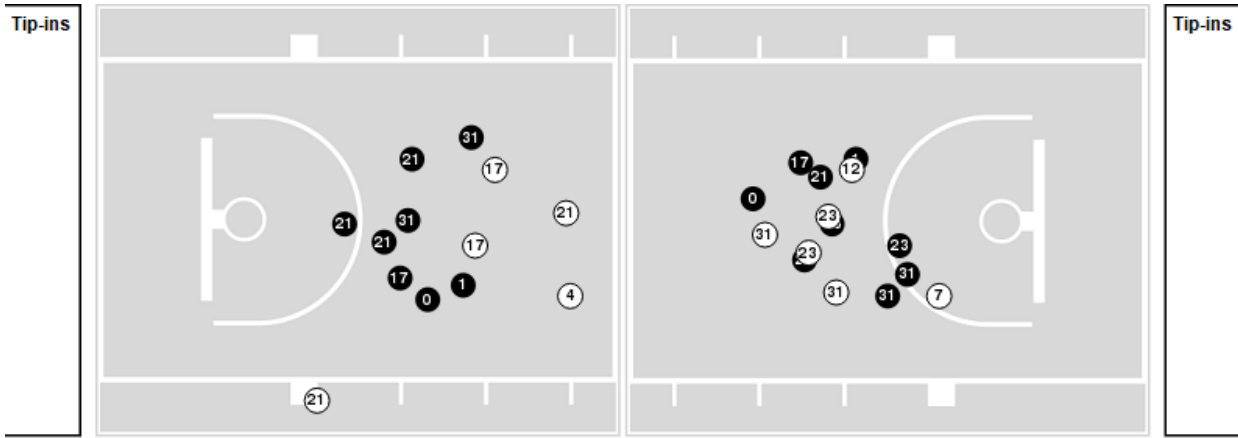

Blow Up Chart

● Made   ○ Missed   N - Player Number

Liberty	M/A	%
Field Goals	28/65	43
2 Points	19/35	54
3 Points	9/30	30
Free Throws	10/14	71

Liberty	M/A	%
Points in the Paint	34 (17 / 27)	63
Fast Break Points	13 (9/9)	100
Second Chance Points	6 (4/10)	40
Effective FG%	50