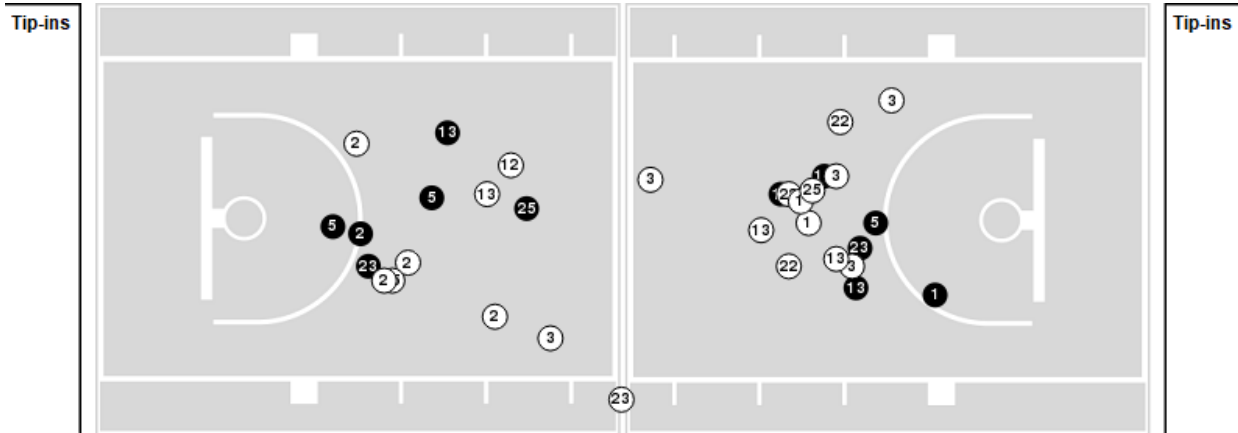

Blow Up Chart

● Made   ○ Missed   N - Player Number

UTEP	M/A	%
Field Goals	22/64	34
2 Points	17/45	38
3 Points	5/19	26
Free Throws	15/22	68

UTEP	M/A	%
Points in the Paint	24 (12 / 33)	36
Fast Break Points	8 (5/6)	83
Second Chance Points	16 (10/16)	62
Effective FG%	38