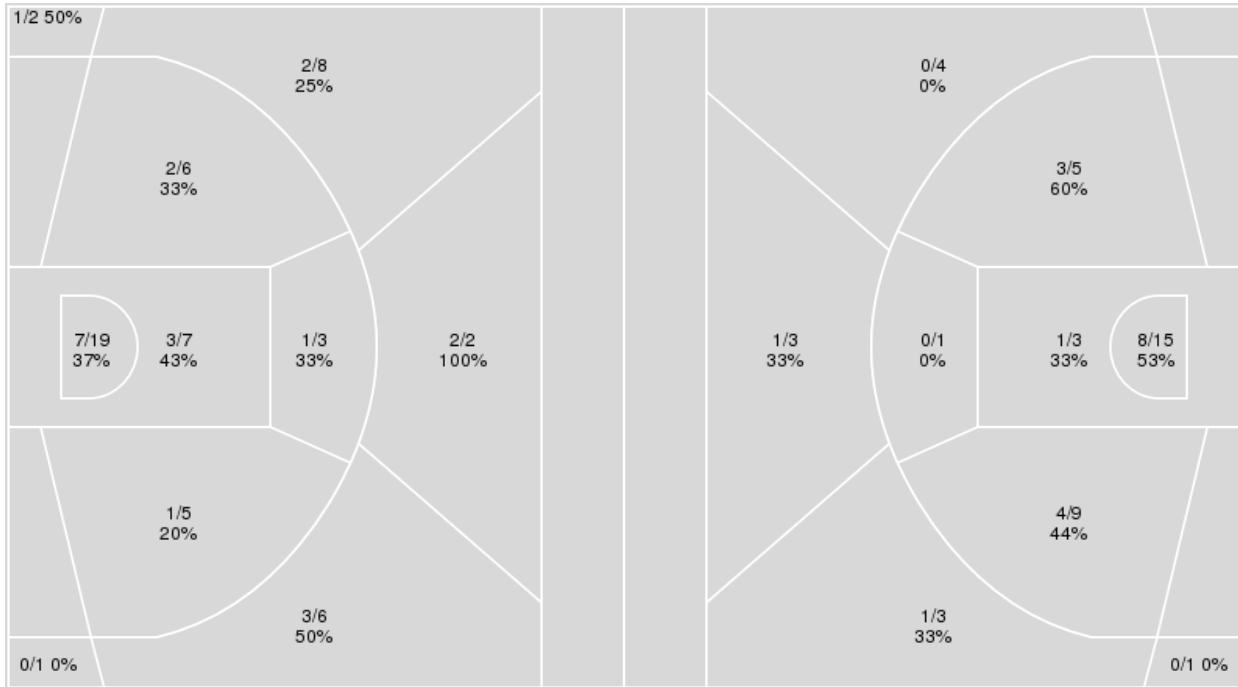

Officials: Scott Yarbrough, Tommi Paris, Tucker Furlow

{ Players => 1, 2, 3, 4, 5, 6, 7, 10, 11, 16, 23, 24, 25, 27, 30; } FG Types => All; Results => All;

{ Players => 1, 2, 3, 5, 8, 10, 21, 12, 13, 15, 20, 22, 23, 25; } FG Types => All; Results => All;

New Mexico St.

UTEP

New Mexico St.	M/A	%
Field Goals	22/59	37
2 Points	14/40	35
3 Points	8/19	42
Free Throws	13/20	65

UTEP	M/A	%
Field Goals	18/44	41
2 Points	16/33	48
3 Points	2/11	18
Free Throws	11/17	65