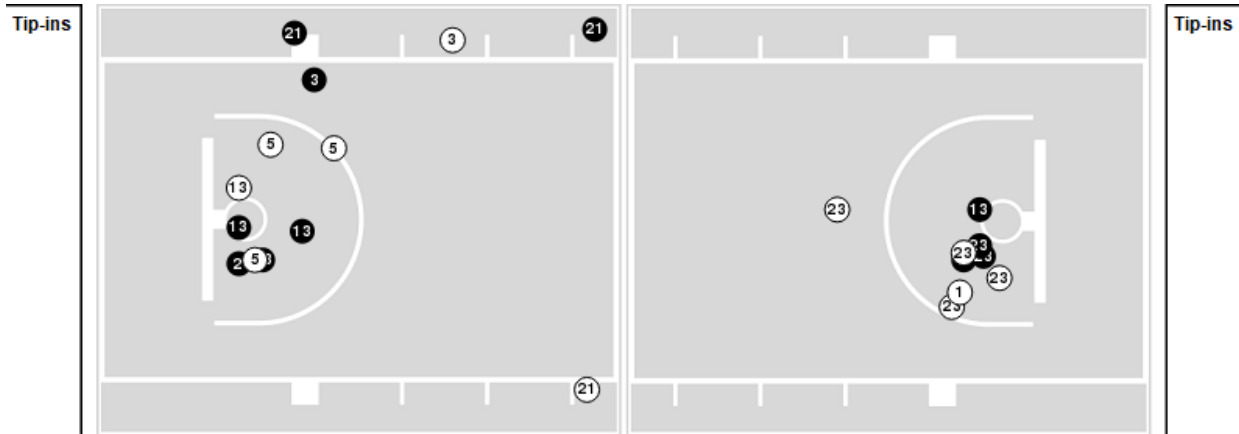

Officials: Scott Yarbrough, Tommi Paris, Tucker Furlow

Players => 1, 2, 3, 5, 8, 10, 21, 12, 13, 15, 20, 22, 23, 25FG Types=>AllResults=>All

UTEP

All Field Goals

Blow Up Chart

● Made ○ Missed N - Player Number