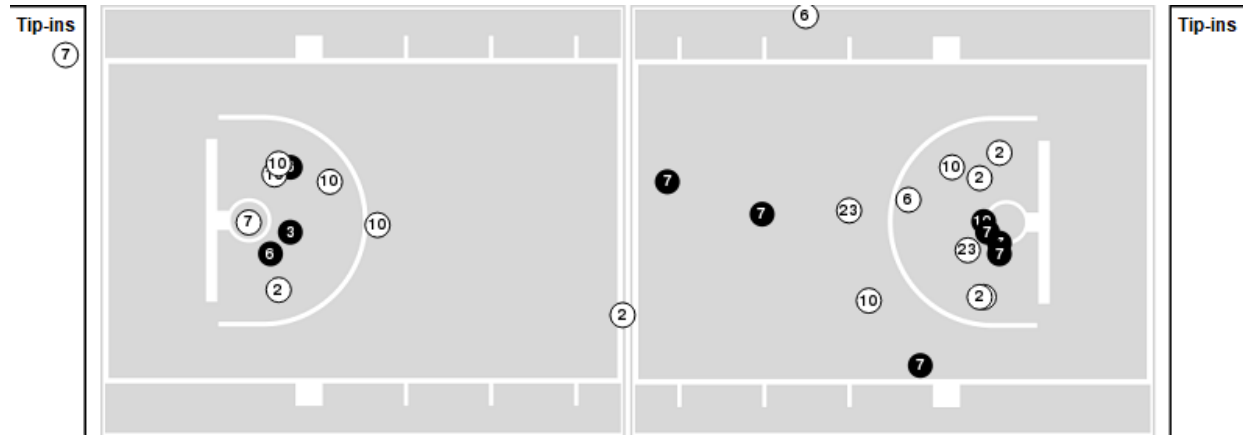

Blow Up Chart

N Made   **O** Missed   N - Player Number

New Mexico St.	M/A	%
Field Goals	22/59	37
2 Points	14/40	35
3 Points	8/19	42
Free Throws	13/20	65

New Mexico St.	M/A	%
Points in the Paint	20 (10 / 26)	38
Fast Break Points	7 (6/10)	60
Second Chance Points	3 (3/9)	33
Effective FG%	44