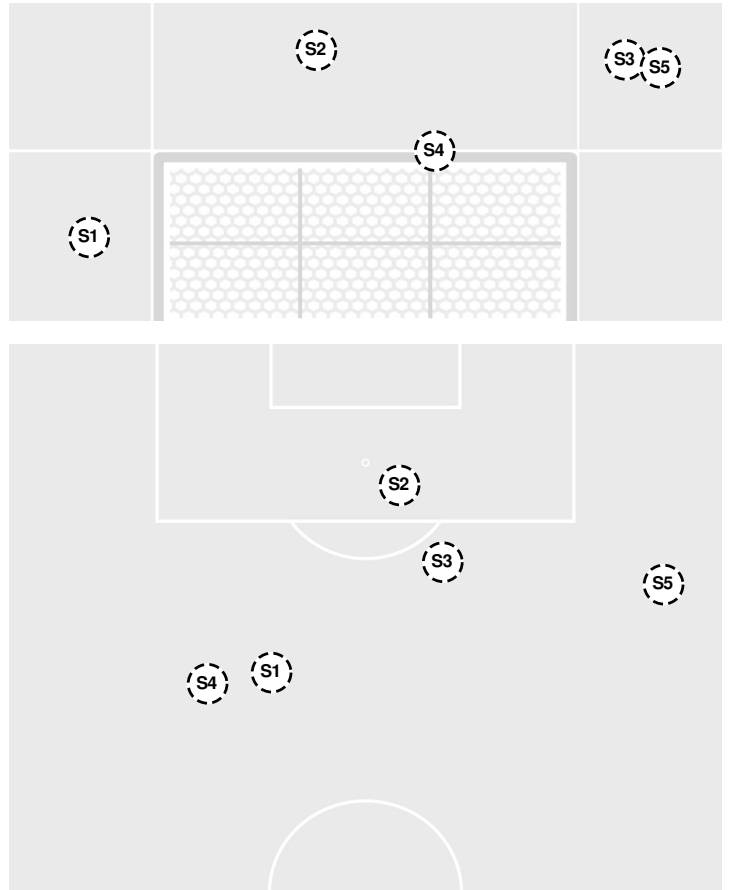

ISLANDERS

S Shot Off Target
S Shot On Target
S Blocked
G Goal / Own Goal

Shot Summary