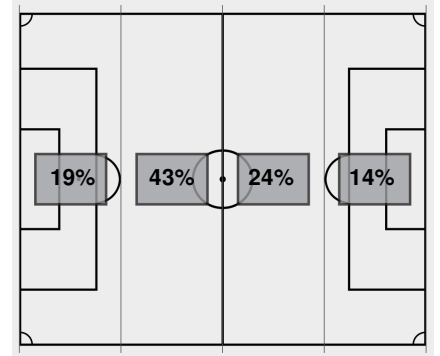

Official Soccer Box Score - First Half  
**A&M-Corpus Christi vs UTEP**  
 9/5/2024 University Field, El Paso  
 2024-25 Women's Soccer

**Match Time:** 7:00 PM  
**Match Duration:** 01:54  
**Attendance:** 704

**Officials:**

**Cautions and ejections:**

YC - Miners #29 14:20

Stadium: University Field

Officials:

Offsides: A&M-Corpus Christi 0, UTEP 1.

Attacking Direction →

4	TOTAL SHOTS	5
0	SHOTS ON TARGET	1
1	SAVES	0
1	CORNERS	2
0	OFFSIDES	1
0	YELLOW CARDS	1
0	RED CARDS	0
40%	POSSESSION TOTAL	60%