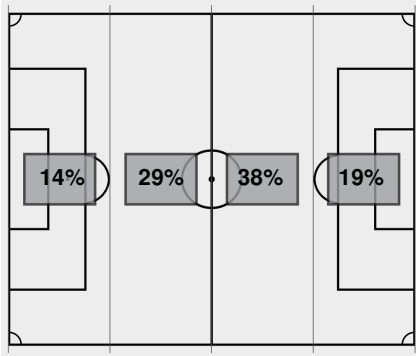

Official Soccer Box Score - First Half  
**A&M-Corpus Christi vs UTEP**  
 9/5/2024 University Field, El Paso  
 2024-25 Women's Soccer

**Match Time:** 7:00 PM  
**Match Duration:** 01:54  
**Attendance:** 704

**Officials:**

**Cautions and ejections:**

YC - Miners #29 14:20

Stadium: University Field

Officials:

Offsides: A&M-Corpus Christi 0, UTEP 1.

Attacking Direction →

4	TOTAL SHOTS	5
0	SHOTS ON TARGET	1
1	SAVES	0
1	CORNERS	2
0	OFFSIDES	1
0	YELLOW CARDS	1
0	RED CARDS	0
40%	POSSESSION TOTAL	60%