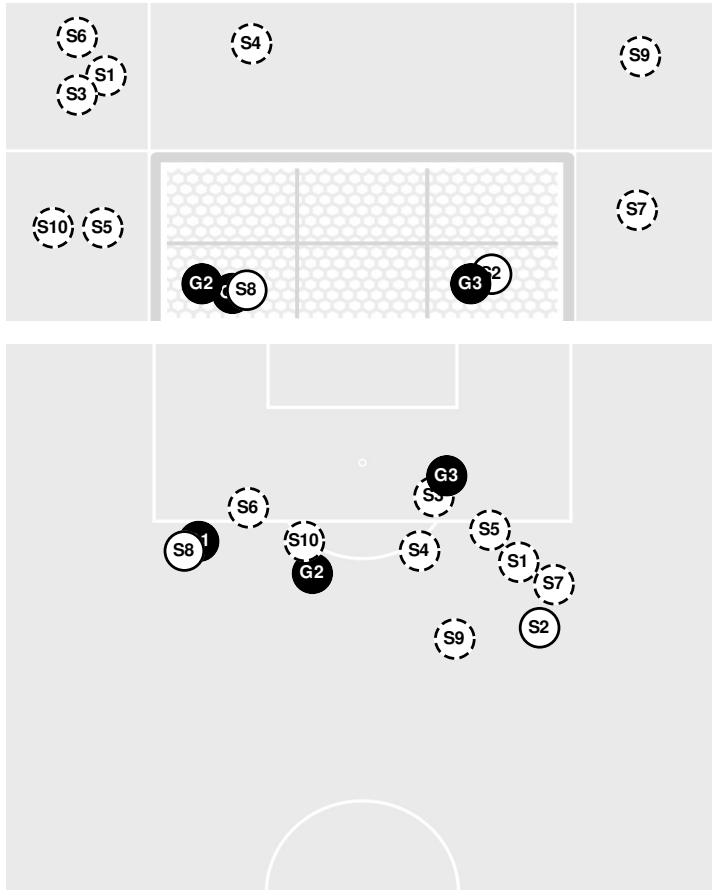

Official Soccer Shot Chart - Final A&M-Corpus Christi vs UTEP

9/5/2024 University Field, El Paso
2024-25 Women's Soccer

Match Time: 7:00 PM
Match Duration: 01:54
Attendance: 704

Officials:

Shots by Half Intervals		1st Half	2nd Half
Miners		5	8
Islanders		4	1

Shot Chart

MINERS