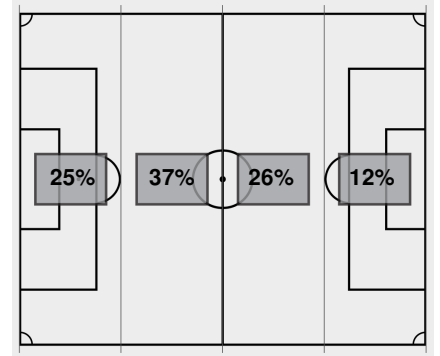

Cautions and ejections:

RC (deny goal scoring opportunity) - Miners #14 39:48; YC - Miners #0 68:23; YC - Miners #12 86:31

Stadium: University Field

Officials: Referee: Esteban Rosano; Asst. Referee: Matt Johnson; Abraham Hernandez; Alt. Official: Dani Saucedo;

Offsides: Western Ky. 1, UTEP 1.

Attacking Direction →

14	TOTAL SHOTS	13
5	SHOTS ON TARGET	7
7	SAVES	3
4	CORNERS	0
1	OFFSIDES	1
0	YELLOW CARDS	2
0	RED CARDS	1
45%	POSSESSION TOTAL	55%

← Attacking Direction