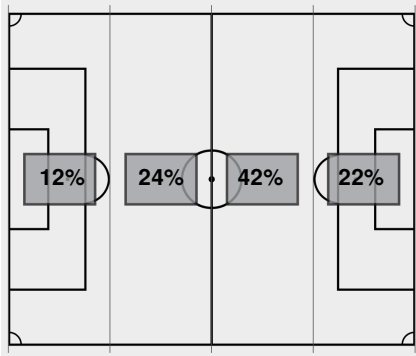

Official Soccer Box Score - First Half

Western Ky. vs UTEP

9/29/2024 University Field, El Paso, Texas
2024-25 Women's Soccer

Match Time: 12:00 PM

Match Duration: 01:58

Attendance: 385

Officials: Esteban Rosano, Matt Johnson, Abraham Hernandez, Dani Saucedo

Cautions and ejections:

RC (deny goal scoring opportunity) - Miners #14 39:48

Stadium: University Field

Officials: Referee: Esteban Rosano; Asst. Referee: Matt Johnson; Abraham Hernandez; Alt. Official: Dani Saucedo;

Offsides: Western Ky. 0, UTEP 0.

Attacking Direction →

7	TOTAL SHOTS	6
3	SHOTS ON TARGET	3
3	SAVES	1
1	CORNERS	0
0	OFFSIDES	0
0	YELLOW CARDS	0
0	RED CARDS	1
48%	POSSESSION TOTAL	52%