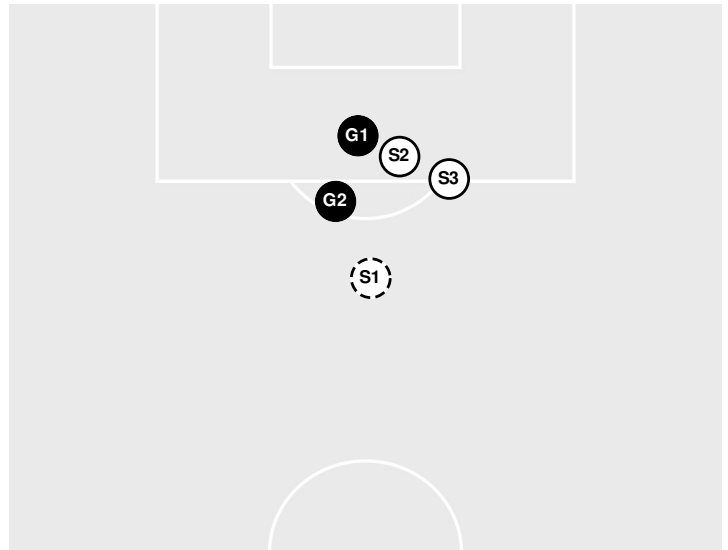

Shots by Half Intervals

Miners

Blue Raiders

1st Half

2nd Half

6
2

18
3

Shot Chart

MINERS

BLUE RAIDERS

S Shot Off Target
S Shot On Target
S Blocked
G Goal / Own Goal

Shot Summary