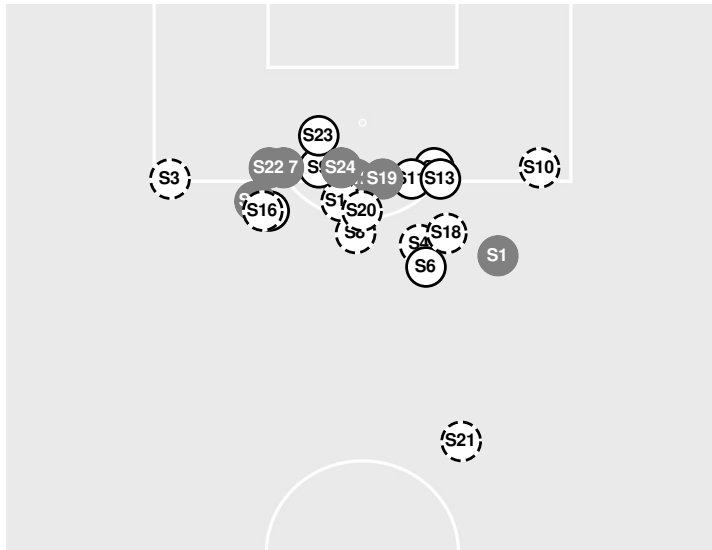

Shots by Half Intervals

Miners

Blue Raiders

1st Half

2nd Half

6
2

18
3

Shot Chart

MINERS

BLUE RAIDERS

S Shot Off Target
S Shot On Target
S Blocked
G Goal / Own Goal

Shot Summary