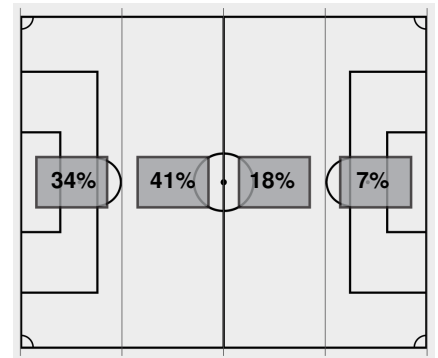

Official Soccer Box Score - Final

Middle Tenn. vs UTEP

9/26/2024 University Field, El Paso
2024-25 Women's Soccer

Match Time: 7:00 PM

Match Duration: 01:55

Attendance: 708

Officials: Rafael Santos, Fernie De La Rosa, Peter Serrano, Augustine Arismendi

Attacking Direction →

5	TOTAL SHOTS	24
4	SHOTS ON TARGET	7
7	SAVES	2
1	CORNERS	6
6	OFFSIDES	4
0	YELLOW CARDS	0
0	RED CARDS	0
43%	POSSESSION TOTAL	57%

← Attacking Direction

Official's signature

Middle Tenn. vs UTEP