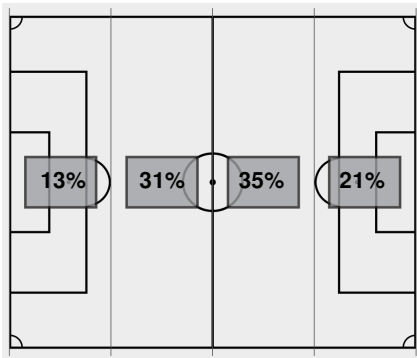

Official Soccer Box Score - Final

Middle Tenn. vs UTEP

9/26/2024 University Field, El Paso
2024-25 Women's Soccer

Match Time: 7:00 PM

Match Duration: 01:55

Attendance: 708

Officials: Rafael Santos, Fernie De La Rosa, Peter Serrano, Augustine Arismendi

Attacking Direction →

5	TOTAL SHOTS	24
4	SHOTS ON TARGET	7
7	SAVES	2
1	CORNERS	6
6	OFFSIDES	4
0	YELLOW CARDS	0
0	RED CARDS	0
43%	POSSESSION TOTAL	57%

← Attacking Direction

Official's signature

Middle Tenn. vs UTEP