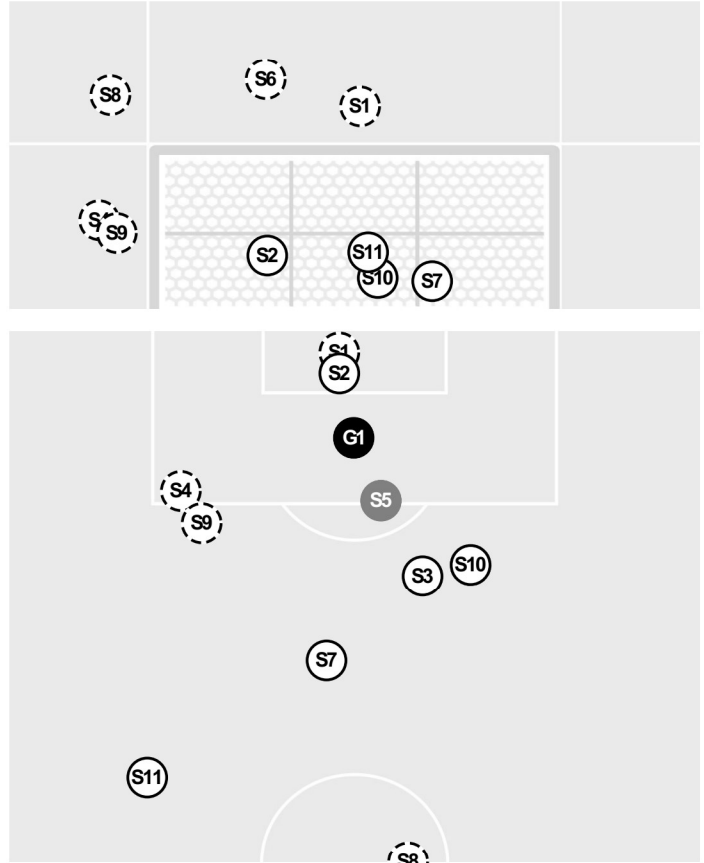

UTEP 0, TEXAS SOUTHERN 0

Official Soccer Shot Chart - Final
UTEP vs Texas Southern
 9/15/2024 Durley Field, Houston
 2024-25 Women's Soccer

Match Time: 6:15 PM
 Match Duration: 02:06
 Attendance: 134

Officials:

		1st Half	2nd Half
Shots by Half Intervals	Lady Tigers	3	8
	Miners	10	2

Shot Chart

LADY TIGERS

MINERS

(S) Shot Off Target (S) Shot On Target (S) Blocked (G) Goal / Own Goal

Shot Summary

LADY TIGERS

No	Time	Player	Description
S1	1'	10, Victoria Pucci	Saved
S2	3'	10, Victoria Pucci	Saved
S3	41'	7, Liliane Clase Baez	Blocked
S4	47'	6, Jocelyn Musil	
S5	54'	6, Jocelyn Musil	
S6	58'	9, Melissa Knutson	Saved
S7	76'	10, Victoria Pucci	
S8	78'	22, Alyssa Taylor	Saved
S9	82'	10, Victoria Pucci	Saved
S10	86'	26, Clara Dotigny	Saved
S11	88'	6, Jocelyn Musil	Saved