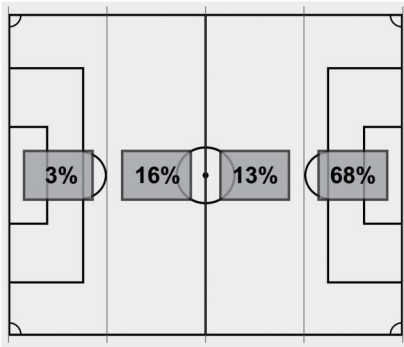

Official Soccer Box Score - Final
UTEP vs Texas Southern
9/15/2024 Durley Field, Houston
2024-25 Women's Soccer

Match Time: 6:15 PM
Match Duration: 02:06
Attendance: 134

Officials:

Attacking Direction →

12	TOTAL SHOTS	11
6	SHOTS ON TARGET	7
7	SAVES	5
2	CORNERS	0
3	OFFSIDES	1
0	YELLOW CARDS	0
0	RED CARDS	0
67%	POSSESSION TOTAL	33%