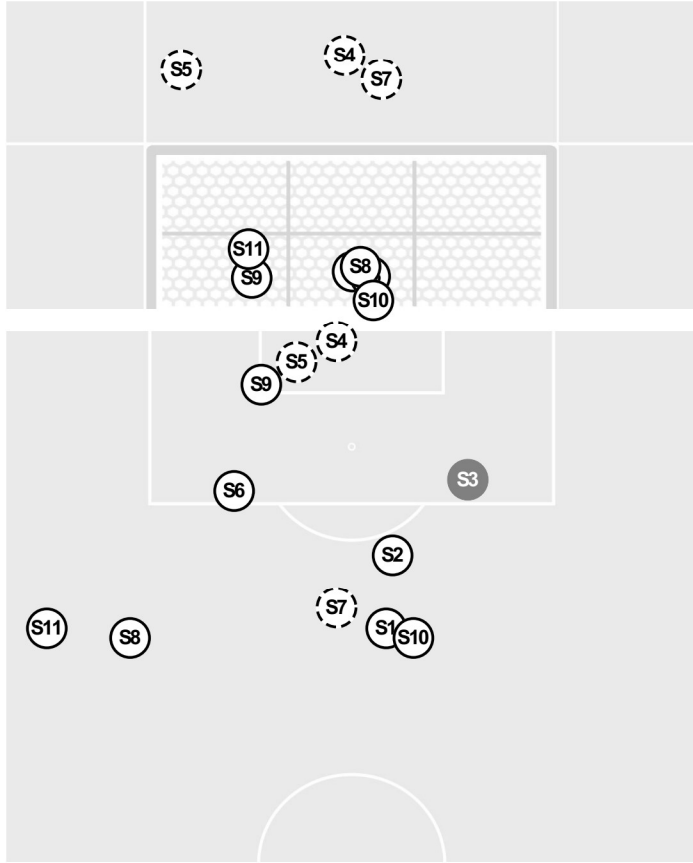

UTEP 0, TEXAS SOUTHERN 0

Official Soccer Shot Chart - Final
UTEP vs Texas Southern
 9/15/2024 Durley Field, Houston
 2024-25 Women's Soccer

Match Time: 6:15 PM
 Match Duration: 02:06
 Attendance: 134

Officials:

		1st Half	2nd Half
Shots by Half Intervals	Lady Tigers	3	8
	Miners	10	2

Shot Chart

LADY TIGERS

MINERS

(S) Shot Off Target (S) Shot On Target (S) Blocked (G) Goal / Own Goal

Shot Summary

LADY TIGERS

No	Time	Player	Description
S1	1'	10, Victoria Pucci	Saved
S2	3'	10, Victoria Pucci	Saved
S3	41'	7, Liliane Clase Baez	Blocked
S4	47'	6, Jocelyn Musil	
S5	54'	6, Jocelyn Musil	
S6	58'	9, Melissa Knutson	Saved
S7	76'	10, Victoria Pucci	
S8	78'	22, Alyssa Taylor	Saved
S9	82'	10, Victoria Pucci	Saved
S10	86'	26, Clara Dotigny	Saved
S11	88'	6, Jocelyn Musil	Saved