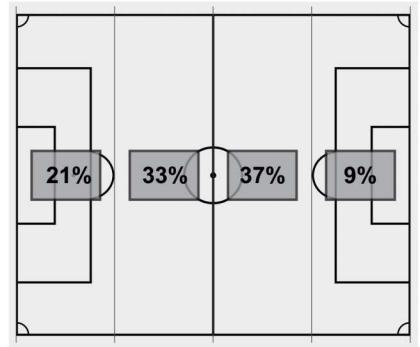

Scoring summary:

No.	Time	Team	Goal scorer	Assist	Description
1.	19:11	UTE	Leslie Gutierrez (1)		Penalty kick

Cautions and ejections:

Stadium: Durley Field
 Officials:
 Offsides: UTEP 3, Texas Southern 1.

Official Soccer Box Score - Final
UTEP vs Texas Southern
 9/15/2024 Durley Field, Houston
 2024-25 Women's Soccer

Match Time: 6:15 PM
 Match Duration: 02:06
 Attendance: 134

Officials:

Attacking Direction →

12	TOTAL SHOTS	11
6	SHOTS ON TARGET	7
7	SAVES	5
2	CORNERS	0
3	OFFSIDES	1
0	YELLOW CARDS	0
0	RED CARDS	0
67%	POSSESSION TOTAL	33%

← Attacking Direction

 Official's signature

UTEP vs Texas Southern

9/15/2024 Durley Field, Houston
2024-25 Women's Soccer