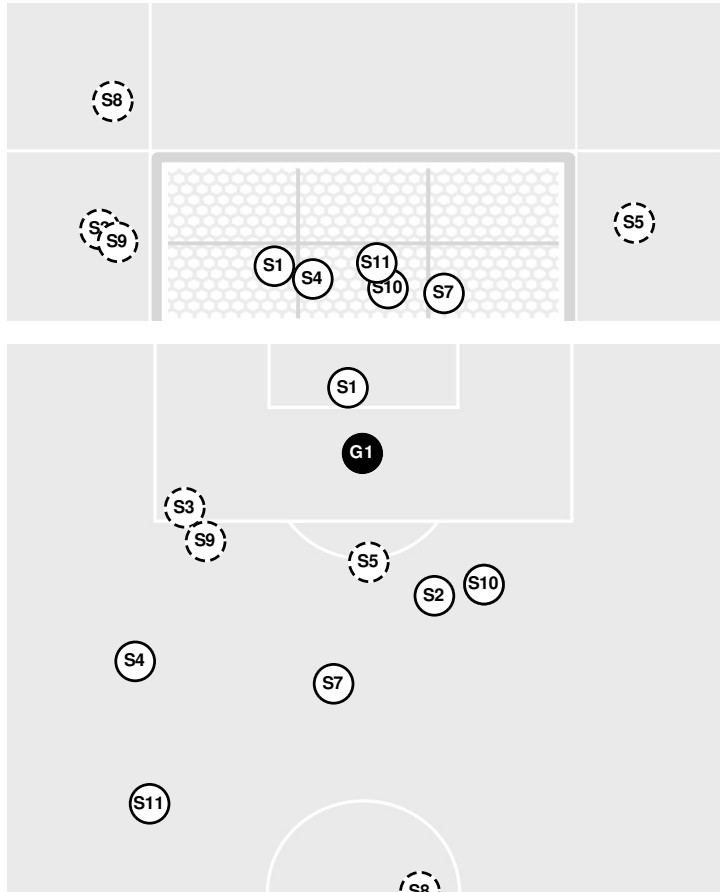

UTEP 0, TEXAS SOUTHERN 0

Official Soccer Shot Chart - Final
UTEP vs Texas Southern
 9/15/2024 Durley Field, Houston
 2024-25 Women's Soccer

Match Time: 6:15 PM
Match Duration: 02:06
Attendance: 134

Officials:

Shots by Half Intervals		1st Half	2nd Half
Lady Tigers		2	4
Miners		10	2

Shot Chart

LADY TIGERS

MINERS

S Shot Off Target
 S Shot On Target
 S Blocked
 G Goal / Own Goal

Shot Summary

Official Soccer Shot Chart - Final
UTEP vs Texas Southern
9/15/2024 Durley Field, Houston
2024-25 Women's Soccer