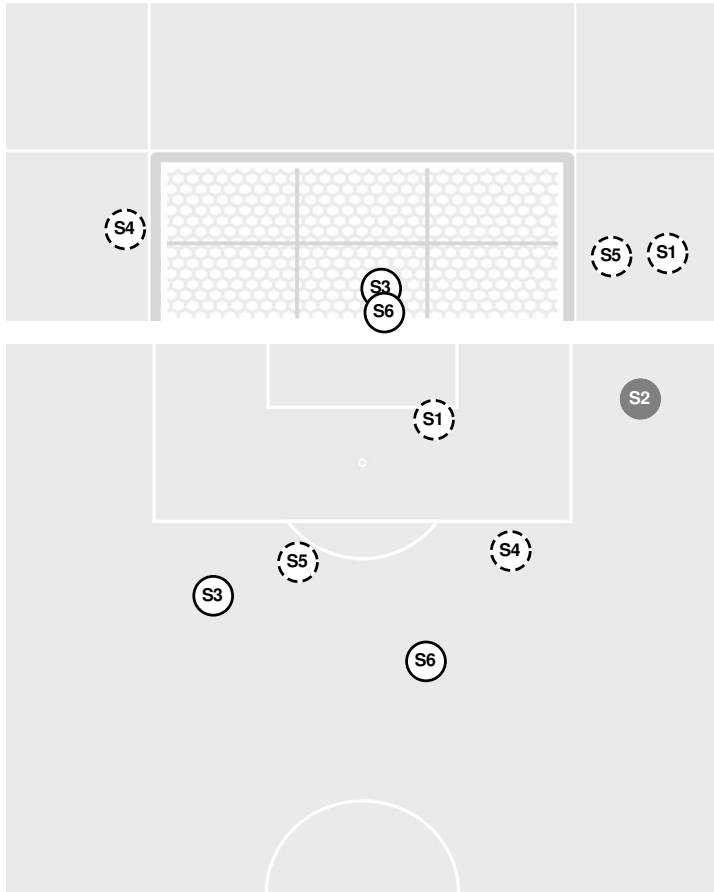

UTEP 0, TEXAS SOUTHERN 0

Official Soccer Shot Chart - Final
UTEP vs Texas Southern
 9/15/2024 Durley Field, Houston
 2024-25 Women's Soccer

Match Time: 6:15 PM
Match Duration: 02:06
Attendance: 134

Officials:

Shots by Half Intervals		1st Half	2nd Half
Lady Tigers		2	4
Miners		10	2

Shot Chart

LADY TIGERS

MINERS

S Shot Off Target
 S Shot On Target
 S Blocked
 G Goal / Own Goal

Shot Summary

Official Soccer Shot Chart - Final
UTEP vs Texas Southern
9/15/2024 Durley Field, Houston
2024-25 Women's Soccer