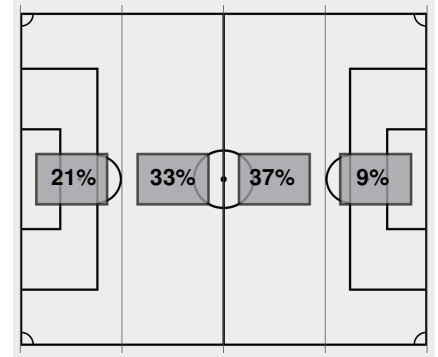

Officials:

Offsides: UTEP 3, Texas Southern 1.

Official Soccer Box Score - Final
UTEP vs Texas Southern
 9/15/2024 Durley Field, Houston
 2024-25 Women's Soccer

Match Time: 6:15 PM
Match Duration: 02:06
Attendance: 134

Officials:

Attacking Direction →

12	TOTAL SHOTS	6
8	SHOTS ON TARGET	2
2	SAVES	7
5	CORNERS	0
3	OFFSIDES	1
1	YELLOW CARDS	1
0	RED CARDS	0
67%	POSSESSION TOTAL	33%

← Attacking Direction

 Official's signature