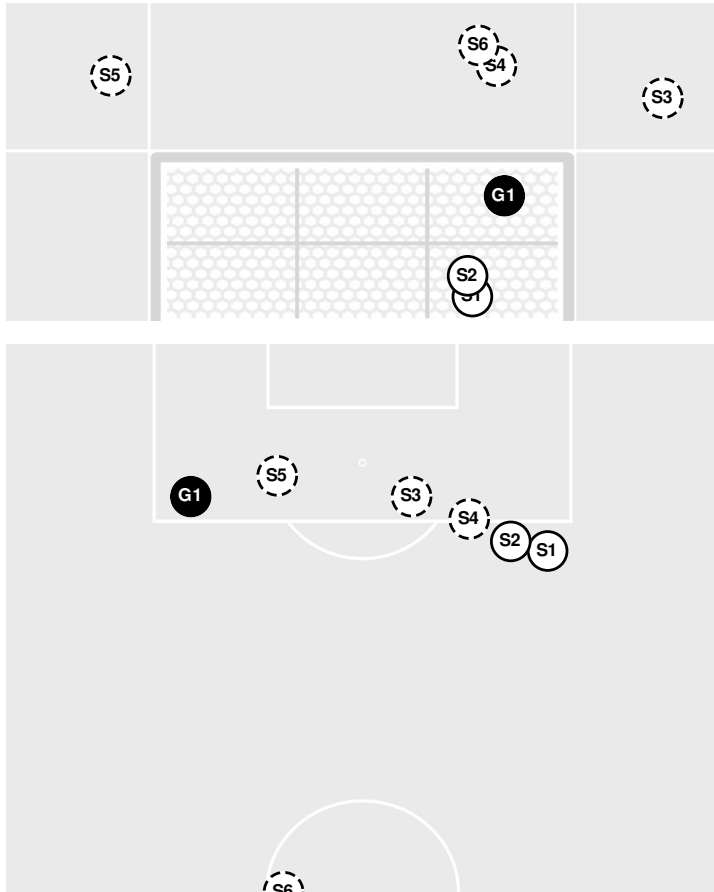

- 72:49 Foul on UIW.
- 74:25 Miners substitution: Mora, Ashlee for Hill, Marina.
- 74:25 Miners substitution: Barrera, Anessa for Lopez, Taya.
- 74:25 Miners substitution: Barry, Eve for Morales, Nicole.
- 74:25 Miners substitution: Williams, Sydney for Lopez, Anai.
- 75:52 Shot by Miners Quintero, Ana BLOCKED.
- 76:30 Cardinals substitution: Mata, Brianna for Dominguez, Zara.
- 76:30 Shot by Miners Stickney, Ally HIGH.
- 77:15 Yellow card on Cardinals Wannamaker, Sierra.
- 77:24 Shot by Miners Vitoria, Maya WIDE LEFT.
- 79:51 Cardinals substitution: Rodriguez, Addison for Olmo, Peri.
- 79:55 Foul on UTEP.
- 81:09 Foul on UTEP.
- 84:09 Offside against UTEP.
- 84:40 Miners substitution: Morales, Nicole for Barrera, Anessa.
- 85:15 Miners substitution: Hill, Marina for Williams, Sydney.
- 86:20 Corner kick by Miners [86:20].
- 86:25 Shot by Miners Morales, Nicole BLOCKED.
- 86:30 Corner kick by Miners [86:30].
- 87:13 Shot by Miners Vitoria, Maya WIDE LEFT.
- 87:58 Yellow card on Miners Vitoria, Maya.
- 88:15 Foul on UTEP.
- 90:00 End of period [90:00].

Shot Chart

CARDINALS

MINERS

S Shot Off Target
 S Shot On Target
 S Blocked
 G Goal / Own Goal

Shot Summary

Official Soccer Shot Chart - Final

UTEP vs UIW

9/12/2024 Gayle & Tom Benson Stadium, San Antonio
2024-25 Women's Soccer