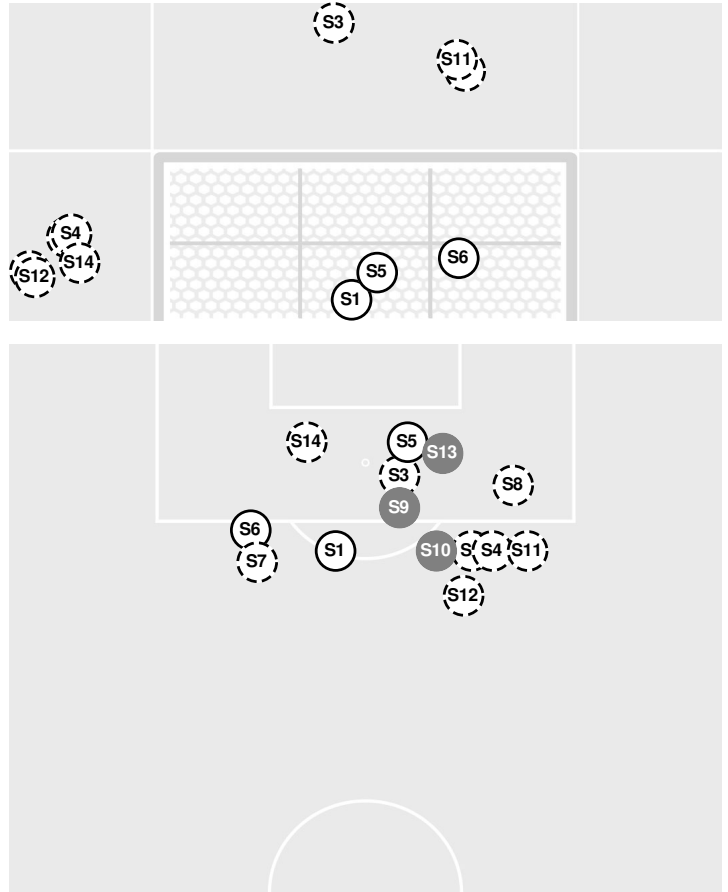

- 72:49 Foul on UIW.
- 74:25 Miners substitution: Mora, Ashlee for Hill, Marina.
- 74:25 Miners substitution: Barrera, Anessa for Lopez, Taya.
- 74:25 Miners substitution: Barry, Eve for Morales, Nicole.
- 74:25 Miners substitution: Williams, Sydney for Lopez, Anai.
- 75:52 Shot by Miners Quintero, Ana BLOCKED.
- 76:30 Cardinals substitution: Mata, Brianna for Dominguez, Zara.
- 76:30 Shot by Miners Stickney, Ally HIGH.
- 77:15 Yellow card on Cardinals Wannamaker, Sierra.
- 77:24 Shot by Miners Vitoria, Maya WIDE LEFT.
- 79:51 Cardinals substitution: Rodriguez, Addison for Olmo, Peri.
- 79:55 Foul on UTEP.
- 81:09 Foul on UTEP.
- 84:09 Offside against UTEP.
- 84:40 Miners substitution: Morales, Nicole for Barrera, Anessa.
- 85:15 Miners substitution: Hill, Marina for Williams, Sydney.
- 86:20 Corner kick by Miners [86:20].
- 86:25 Shot by Miners Morales, Nicole BLOCKED.
- 86:30 Corner kick by Miners [86:30].
- 87:13 Shot by Miners Vitoria, Maya WIDE LEFT.
- 87:58 Yellow card on Miners Vitoria, Maya.
- 88:15 Foul on UTEP.
- 90:00 End of period [90:00].

Shot Chart

CARDINALS

MINERS

S Shot Off Target
 S Shot On Target
 S Blocked
 G Goal / Own Goal

Shot Summary

Official Soccer Shot Chart - Final

UTEP vs UIW

9/12/2024 Gayle & Tom Benson Stadium, San Antonio
2024-25 Women's Soccer