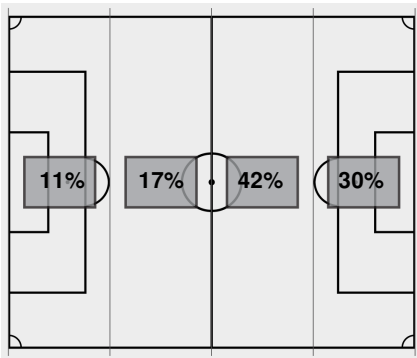

Offsides: UTEP 2, UIW 3.

Official Soccer Box Score - Final

UTEP vs UIW

9/12/2024 Gayle & Tom Benson Stadium, San Antonio
2024-25 Women's Soccer

Match Time: 7:00 PM

Match Duration: 02:16

Attendance: 210

Officials: Jose Dambrosio, Ningwei Li, Chris Gordon, Geoffrey Dennis

Attacking Direction →

14	TOTAL SHOTS	7
3	SHOTS ON TARGET	3
2	SAVES	3
7	CORNERS	3
2	OFFSIDES	3
1	YELLOW CARDS	2
0	RED CARDS	0
51%	POSSESSION TOTAL	49%

← Attacking Direction

Official's signature

UTEP vs UIW