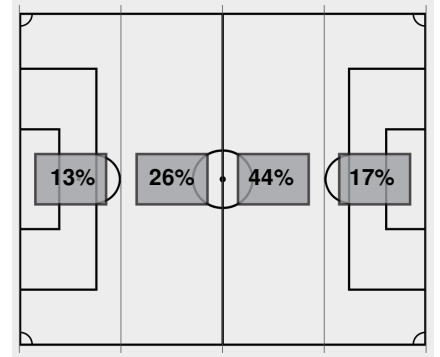

##	Goalkeepers	Dec	Min	GA	Saves
0	Erica Defferding	W	45:00	0	2

Saves by period	1	Total
Miners	2	2
Cardinals	2	2

Fouls	1	Total
Miners	3	3
Cardinals	3	3

Official Soccer Box Score - First Half

UTEP vs UIW

9/12/2024 Gayle & Tom Benson Stadium, San Antonio
2024-25 Women's Soccer

Match Time: 7:00 PM

Match Duration: 02:16

Attendance: 210

Officials: Jose Dambrosio, Ningwei Li, Chris Gordon, Geoffrey Dennis

Attacking Direction →

5	TOTAL SHOTS	5
2	SHOTS ON TARGET	2
2	SAVES	2
4	CORNERS	2
1	OFFSIDES	1
0	YELLOW CARDS	0
0	RED CARDS	0
53%	POSSESSION TOTAL	47%