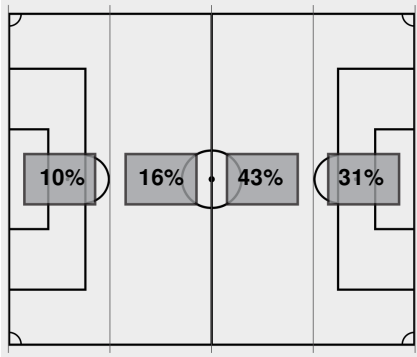

Official Soccer Box Score - First Half

UTEP vs UIW

9/12/2024 Gayle & Tom Benson Stadium, San Antonio
2024-25 Women's Soccer

Match Time: 7:00 PM

Match Duration: 02:16

Attendance: 210

Officials: Jose Dambrosio, Ningwei Li, Chris Gordon, Geoffrey Dennis

Attacking Direction →

5	TOTAL SHOTS	5
2	SHOTS ON TARGET	2
2	SAVES	2
4	CORNERS	2
1	OFFSIDES	1
0	YELLOW CARDS	0
0	RED CARDS	0
53%	POSSESSION TOTAL	47%