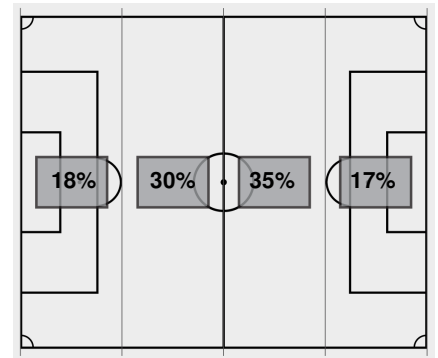

Offsides: UTEP 2, UIW 3.

Official Soccer Box Score - Final

UTEP vs UIW

9/12/2024 Gayle & Tom Benson Stadium, San Antonio
2024-25 Women's Soccer

Match Time: 7:00 PM

Match Duration: 02:16

Attendance: 210

Officials: Jose Dambrosio, Ningwei Li, Chris Gordon, Geoffrey Dennis

Attacking Direction →

14	TOTAL SHOTS	7
3	SHOTS ON TARGET	3
2	SAVES	3
7	CORNERS	3
2	OFFSIDES	3
1	YELLOW CARDS	2
0	RED CARDS	0
51%	POSSESSION TOTAL	49%

← Attacking Direction

Official's signature

UTEP vs UIW