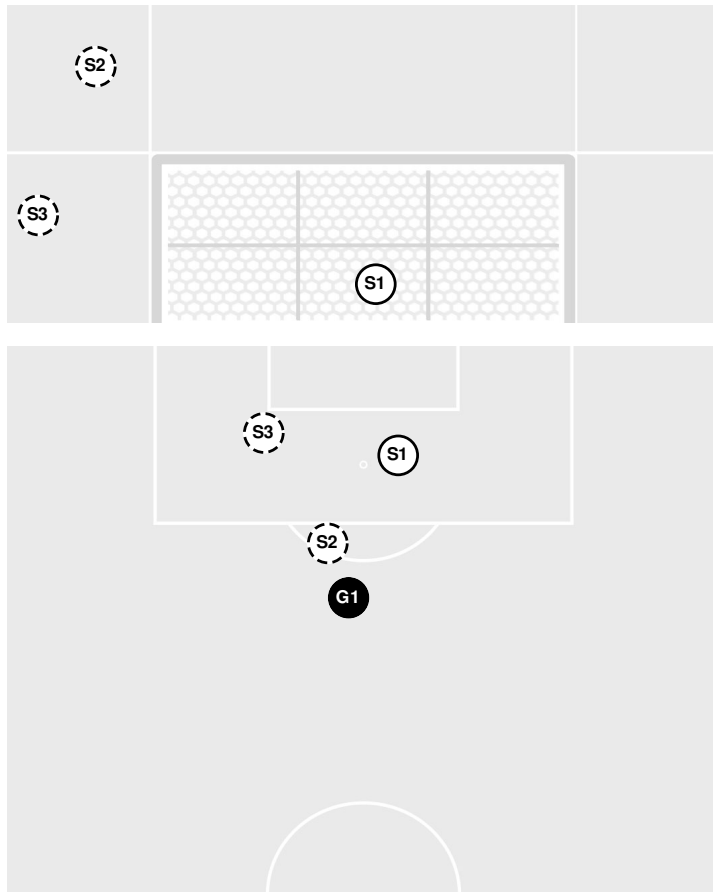

Official Soccer Shot Chart - Final UTEP vs Houston Christian

8/31/2024 Sorrels Field, Houston
2024-25 Women's Soccer

Match Time: 7:00 PM
Match Duration: 01:51
Attendance: 100

Officials: Frank Huber, Maria Banguera, Alexandra Platt, Melvin Rivas

Shots by Half Intervals	Huskies	1st Half	2nd Half	
		Miners	2	2
		4	10	

Shot Chart

HUSKIES