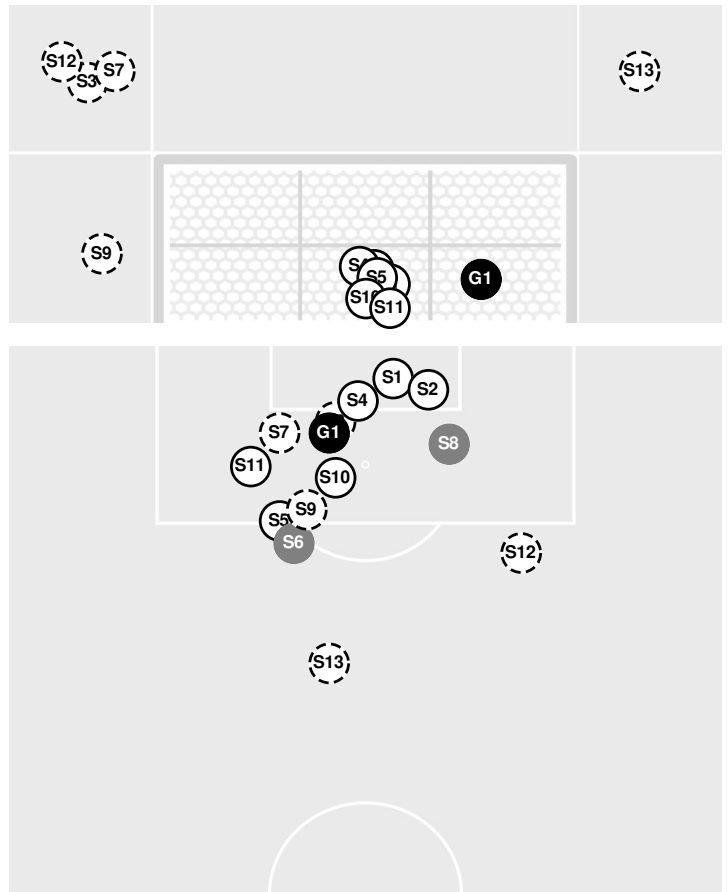

MINERS

Shot Off Target
Shot On Target
Blocked
Goal / Own Goal

Shot Summary