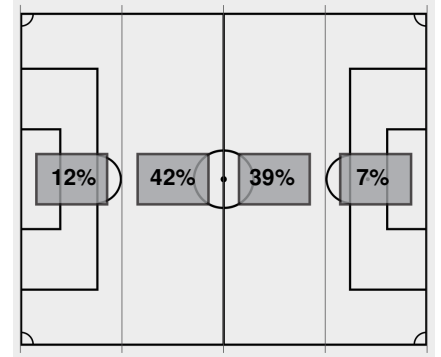

Official Soccer Box Score - First Half  
**UTEP vs Houston Christian**  
 8/31/2024 Sorrels Field, Houston  
 2024-25 Women's Soccer

**Match Time:** 7:00 PM  
**Match Duration:** 01:51  
**Attendance:** 100

**Officials:** Frank Huber, Maria Banguera, Alexandra Platt, Melvin Rivas

Attacking Direction →

4	TOTAL SHOTS	2
3	SHOTS ON TARGET	1
1	SAVES	3
1	CORNERS	1
2	OFFSIDES	0
0	YELLOW CARDS	0
0	RED CARDS	0
53%	POSSESSION TOTAL	47%