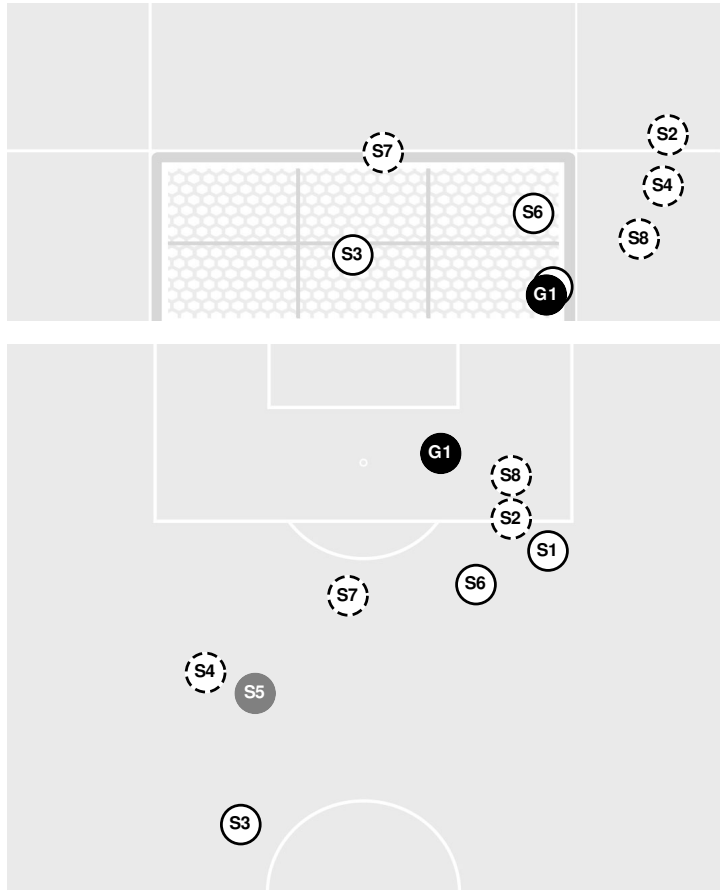

- 69:39 Miners substitution: Quintero, Ana for Patolo, Sheyliene.
- 69:39 Highlanders substitution: Araya, Amelie for Mahfoud, Sarah.
- 69:39 Highlanders substitution: Stewart, Audrey for Mendez, Daphane.
- 69:39 Highlanders substitution: Guyness, Sanaa for Dominguez, Arianna.
- 71:32 Foul on UC Riverside.
- 74:32 Miners substitution: Patolo, Sheyliene for Stickney, Ally.
- 74:32 Miners substitution: Mora, Ashlee for Roskos, Olivia.
- 74:32 Highlanders substitution: Hernandez, Julianna for Sekulich, Kyleigh.
- 75:12 Shot by Miners Quintero, Ana WIDE RIGHT.
- 75:44 Miners substitution: Vitoria, Maya for Lopez, Anai.
- 76:33 Foul on UC Riverside.
- 77:57 Highlanders substitution: Mendez, Daphane for Stewart, Audrey.
- 77:57 Highlanders substitution: Mahfoud, Sarah for Gartner, Paige.
- 77:57 Highlanders substitution: Hernandez, Selena for Araya, Amelie.
- 77:57 Foul on UTEP.
- 81:37 Miners substitution: Lopez, Anai for Vitoria, Maya.
- 82:05 Shot by Highlanders Mendez, Daphane, SAVE Amparano, Angelina.
- 85:17 Miners substitution: Villa Cuellar, Sarina for Patolo, Sheyliene.
- 85:23 Highlanders substitution: Dominguez, Arianna for Guyness, Sanaa.
- 87:11 Miners substitution: Hill, Marina for Lopez, Taya.
- 88:54 Shot by Highlanders Hernandez, Selena WIDE.
- 89:07 Shot by Highlanders Hernandez, Selena WIDE RIGHT.
- 90:00 End of period [90:00].

UC RIVERSIDE 0, UTEP 0

Officials: Fernando De La Rosa, Chris Lopez, Job Salcido, Gibby Widner

Shots by Half Intervals		1st Half	2nd Half
Miners		7	3
Highlanders		4	5

Shot Chart

MINERS

HIGHLANDERS

S Shot Off Target
 S Shot On Target
 S Blocked
 G Goal / Own Goal

Shot Summary

MINERS

No	Time	Player	Description
S1	11'	1, Sydney Williams	
S2	14'	2, Anai Lopez	
S3	25'	3, Mina Rodriguez	
S4	28'	2, Anai Lopez	Blocked
S5	32'	25, Leslie Gutierrez	
S6	33'	3, Mina Rodriguez	Blocked
S7	38'	10, Marina Hill	
S8	50'	7, Sheyliene Patolo	Saved
S9	55'	3, Mina Rodriguez	
S10	76'	9, Ana Quintero	