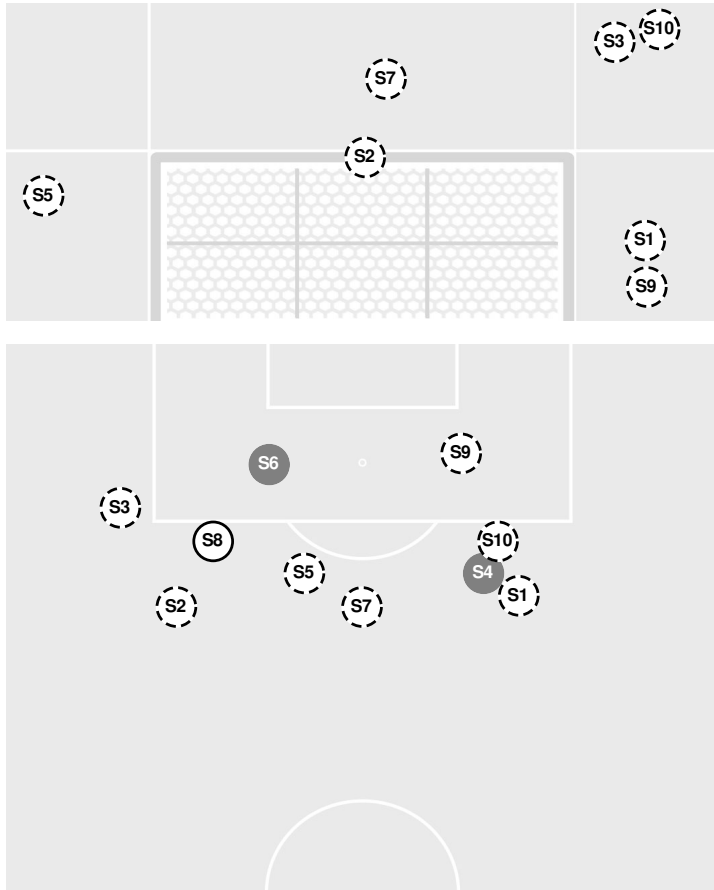

- 69:39 Miners substitution: Quintero, Ana for Patolo, Sheyliene.
- 69:39 Highlanders substitution: Araya, Amelie for Mahfoud, Sarah.
- 69:39 Highlanders substitution: Stewart, Audrey for Mendez, Daphane.
- 69:39 Highlanders substitution: Guyness, Sanaa for Dominguez, Arianna.
- 71:32 Foul on UC Riverside.
- 74:32 Miners substitution: Patolo, Sheyliene for Stickney, Ally.
- 74:32 Miners substitution: Mora, Ashlee for Roskos, Olivia.
- 74:32 Highlanders substitution: Hernandez, Julianna for Sekulich, Kyleigh.
- 75:12 Shot by Miners Quintero, Ana WIDE RIGHT.
- 75:44 Miners substitution: Vitoria, Maya for Lopez, Anai.
- 76:33 Foul on UC Riverside.
- 77:57 Highlanders substitution: Mendez, Daphane for Stewart, Audrey.
- 77:57 Highlanders substitution: Mahfoud, Sarah for Gartner, Paige.
- 77:57 Highlanders substitution: Hernandez, Selena for Araya, Amelie.
- 77:57 Foul on UTEP.
- 81:37 Miners substitution: Lopez, Anai for Vitoria, Maya.
- 82:05 Shot by Highlanders Mendez, Daphane, SAVE Amparano, Angelina.
- 85:17 Miners substitution: Villa Cuellar, Sarina for Patolo, Sheyliene.
- 85:23 Highlanders substitution: Dominguez, Arianna for Guyness, Sanaa.
- 87:11 Miners substitution: Hill, Marina for Lopez, Taya.
- 88:54 Shot by Highlanders Hernandez, Selena WIDE.
- 89:07 Shot by Highlanders Hernandez, Selena WIDE RIGHT.
- 90:00 End of period [90:00].

UC RIVERSIDE 0, UTEP 0

Officials: Fernando De La Rosa, Chris Lopez, Job Salcido, Gibby Widner

Shots by Half Intervals		1st Half	2nd Half
Miners		7	3
Highlanders		4	5

Shot Chart

MINERS

HIGHLANDERS

S Shot Off Target
 S Shot On Target
 S Blocked
 G Goal / Own Goal

Shot Summary

MINERS

No	Time	Player	Description
S1	11'	1, Sydney Williams	
S2	14'	2, Anai Lopez	
S3	25'	3, Mina Rodriguez	
S4	28'	2, Anai Lopez	Blocked
S5	32'	25, Leslie Gutierrez	
S6	33'	3, Mina Rodriguez	Blocked
S7	38'	10, Marina Hill	
S8	50'	7, Sheyliene Patolo	Saved
S9	55'	3, Mina Rodriguez	
S10	76'	9, Ana Quintero	