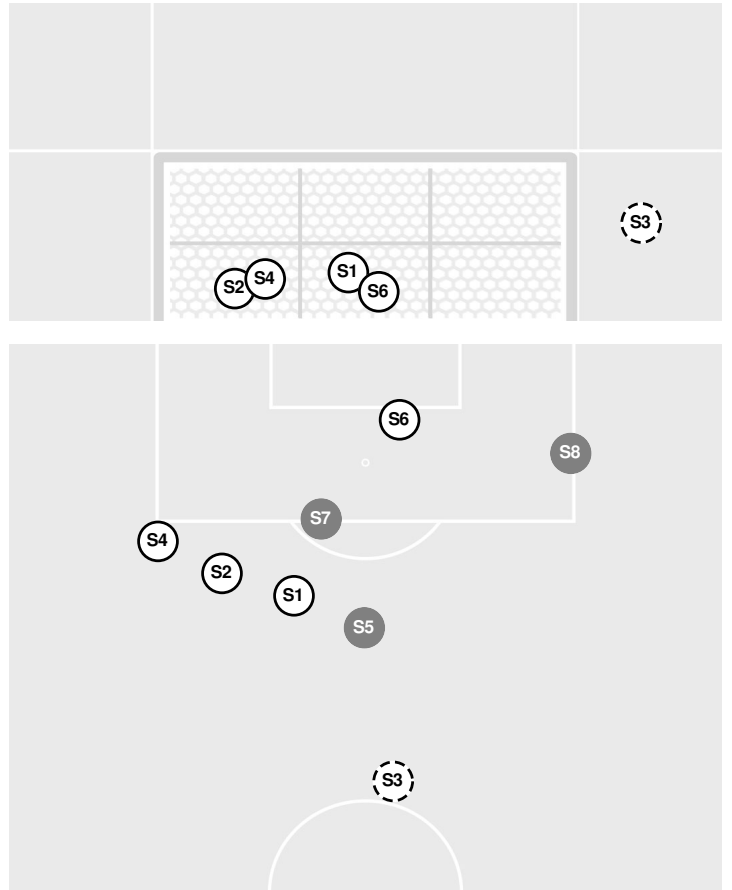

- 73:56 Foul on Abilene Christian.
- 74:37 Yellow card on Miners Patolo, Sheyliene.
- 74:37 Wildcats substitution: Simon, Baylie for Nylund, Emma.
- 74:37 Miners substitution: Lopez, Anai for Patolo, Sheyliene.
- 75:26 Shot by Miners Rodriguez, Mina BLOCKED.
- 76:13 Corner kick by Wildcats [76:13].
- 77:44 Foul on UTEP.
- 78:36 Wildcats substitution: Cerdon, Malia for Sarver, Taylor.
- 78:36 Miners substitution: McMillan, Hayden for Quintero, Ana.
- 79:01 Offside against UTEP.
- 80:15 Wildcats substitution: Anderson, Aliyah for Hollis, Raegan.
- 81:08 Foul on UTEP.
- 81:41 Foul on Abilene Christian.
- 82:24 Foul on UTEP.
- 83:00 Yellow card on Wildcats Miller, Amelia.
- 83:00 Miners substitution: Quintero, Ana for Stickney, Ally.
- 83:00 Miners substitution: Cook, Emma for Barry, Eve.
- 83:29 Wildcats substitution: Thorn, Chayse for Miller, Amelia.
- 84:27 Foul on UTEP.
- 84:27 Yellow card on Miners Hallman, Jared.
- 85:20 Foul on Abilene Christian.
- 86:11 Miners substitution: Patolo, Sheyliene for Villa Cuellar, Sarina.
- 86:36 Foul on Abilene Christian.
- 87:48 Foul on UTEP.
- 88:24 Foul on UTEP.
- 90:00 End of period [90:00].

UTEP 0, ABILENE CHRISTIAN 0

Official Soccer Shot Chart - Final
UTEP vs Abilene Christian
 8/17/2024 Elmer Gray Stadium, Abilene
 ACU vs. UTEP

Match Time: 7:00 PM
Match Duration: 02:00
Attendance: 232

Officials:

Shots by Half Intervals		1st Half	2nd Half
Wildcats		7	2
Miners		3	5

Shot Chart

WILDCATS

MINERS

S Shot Off Target
 S Shot On Target
 S Blocked
 G Goal / Own Goal

Shot Summary

WILDCATS

No	Time	Player	Description
S1	8'	11, Peyton Hill	Blocked
S2	9'	11, Peyton Hill	Saved
S3	18'	14, Amelia Miller	Blocked
S4	19'	2, Abby Smith	Saved
S5	19'	11, Peyton Hill	Saved
S6	31'	4, Emma Nylund	Blocked
S7	38'	8, McCarly Holloman	
S8	50'	19, Chayse Thorn	Saved
S9	67'	20, Gracie Kelly	Saved