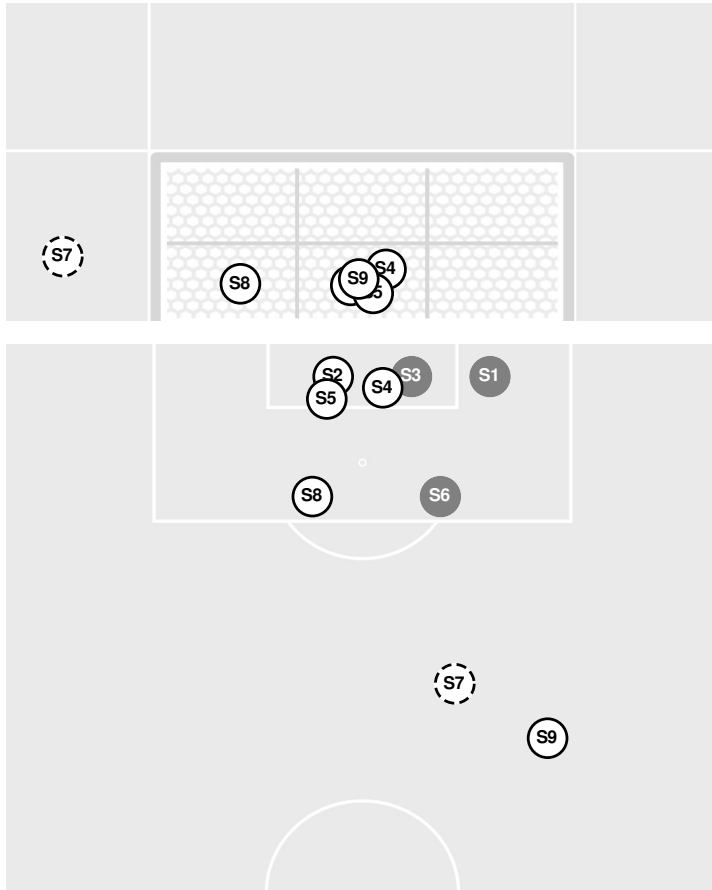

- 73:56 Foul on Abilene Christian.
- 74:37 Yellow card on Miners Patolo, Sheyliene.
- 74:37 Wildcats substitution: Simon, Baylie for Nylund, Emma.
- 74:37 Miners substitution: Lopez, Anai for Patolo, Sheyliene.
- 75:26 Shot by Miners Rodriguez, Mina BLOCKED.
- 76:13 Corner kick by Wildcats [76:13].
- 77:44 Foul on UTEP.
- 78:36 Wildcats substitution: Cerdon, Malia for Sarver, Taylor.
- 78:36 Miners substitution: McMillan, Hayden for Quintero, Ana.
- 79:01 Offside against UTEP.
- 80:15 Wildcats substitution: Anderson, Aliyah for Hollis, Raegan.
- 81:08 Foul on UTEP.
- 81:41 Foul on Abilene Christian.
- 82:24 Foul on UTEP.
- 83:00 Yellow card on Wildcats Miller, Amelia.
- 83:00 Miners substitution: Quintero, Ana for Stickney, Ally.
- 83:00 Miners substitution: Cook, Emma for Barry, Eve.
- 83:29 Wildcats substitution: Thorn, Chayse for Miller, Amelia.
- 84:27 Foul on UTEP.
- 84:27 Yellow card on Miners Hallman, Jared.
- 85:20 Foul on Abilene Christian.
- 86:11 Miners substitution: Patolo, Sheyliene for Villa Cuellar, Sarina.
- 86:36 Foul on Abilene Christian.
- 87:48 Foul on UTEP.
- 88:24 Foul on UTEP.
- 90:00 End of period [90:00].

UTEP 0, ABILENE CHRISTIAN 0

Official Soccer Shot Chart - Final
UTEP vs Abilene Christian
 8/17/2024 Elmer Gray Stadium, Abilene
 ACU vs. UTEP

Match Time: 7:00 PM
Match Duration: 02:00
Attendance: 232

Officials:

Shots by Half Intervals		1st Half	2nd Half
Wildcats		7	2
Miners		3	5

Shot Chart

WILDCATS

MINERS

S Shot Off Target
 S Shot On Target
 S Blocked
 G Goal / Own Goal

Shot Summary

WILDCATS

No	Time	Player	Description
S1	8'	11, Peyton Hill	Blocked
S2	9'	11, Peyton Hill	Saved
S3	18'	14, Amelia Miller	Blocked
S4	19'	2, Abby Smith	Saved
S5	19'	11, Peyton Hill	Saved
S6	31'	4, Emma Nylund	Blocked
S7	38'	8, McCarly Holloman	
S8	50'	19, Chayse Thorn	Saved
S9	67'	20, Gracie Kelly	Saved