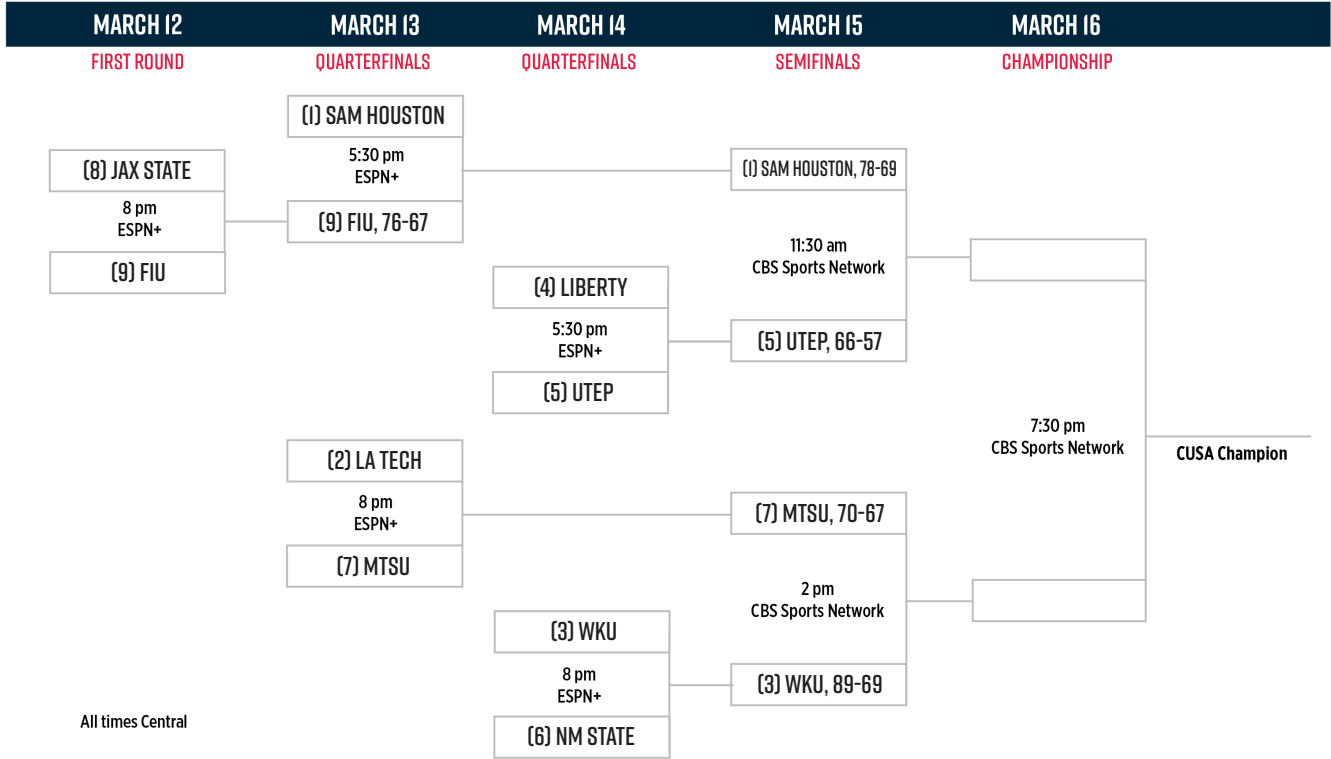

SCHEDULE OF EVENTS