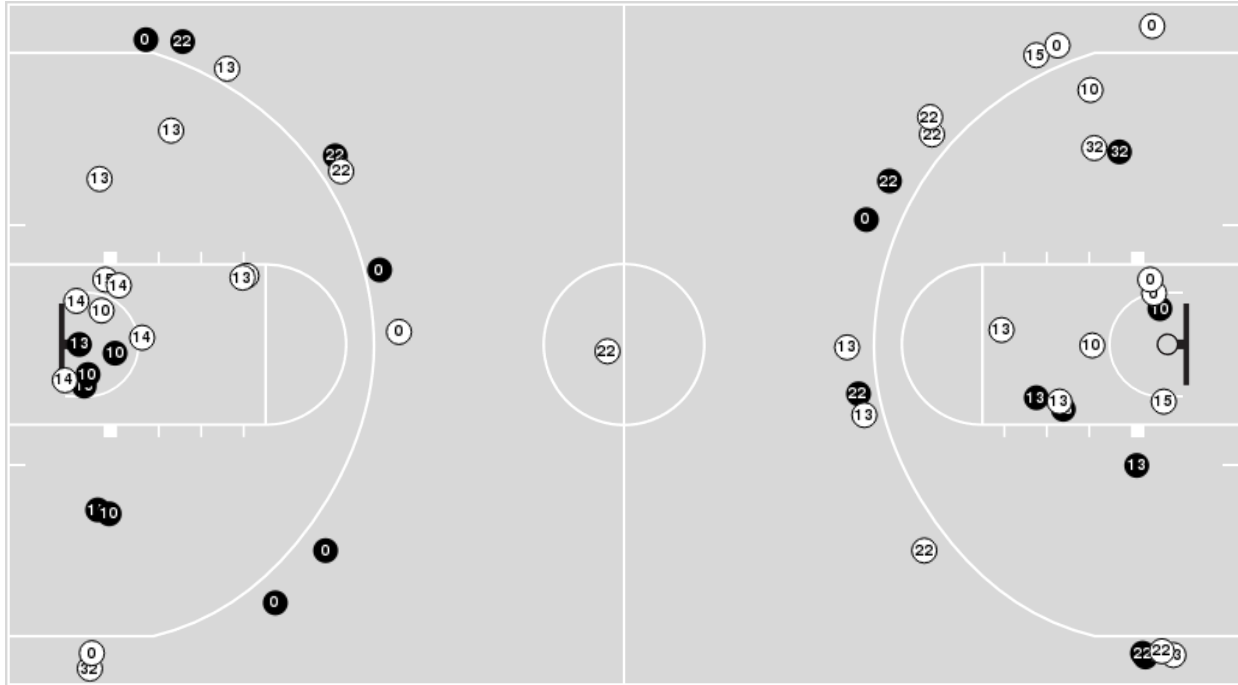

Players => 0, 1, 3, 5, 10, 11, 12, 13, 14, 15, 22, 23, 25, 32, 34 FG Types=>All Results=>All

Sam Houston

All Field Goals