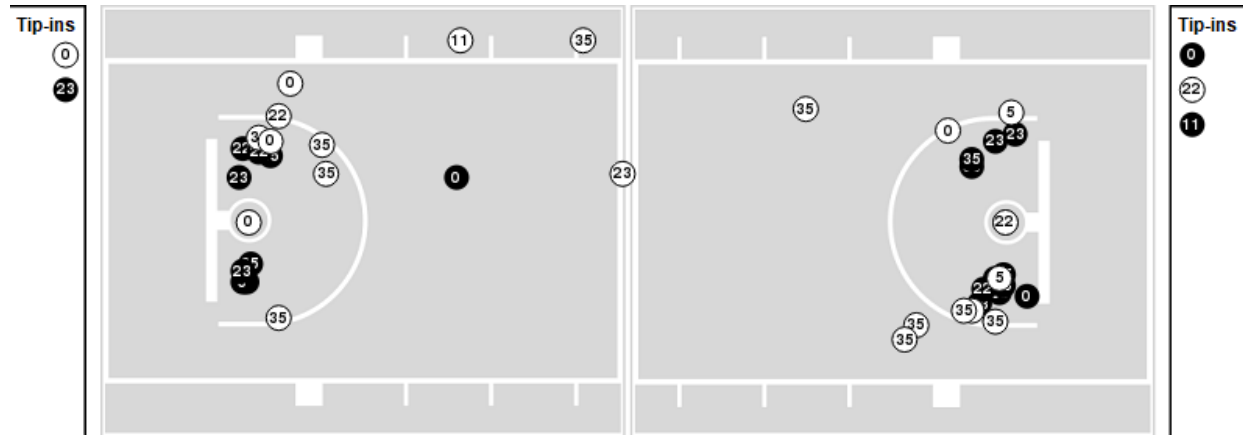

Blow Up Chart

● Made ○ Missed N - Player Number

UTEP	M/A	%
Field Goals	31/65	48
2 Points	25/51	49
3 Points	6/14	43
Free Throws	10/12	83

UTEP	M/A	%
Points in the Paint	48 (24 / 43)	56
Fast Break Points	9 (6/7)	86
Second Chance Points	12 (7/10)	70
Effective FG%	52