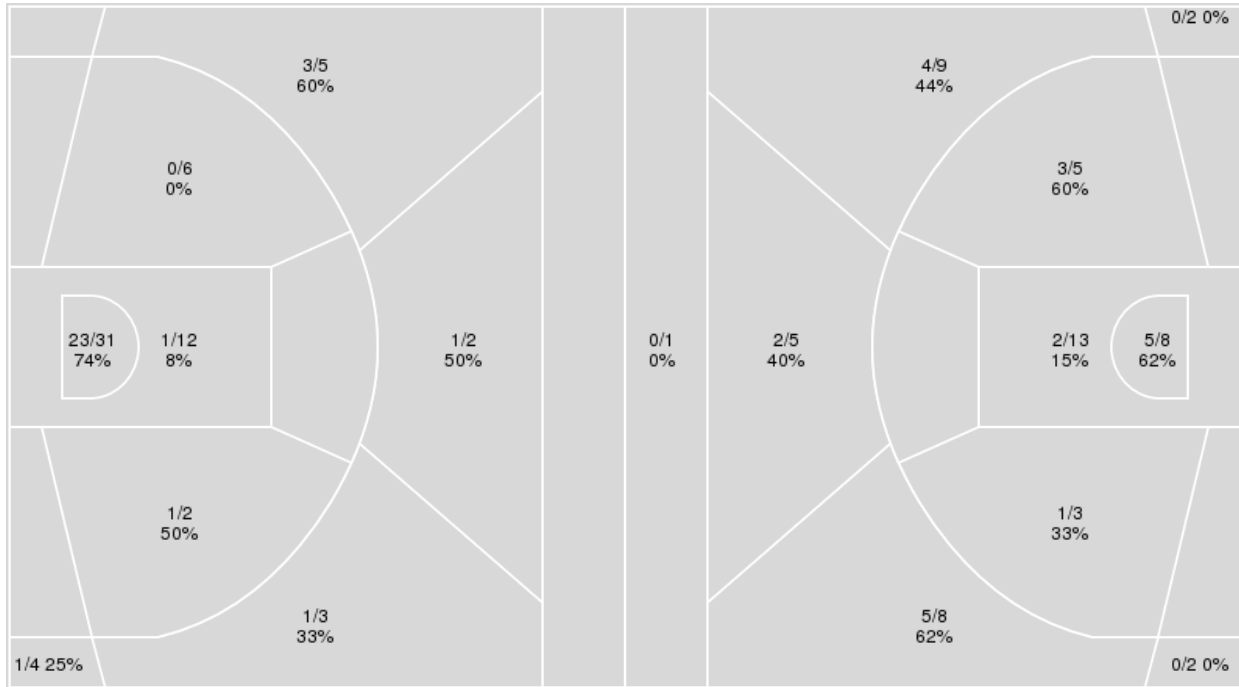

Sam Houston at UTEP

03/12/24 Propst Arena at the Von Braun Center, Huntsville
2023-24 Women's Basketball

Game Time: 5:30 PM
Game Duration: 1:47
Attendance: 227

Officials: Angelica Suffren, Natasha Camy, Brian Hall

{ Players => 0, 1, 2, 3, 4, 5, 10, 11, 12, 13, 20, 22, 23, 24, 35; } FG
Types => All; Results => All;

{ Players => 0, 1, 3, 5, 10, 11, 12, 13, 14, 15, 22, 23, 25, 32, 34; } FG
Types => All; Results => All;

UTEP

Sam Houston

UTEP	M/A	%
Field Goals	31/65	48
2 Points	25/51	49
3 Points	6/14	43
Free Throws	10/12	83

Sam Houston	M/A	%
Field Goals	22/56	39
2 Points	11/29	38
3 Points	11/27	41
Free Throws	9/12	75