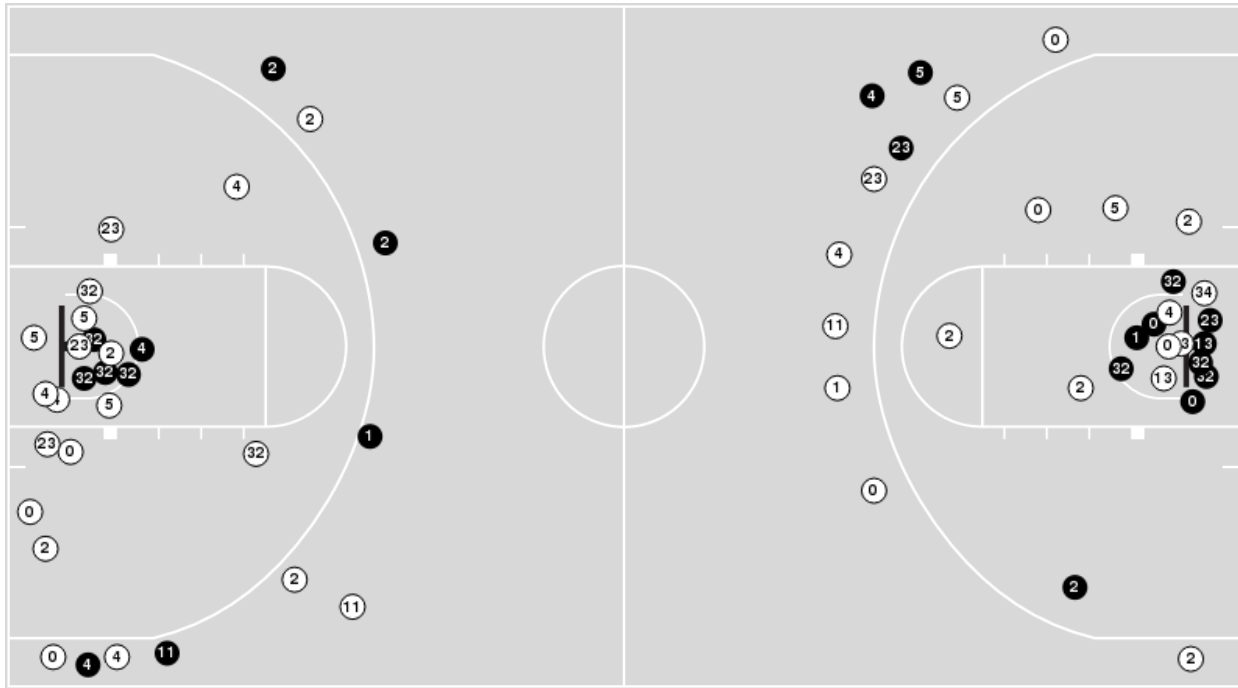

Officials: Gary Maxwell, Ray Natili, Amy Bonner

Players => 0, 1, 2, 3, 4, 5, 11, 13, 15, 20, 21, 23, 32, 33, 34 FG Types=>All Results=>All

UTEP

All Field Goals