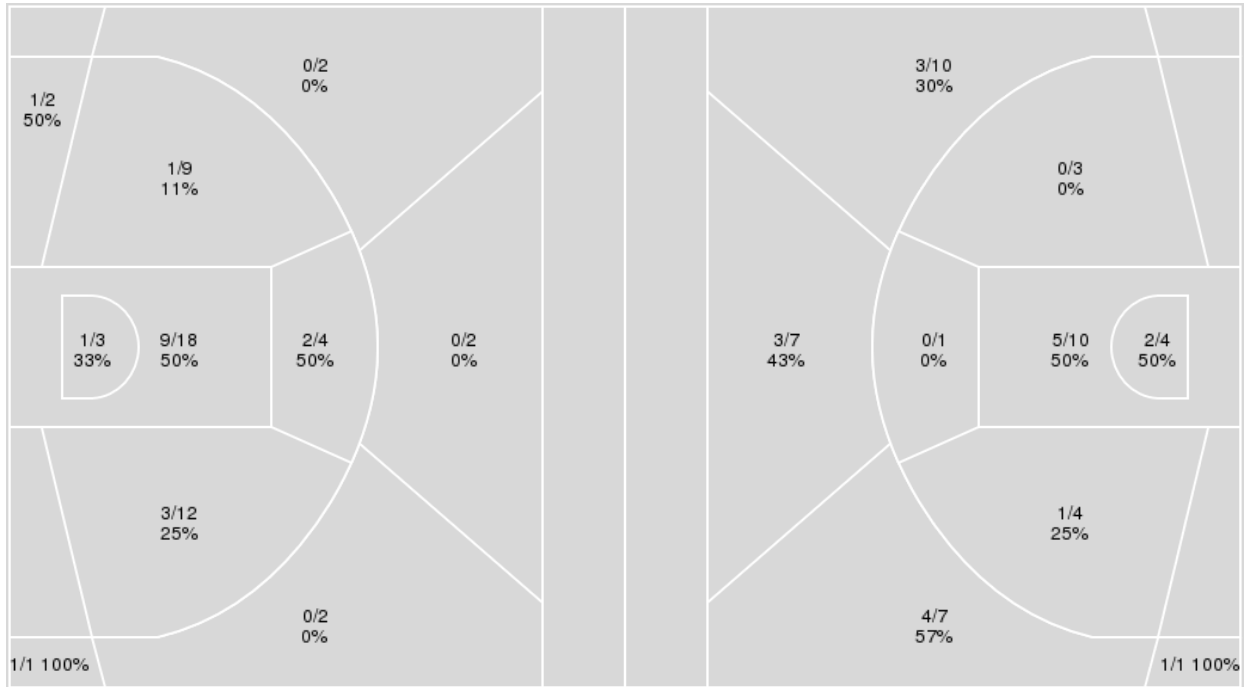

Middle Tenn. at UTEP

02/17/24 Don Haskins Center, El Paso
2023-24 Women's Basketball

Game Time: 1:00 PM
Game Duration: 1:41
Attendance: 1,411

Officials: Travis Jones, Corey Malone, Demoya Pugh

{ Players => 0, 1, 2, 3, 4, 5, 10, 11, 12, 13, 20, 22, 23, 24, 35; } FG
Types => All; Results => All;

{ Players => 0, 2, 3, 4, 9, 10, 12, 15, 22, 23, 31, 33, 40, 42, 55; } FG
Types => All; Results => All;

UTEP

Middle Tenn.

UTEP	M/A	%
Field Goals	18/55	33
2 Points	17/48	35
3 Points	1/7	14
Free Throws	4/7	57

Middle Tenn.	M/A	%
Field Goals	19/47	40
2 Points	8/22	36
3 Points	11/25	44
Free Throws	7/10	70