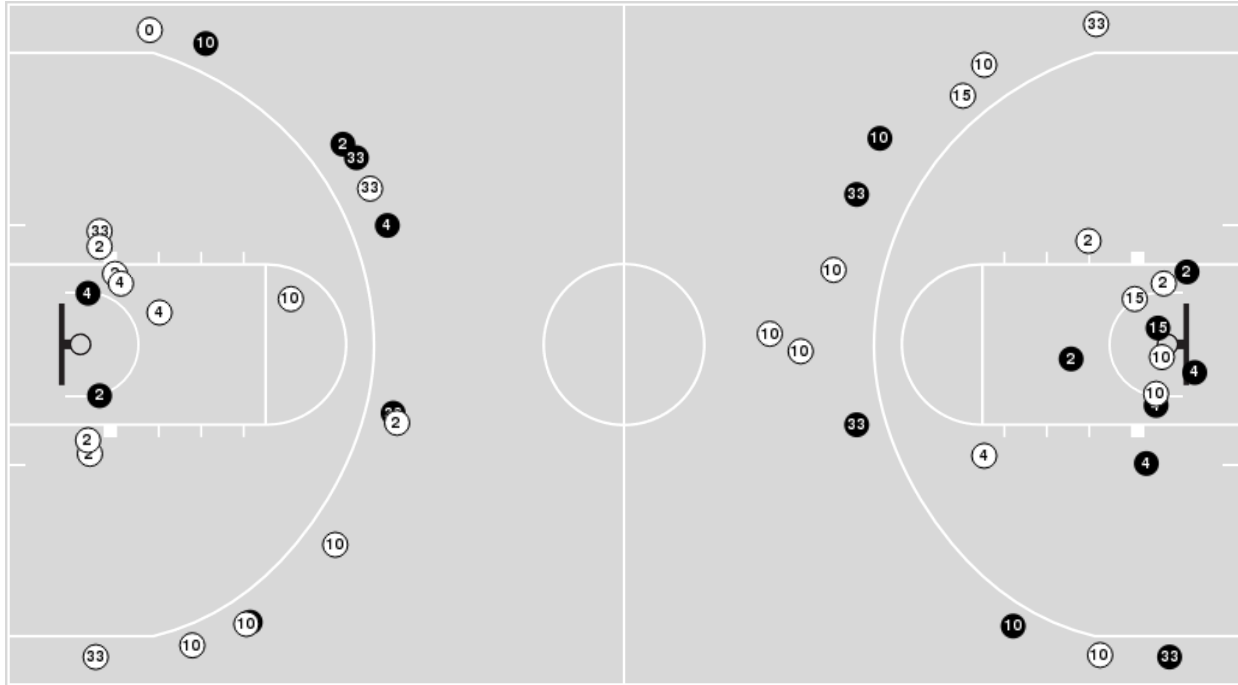

Players => 0, 2, 3, 4, 9, 10, 12, 15, 22, 23, 31, 33, 40, 42, 55FG Types=>AllResults=>All

Middle Tenn.

All Field Goals