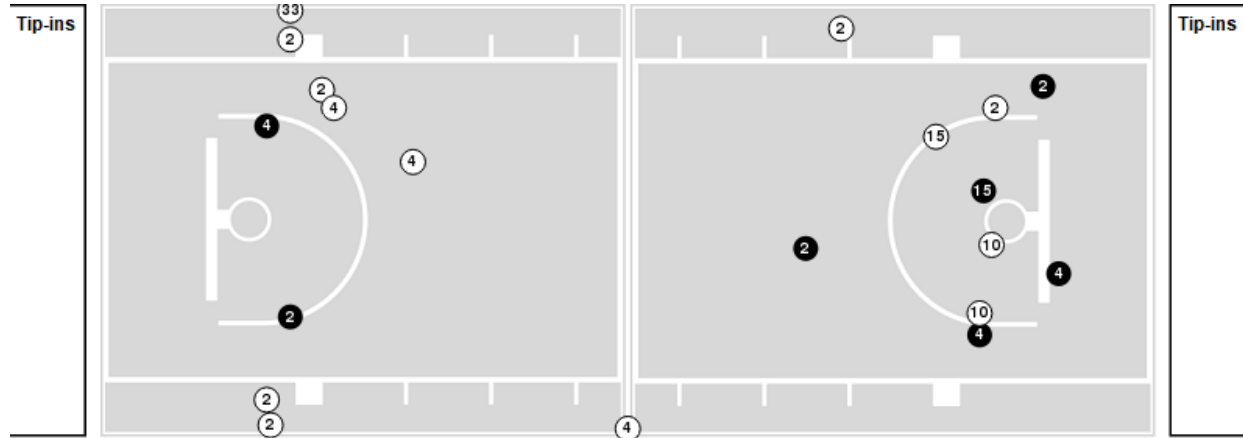

Blow Up Chart

● Made ○ Missed N - Player Number

Middle Tenn.	M/A	%
Field Goals	19/47	40
2 Points	8/22	36
3 Points	11/25	44
Free Throws	7/10	70

Middle Tenn.	M/A	%
Points in the Paint	14 (7 / 14)	50
Fast Break Points	18 (8/10)	80
Second Chance Points	4 (2/4)	50
Effective FG%	52