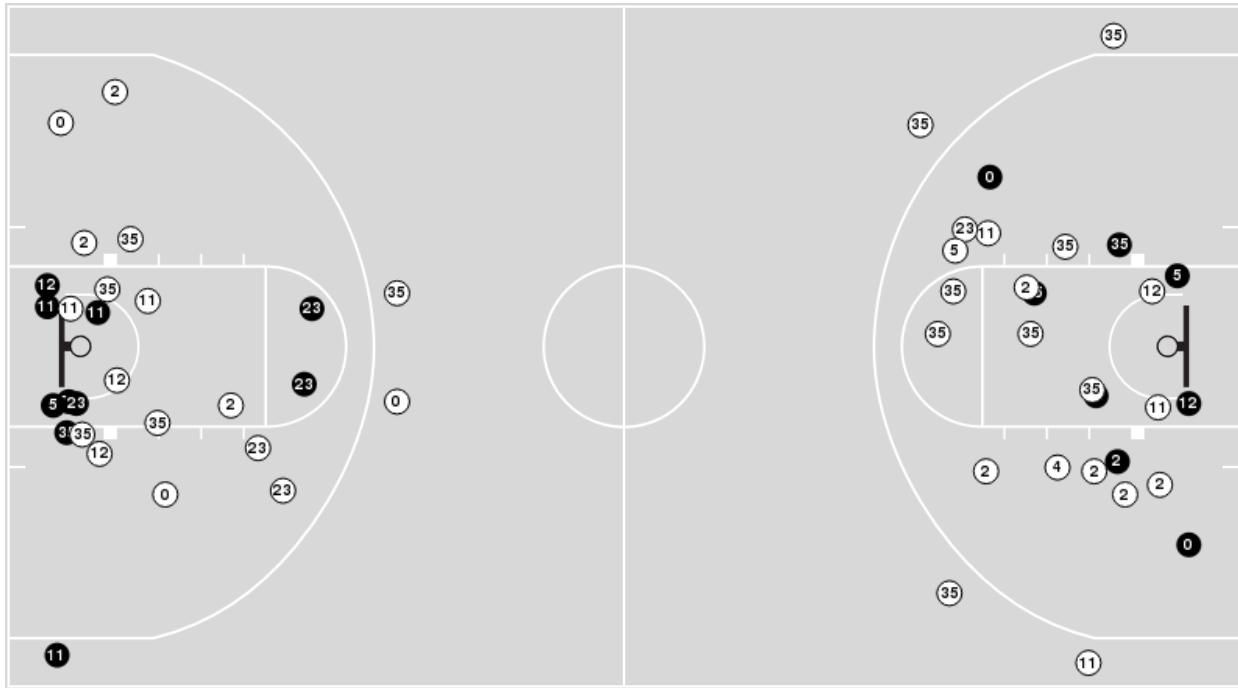

Players => 0, 1, 2, 3, 4, 5, 10, 11, 12, 13, 20, 22, 23, 24, 35 FG Types=>All Results=>All

UTEP

All Field Goals