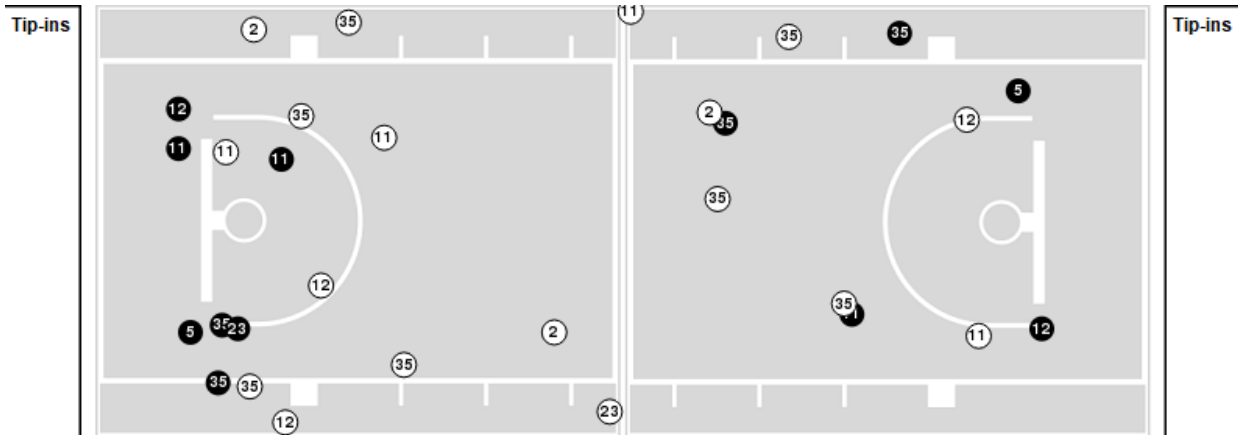

**UTEP**

**All Field Goals**

**Blow Up Chart**

● Made ○ Missed N - Player Number

UTEP	M/A	%
Field Goals	18/55	33
2 Points	17/48	35
3 Points	1/7	14
Free Throws	4/7	57

UTEP	M/A	%
Points in the Paint	20 (10 / 21)	48
Fast Break Points	2 (1/1)	100
Second Chance Points	6 (3/6)	50
Effective FG%	34	