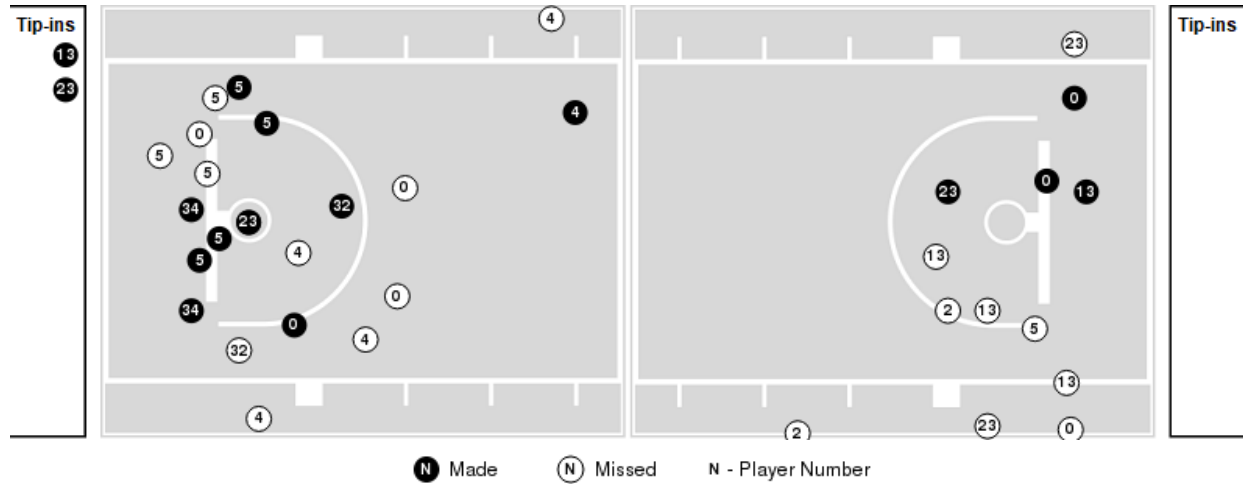

Officials: Kerry Sitton, Danny Chance, Rob Foster

Players => 0, 1, 2, 3, 4, 5, 11, 13, 15, 20, 21, 23, 32, 33, 34 FG Types=>All Results=>All

UTEP

All Field Goals

Blow Up Chart

| UTEP | M/A | % |
|-------------|-------|----|
| Field Goals | 26/63 | 41 |
| 2 Points | 16/39 | 41 |
| 3 Points | 10/24 | 42 |
| Free Throws | 12/21 | 57 |