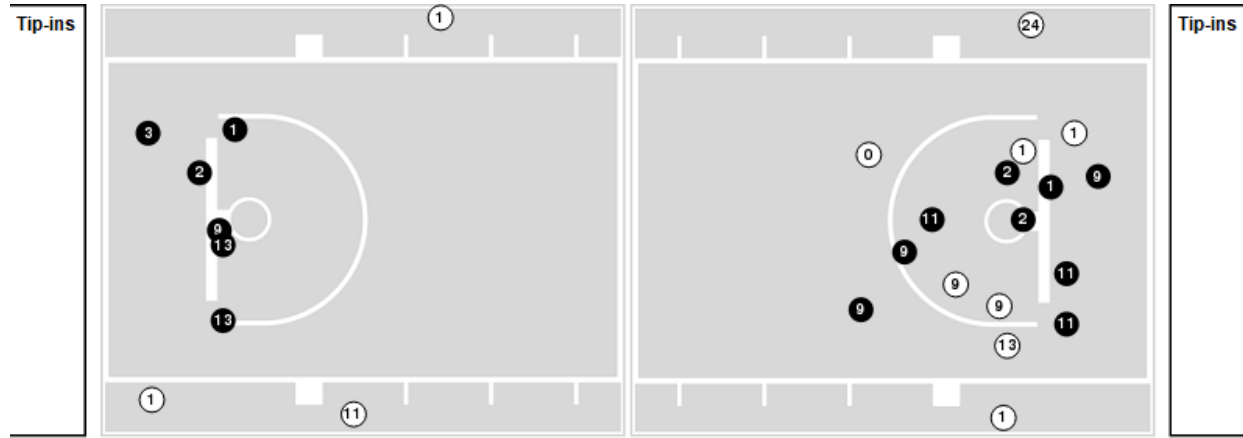

Officials: Kerry Sitton, Danny Chance, Rob Foster

Players => 0, 1, 2, 3, 4, 5, 6, 9, 11, 13, 14, 21, 24, 25FG Types=>AllResults=>All

New Mexico St.

All Field Goals

Blow Up Chart

● Made ○ Missed N - Player Number