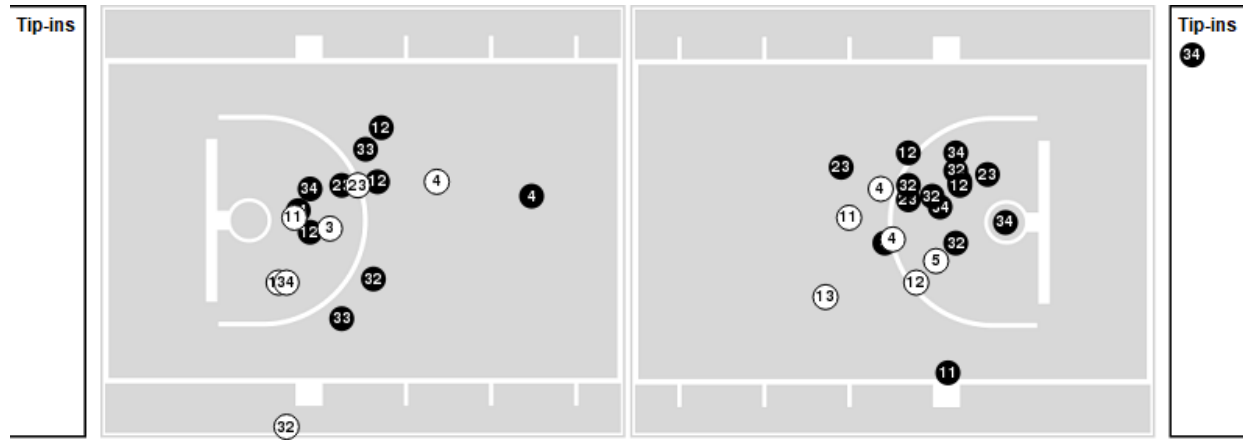

Seattle U	M/A	%
Field Goals	22/49	45
2 Points	12/26	46
3 Points	10/23	43
Free Throws	18/25	72

Seattle U	M/A	%
Points in the Paint	24 (12 / 24)	50
Fast Break Points	14 (11/13)	85
Second Chance Points	8 (4/9)	44
Effective FG%	55	

Officials: Jason Baker, Josue Nieves, John St. Claire

Players => 0, 1, 2, 3, 4, 5, 11, 12, 13, 15, 20, 23, 25, 32, 33, 34 FG Types=>All Results=>All

UTEP

All Field Goals

Blow Up Chart

● Made ○ Missed N - Player Number

UTEP	M/A	%
Field Goals	32/57	56
2 Points	25/40	62
3 Points	7/17	41
Free Throws	17/19	89

UTEP	M/A	%
Points in the Paint	50 (25 / 37)	68
Fast Break Points	20 (11/12)	92
Second Chance Points	12 (7/10)	70
Effective FG%	62	