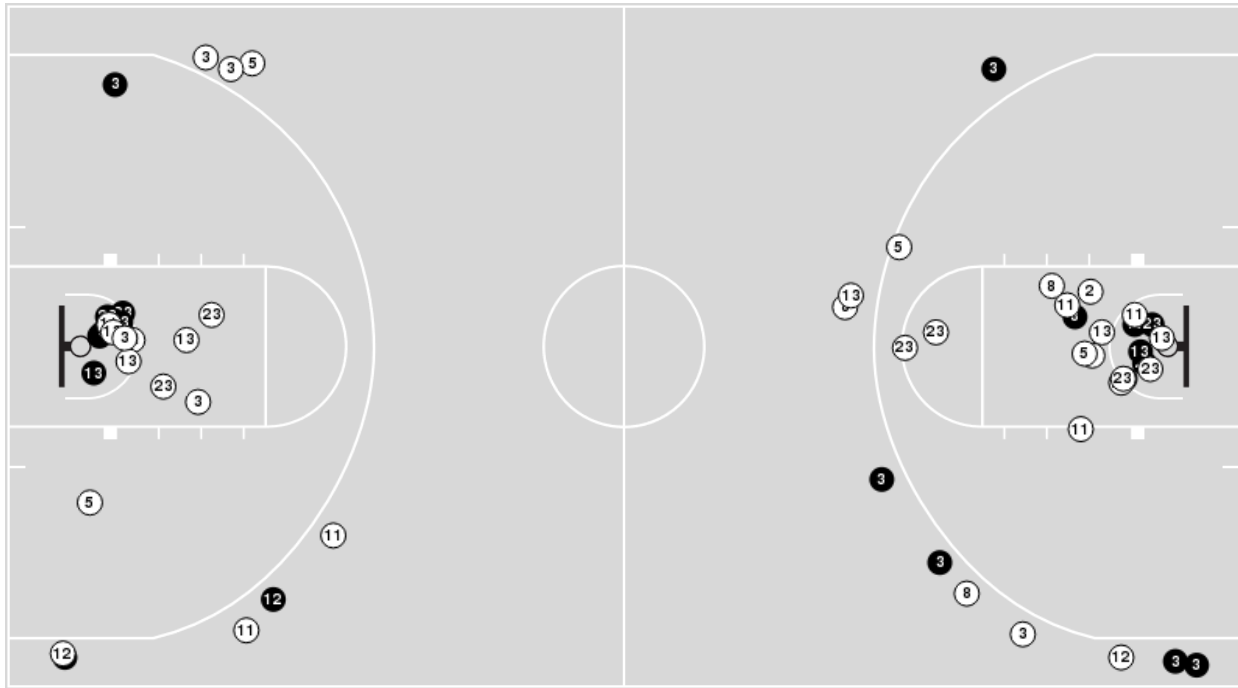

Officials: Scott Yarbrough, Kelly Broomfield, Tucker Furlow

Players => 2, 3, 5, 8, 10, 11, 12, 13, 15, 20, 22, 23, 25FG Types=>AllResults=>All

UTEP

All Field Goals

Blow Up Chart

● Made ○ Missed N - Player Number