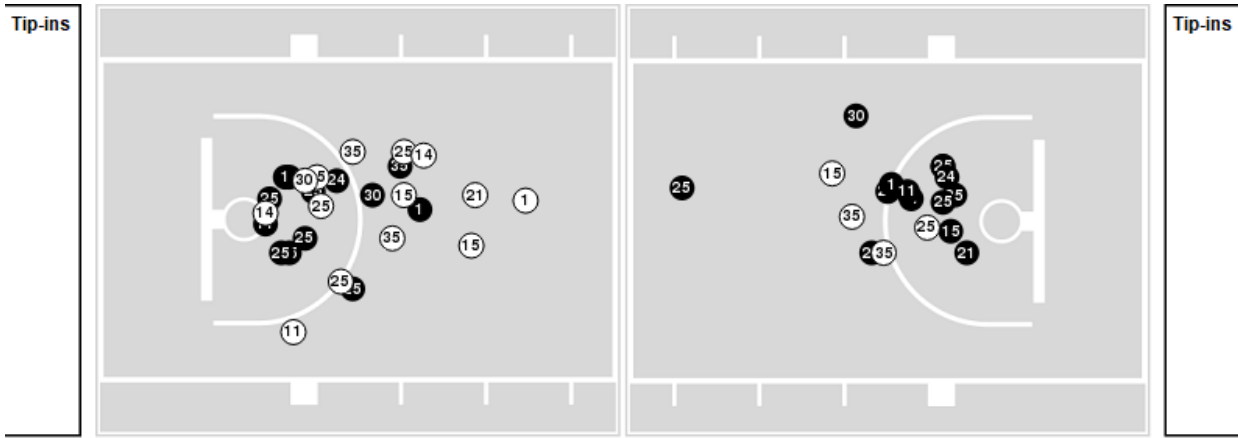

Blow Up Chart

● Made   ○ Missed   N - Player Number

BYU	M/A	%
Field Goals	36/74	49
2 Points	29/47	62
3 Points	7/27	26
Free Throws	2/2	100

BYU	M/A	%
Points in the Paint	54 (27 / 45)	60
Fast Break Points	12 (6/6)	100
Second Chance Points	9 (4/10)	40
Effective FG%	53