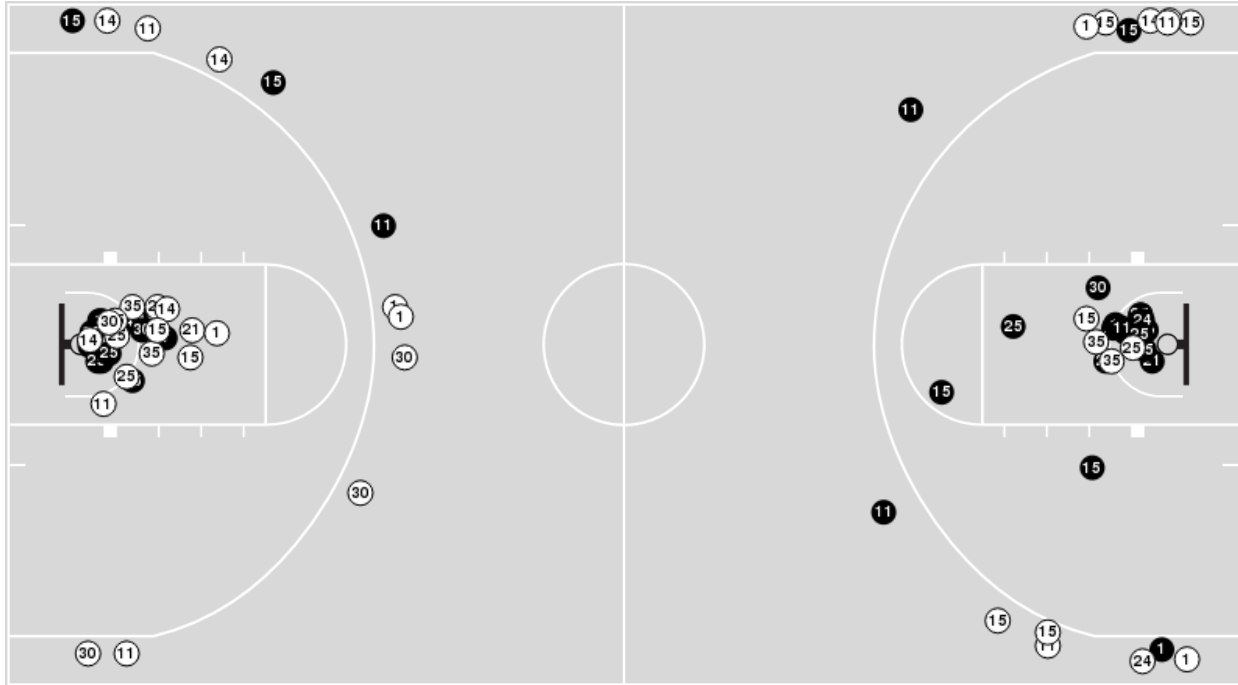

Officials: Scott Yarbrough, Kelly Broomfield, Tucker Furlow

Players => 0, 1, 2, 8, 11, 14, 15, 21, 23, 24, 25, 30, 33, 35, 45FG Types=>AllResults=>All

BYU

All Field Goals