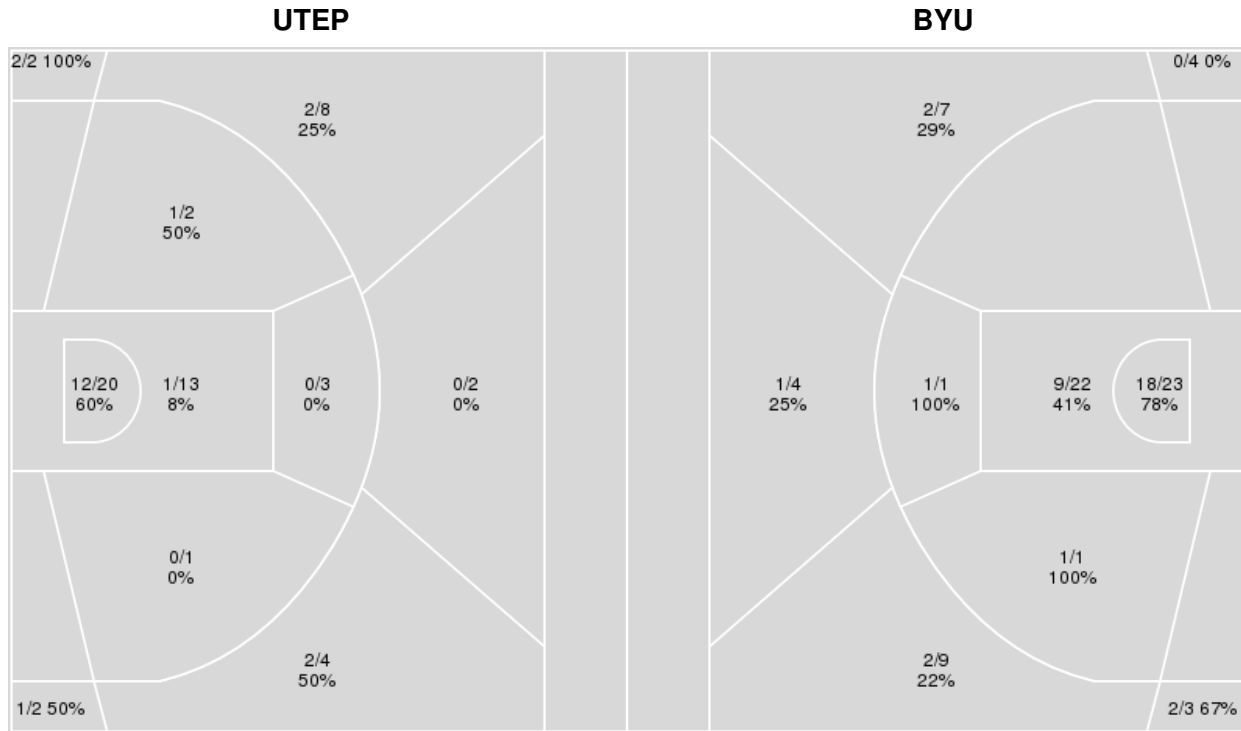

Officials: Scott Yarbrough, Kelly Broomfield, Tucker Furlow

{ Players => 2, 3, 5, 8, 10, 11, 12, 13, 15, 20, 22, 23, 25; } FG Types => All; Results => All;

{ Players => 0, 1, 2, 8, 11, 14, 15, 21, 23, 24, 25, 30, 33, 35, 45; } FG Types => All; Results => All;

UTEP	M/A	%
Field Goals	21/57	37
2 Points	14/39	36
3 Points	7/18	39
Free Throws	19/25	76

BYU	M/A	%
Field Goals	36/74	49
2 Points	29/47	62
3 Points	7/27	26
Free Throws	2/2	100