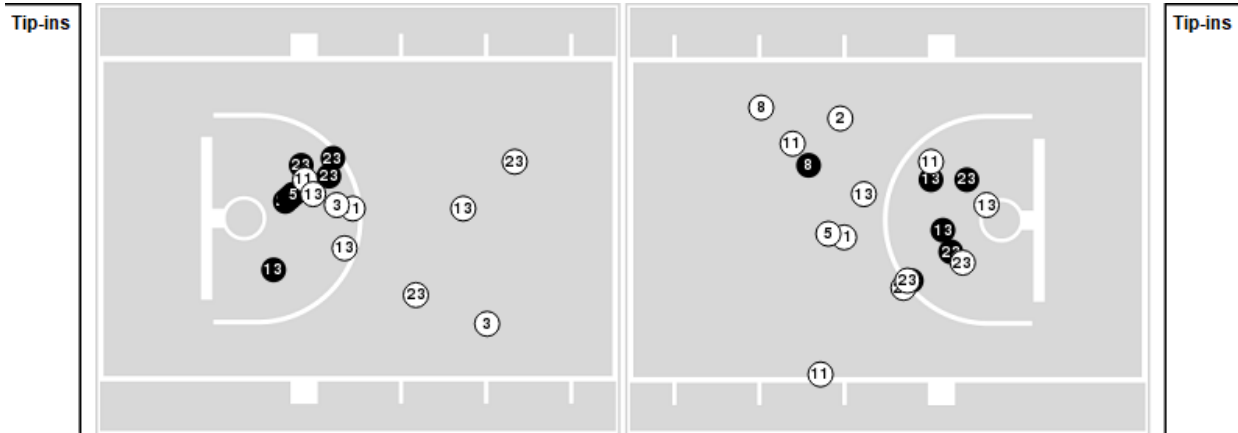

Officials: Scott Yarbrough, Kelly Broomfield, Tucker Furlow

Players => 2, 3, 5, 8, 10, 11, 12, 13, 15, 20, 22, 23, 25FG Types=>AllResults=>All

UTEP

All Field Goals

Blow Up Chart

● Made ○ Missed N - Player Number