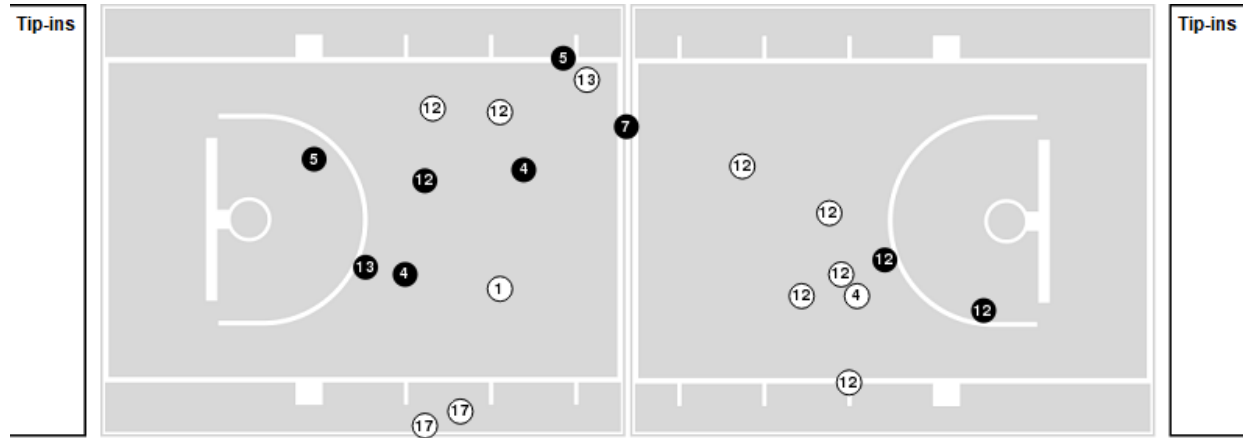

Blow Up Chart

● Made ○ Missed N - Player Number

Ark.-Pine Bluff	M/A	%
Field Goals	21/55	38
2 Points	14/34	41
3 Points	7/21	33
Free Throws	13/18	72

Ark.-Pine Bluff	M/A	%
Points in the Paint	16 (8 / 17)	47
Fast Break Points	8 (5/6)	83
Second Chance Points	11 (6/14)	43
Effective FG%	45