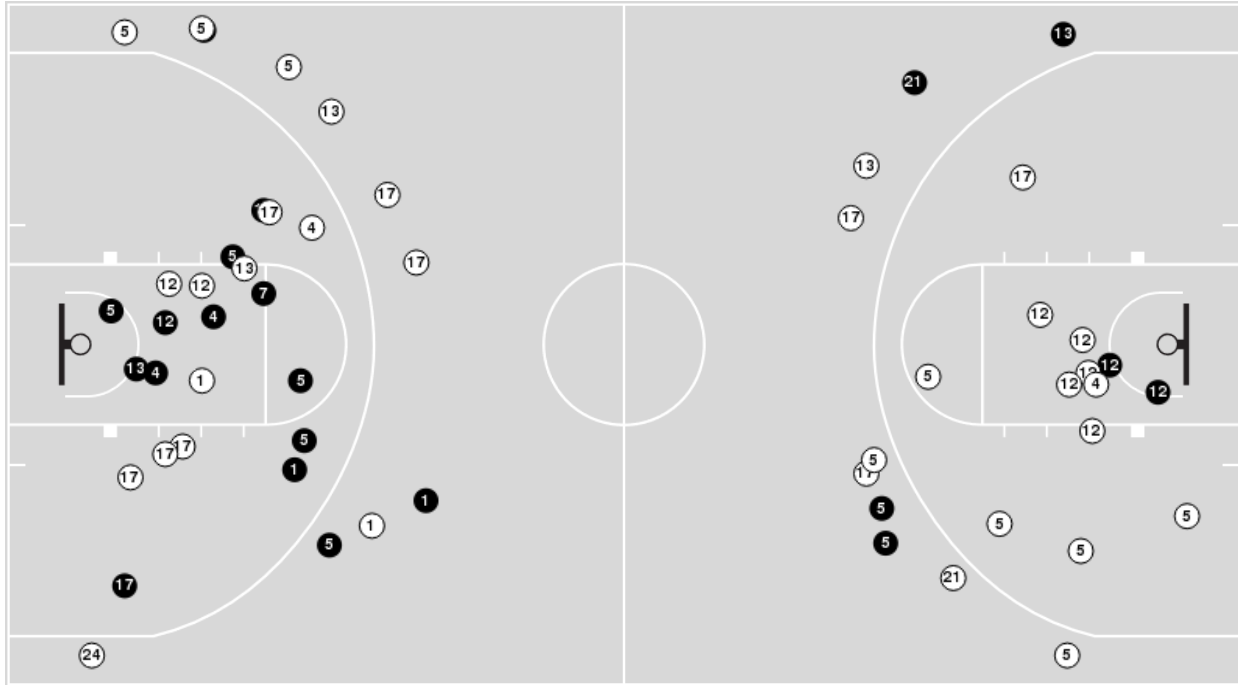

Players => 0, 1, 2, 4, 5, 7, 10, 12, 13, 15, 17, 21, 24 FG Types=>All Results=>All

Ark.-Pine Bluff

All Field Goals