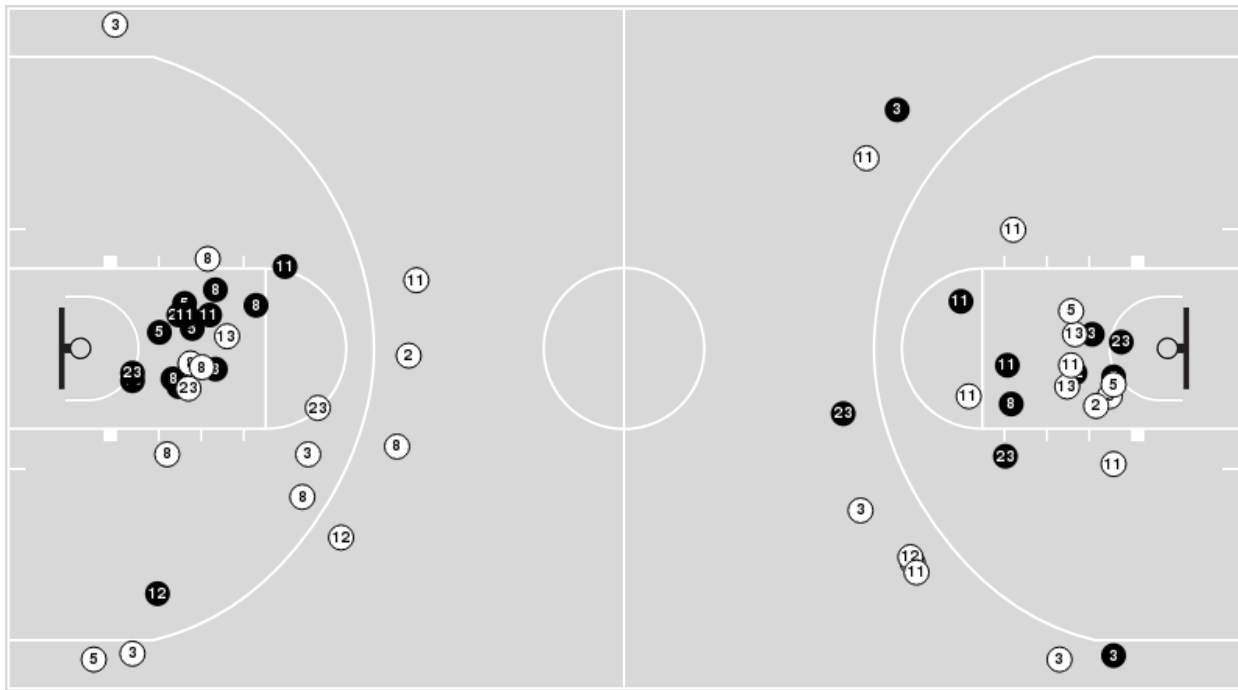

Officials: Katrina Cutler, Jennifer White, Paige Parliament

Players => 2, 3, 5, 8, 10, 11, 12, 13, 15, 20, 22, 23, 25FG Types=>AllResults=>All

UTEP

All Field Goals