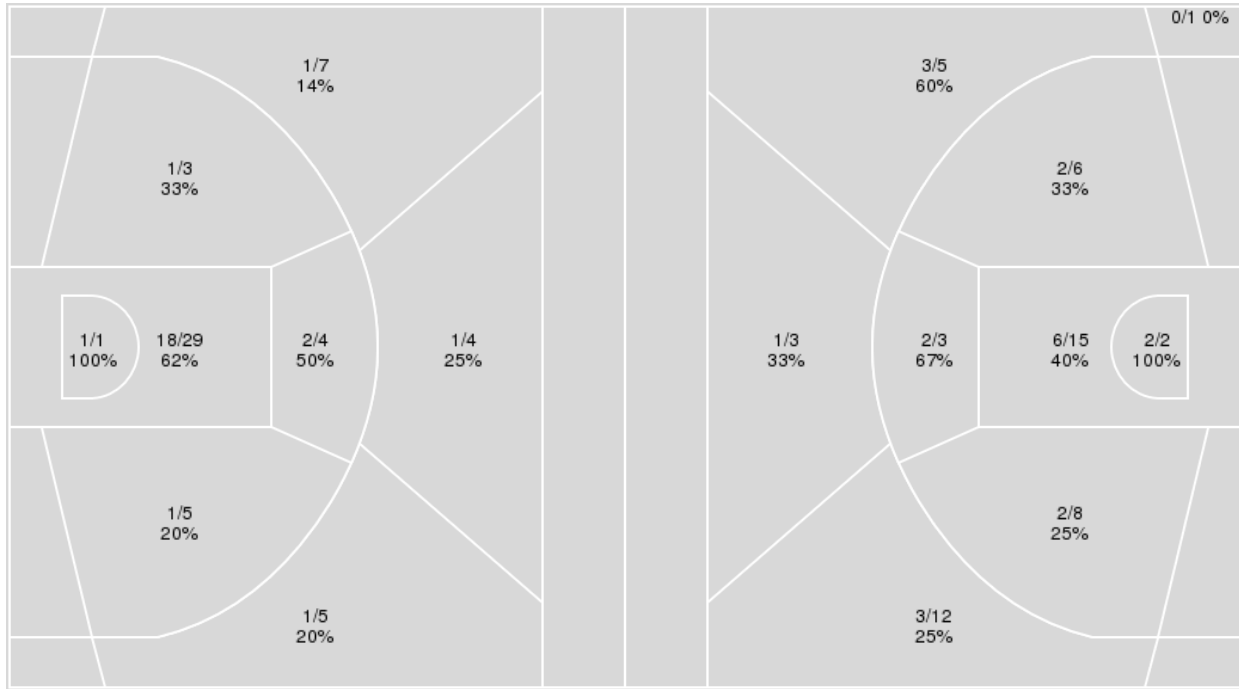

Ark.-Pine Bluff at UTEP

12/19/24 Don Haskins Center, El Paso
2024-25 Women's Basketball

Officials: Katrina Cutler, Jennifer White, Paige Parliament

{ Players => 2, 3, 5, 8, 10, 11, 12, 13, 15, 20, 22, 23, 25; } FG Types => All; Results => All;

{ Players => 0, 1, 2, 4, 5, 7, 10, 12, 13, 15, 17, 21, 24; } FG Types => All; Results => All;

UTEP

Ark.-Pine Bluff

UTEP	M/A	%
Field Goals	26/58	45
2 Points	23/42	55
3 Points	3/16	19
Free Throws	15/17	88

Ark.-Pine Bluff	M/A	%
Field Goals	21/55	38
2 Points	14/34	41
3 Points	7/21	33
Free Throws	13/18	72