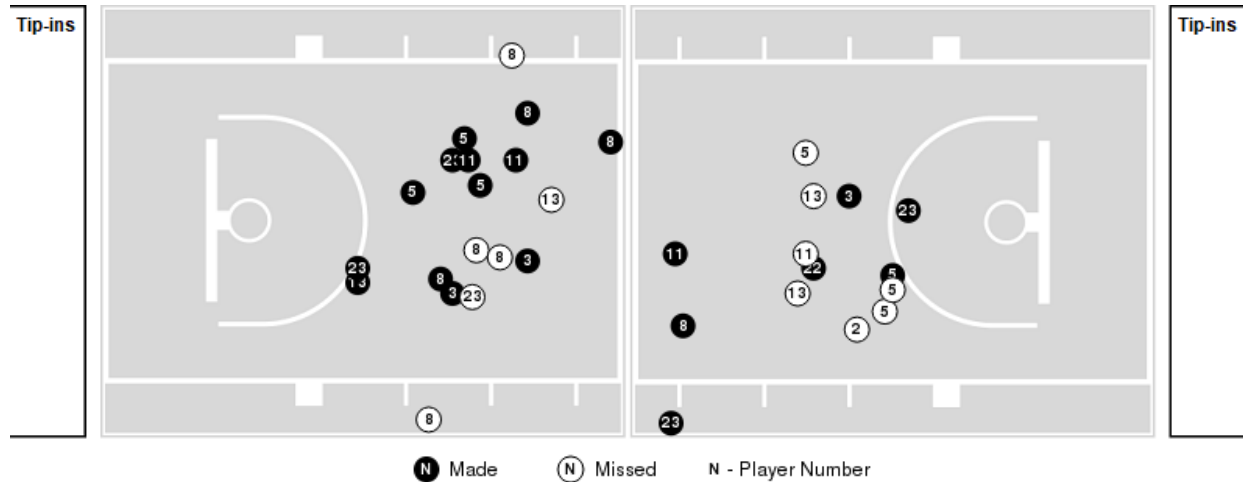

Blow Up Chart

UTEP	M/A	%
Field Goals	26/58	45
2 Points	23/42	55
3 Points	3/16	19
Free Throws	15/17	88

UTEP	M/A	%
Points in the Paint	38 (19 / 30)	63
Fast Break Points	14 (9/9)	100
Second Chance Points	4 (3/5)	60
Effective FG%	47