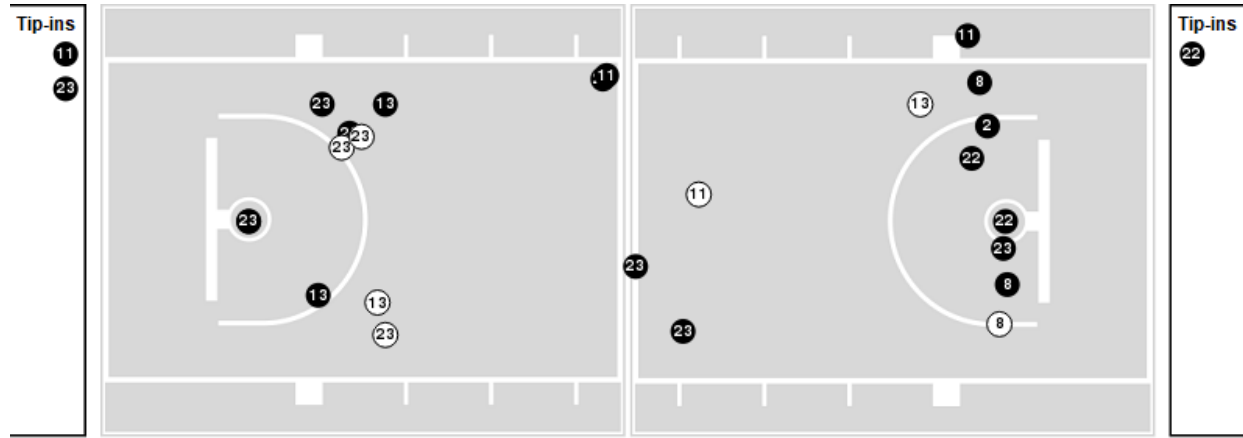

**Officials:** Marc Merritt, Cheryl Blue, Amy Krommenhoek

Players => 2, 3, 5, 8, 10, 11, 12, 13, 15, 20, 22, 23, 25FG Types=>AllResults=>All

**UTEP**

**All Field Goals**

**Blow Up Chart**

● Made ○ Missed N - Player Number