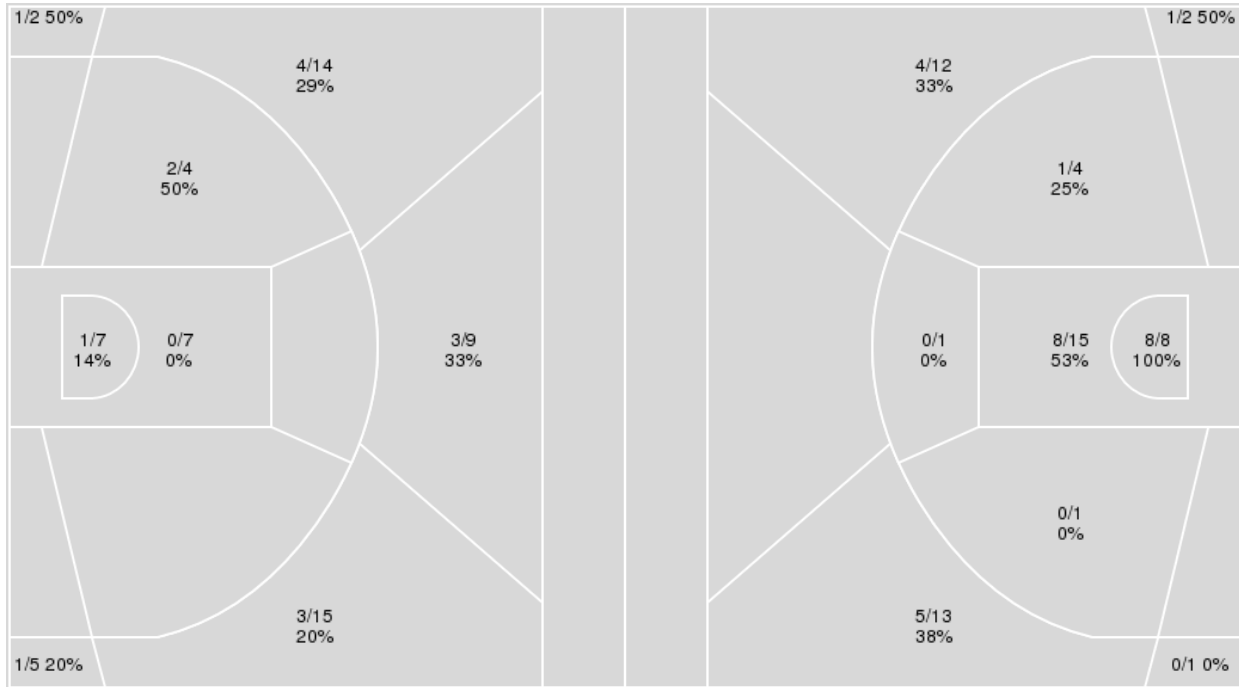

UTEP at Utah Tech

12/14/24 Burns Arena, St. George, Utah
2024-25 Women's Basketball

Officials: Marc Merritt, Cheryl Blue, Amy Krommenhoek

{ Players => 0, 1, 2, 3, 4, 5, 6, 10, 11, 12, 13, 14, 15, 21, 22, 23, 24, 25;
} FG Types => All; Results => All;

{ Players => 2, 3, 5, 8, 10, 11, 12, 13, 15, 20, 22, 23, 25; } FG Types =>
All; Results => All;

Utah Tech

UTEP

Utah Tech	M/A	%
Field Goals	15/63	24
2 Points	3/18	17
3 Points	12/45	27
Free Throws	15/17	88

UTEP	M/A	%
Field Goals	27/57	47
2 Points	17/29	59
3 Points	10/28	36
Free Throws	7/14	50