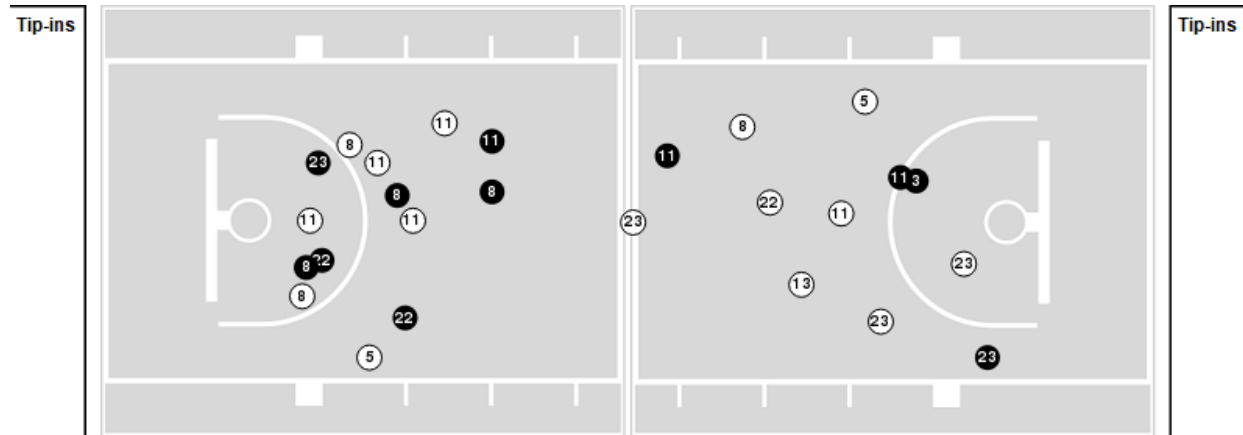

Officials: Tucker Furlow, Travis Clark, Karli Jelden

Players => 2, 3, 5, 8, 10, 11, 12, 13, 15, 20, 22, 23, 25FG Types=>AllResults=>All

UTEP

All Field Goals

Blow Up Chart

● Made ○ Missed N - Player Number

UTEP	M/A	%
Field Goals	18/41	44
2 Points	13/30	43
3 Points	5/11	45
Free Throws	11/16	69