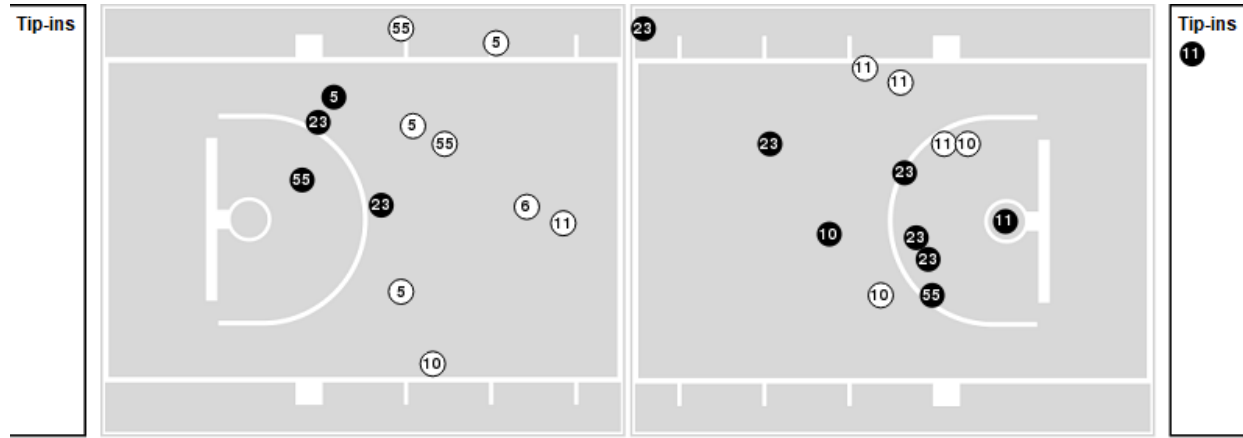

Blow Up Chart

N Made   **O** Missed   **N** - Player Number

Tarleton St.	M/A	%
Field Goals	18/47	38
2 Points	13/29	45
3 Points	5/18	28
Free Throws	8/13	62

Tarleton St.	M/A	%
Points in the Paint	22 (11 / 21)	52
Fast Break Points	5 (3/3)	100
Second Chance Points	5 (3/9)	33
Effective FG%	44