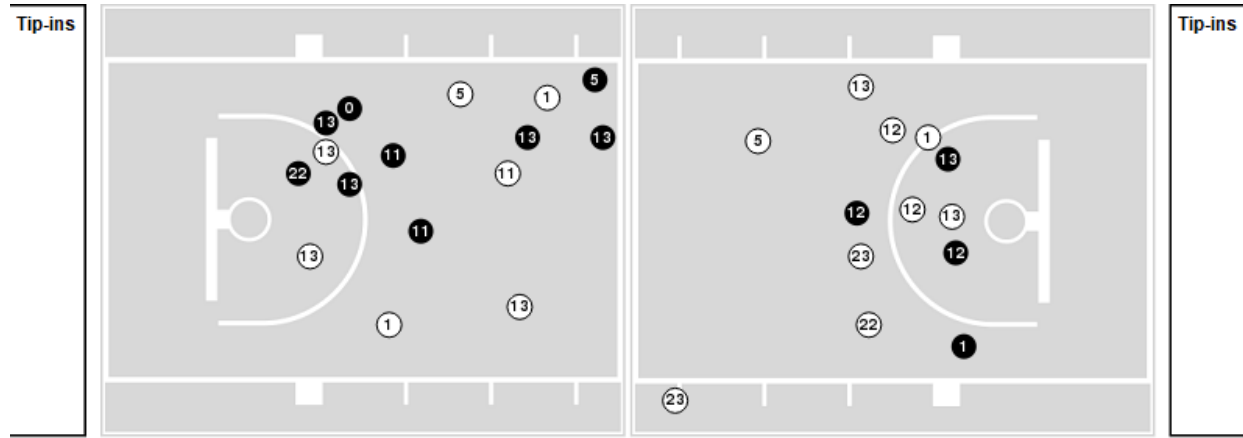

Blow Up Chart

● Made   ○ Missed   N - Player Number

N.M. Highlands	M/A	%
Field Goals	22/60	37
2 Points	13/35	37
3 Points	9/25	36
Free Throws	1/1	100

N.M. Highlands	M/A	%
Points in the Paint	26 (13 / 28)	46
Fast Break Points	2 (1/1)	100
Second Chance Points	11 (5/5)	100
Effective FG%	44