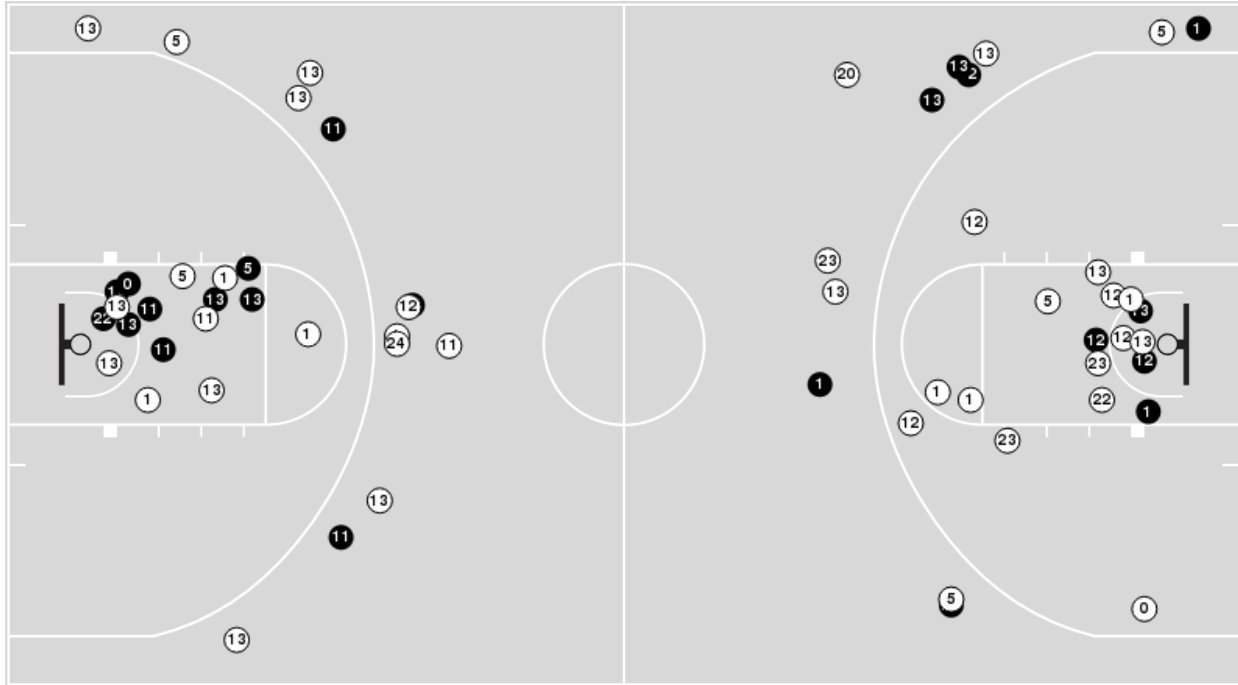

Players => 0, 1, 5, 11, 12, 13, 20, 21, 22, 23, 24, 32, 45FG Types=>AllResults=>All

N.M. Highlands

All Field Goals