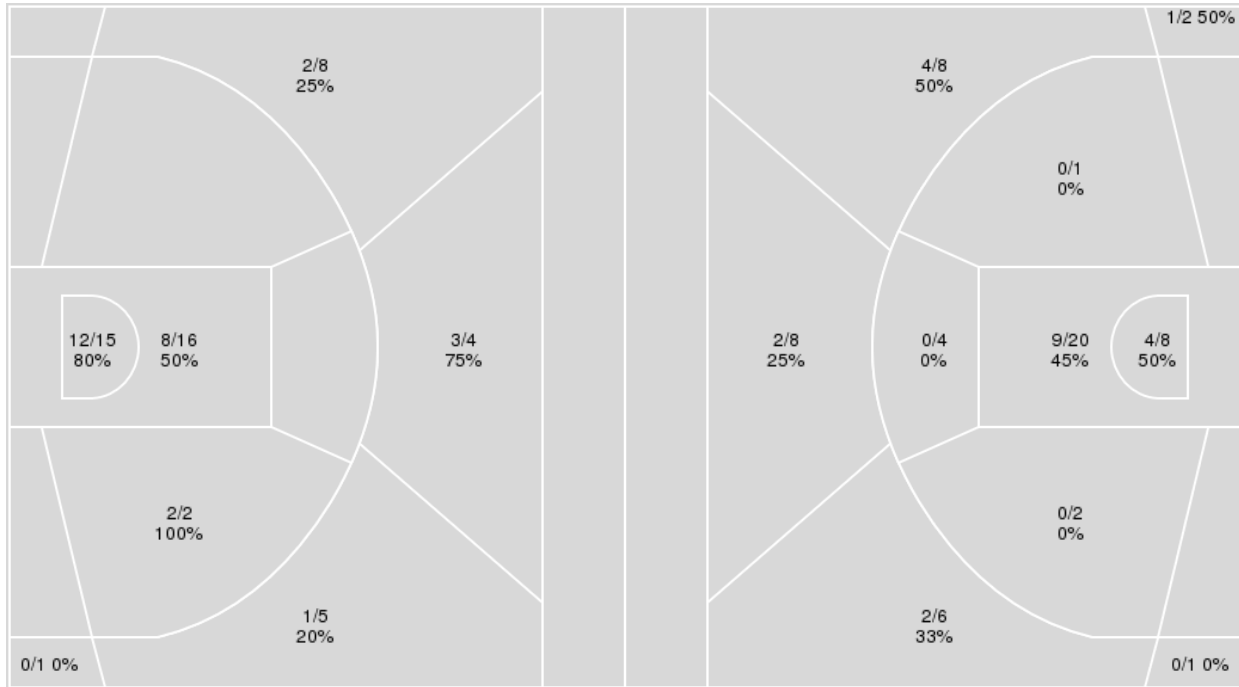

Officials: Jess Martinez, Karli Jelden, Jennifer White

{ Players => 2, 3, 5, 8, 10, 11, 12, 13, 15, 20, 22, 23, 25; } FG Types => All; Results => All;

{ Players => 0, 1, 5, 11, 12, 13, 20, 21, 22, 23, 24, 32, 45; } FG Types => All; Results => All;

UTEP

N.M. Highlands

UTEP	M/A	%
Field Goals	28/51	55
2 Points	22/33	67
3 Points	6/18	33
Free Throws	21/29	72

N.M. Highlands	M/A	%
Field Goals	22/60	37
2 Points	13/35	37
3 Points	9/25	36
Free Throws	1/1	100