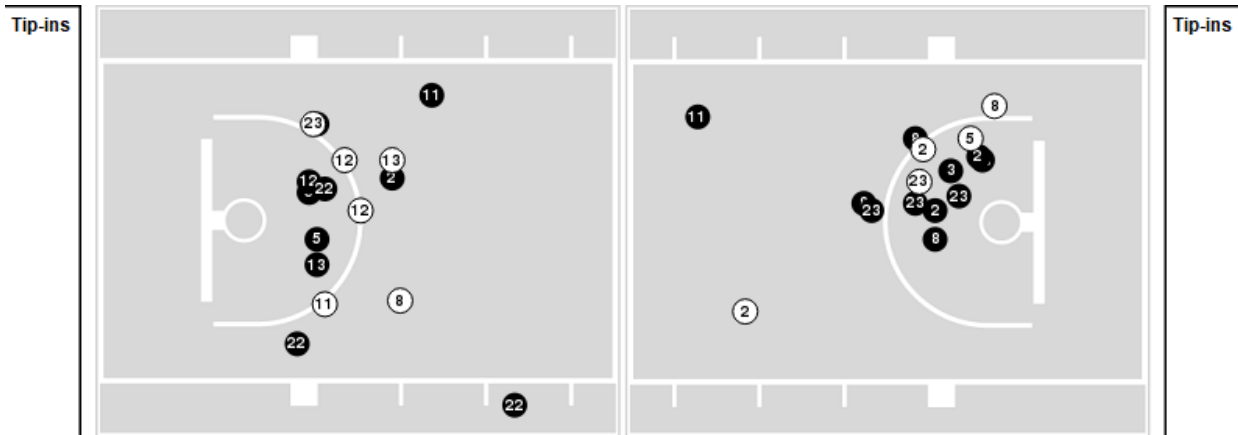

Blow Up Chart

● Made   ○ Missed   N - Player Number

UTEP	M/A	%
Field Goals	28/51	55
2 Points	22/33	67
3 Points	6/18	33
Free Throws	21/29	72

UTEP	M/A	%
Points in the Paint	40 (20 / 31)	65
Fast Break Points	28 (16/19)	84
Second Chance Points	6 (4/8)	50
Effective FG%	61