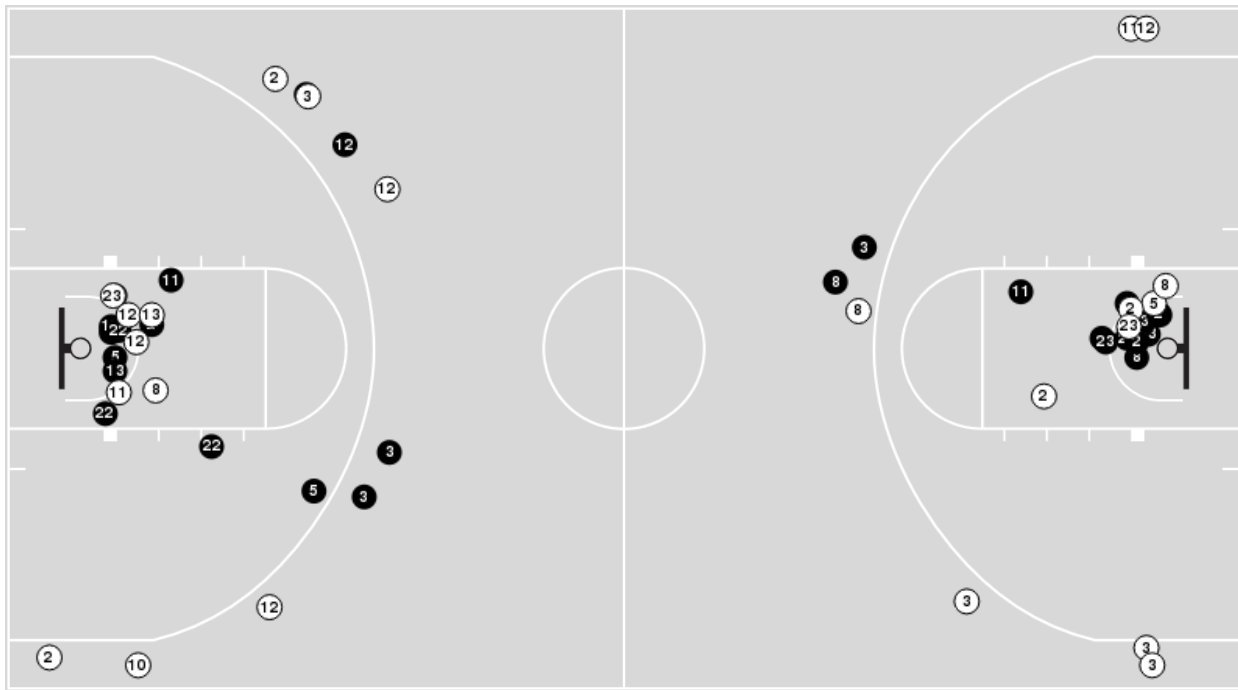

Officials: Jess Martinez, Karli Jelden, Jennifer White

Players => 2, 3, 5, 8, 10, 11, 12, 13, 15, 20, 22, 23, 25FG Types=>AllResults=>All

UTEP

All Field Goals