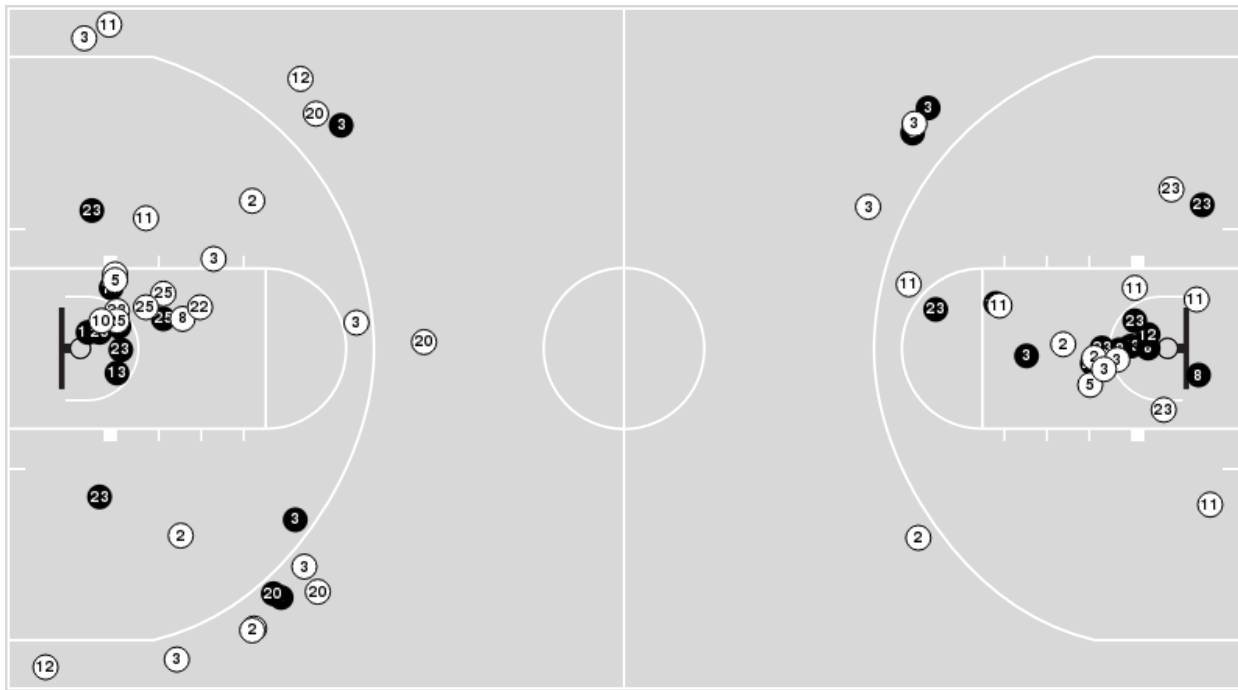

Players => 2, 3, 5, 8, 10, 11, 12, 13, 15, 20, 22, 23, 25FG Types=>AllResults=>All

UTEP

All Field Goals