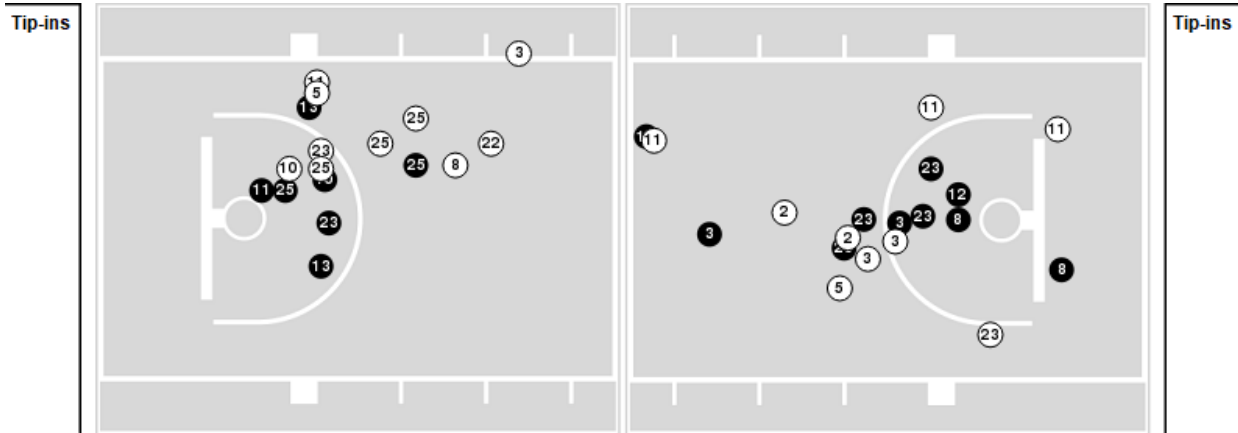

Blow Up Chart

● Made ○ Missed N - Player Number

UTEP	M/A	%
Field Goals	27/67	40
2 Points	22/48	46
3 Points	5/19	26
Free Throws	9/13	69

UTEP	M/A	%
Points in the Paint	34 (17 / 35)	49
Fast Break Points	21 (12/14)	86
Second Chance Points	17 (9/15)	60
Effective FG%	44