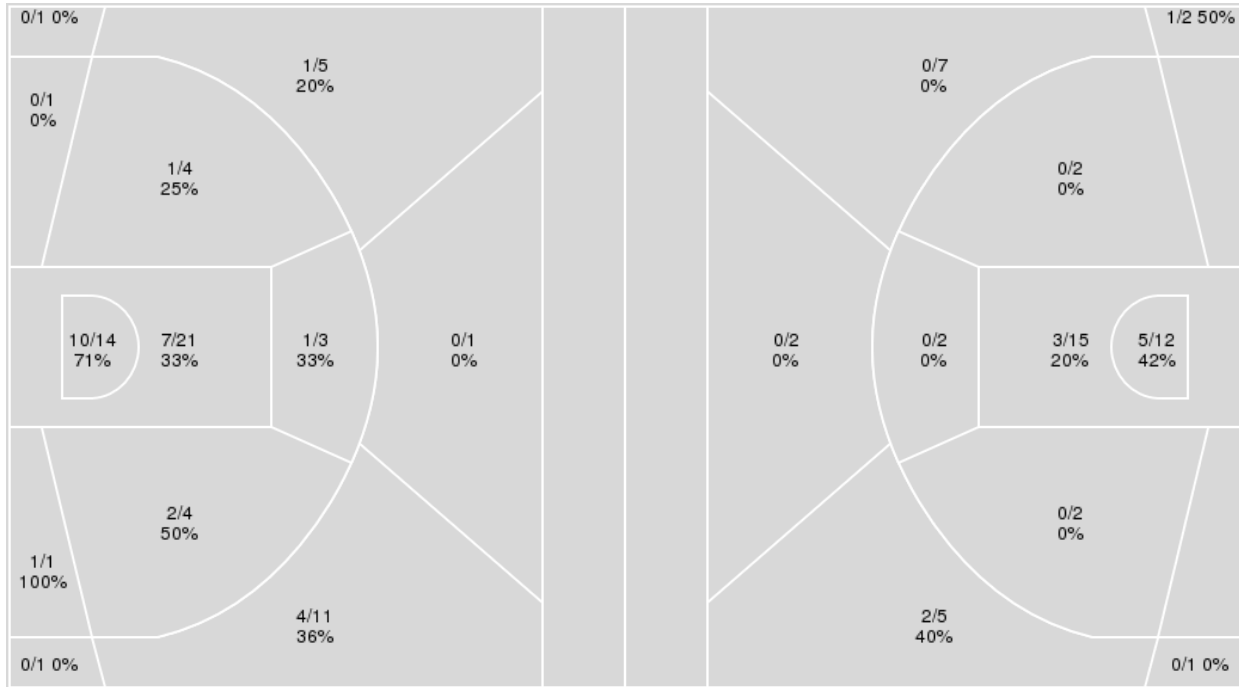

Morehead St. at UTEP

11/10/24 Don Haskins Center, El Paso
2024-25 Women's Basketball

Game Time: 6:00 PM
Game Duration: 1:54
Attendance: 1,617

Officials: Roy Gulbeyan, Shandra Twine, Jennifer White

{ Players => 2, 3, 5, 8, 10, 11, 12, 13, 15, 20, 22, 23, 25; } FG Types => All; Results => All;

{ Players => 0, 2, 3, 4, 5, 11, 12, 13, 14, 15, 20, 22, 23, 25, 32, 33, 34; } FG Types => All; Results => All;

UTEP

Morehead St.

UTEP	M/A	%
Field Goals	27/67	40
2 Points	22/48	46
3 Points	5/19	26
Free Throws	9/13	69

Morehead St.	M/A	%
Field Goals	11/50	22
2 Points	8/33	24
3 Points	3/17	18
Free Throws	16/27	59