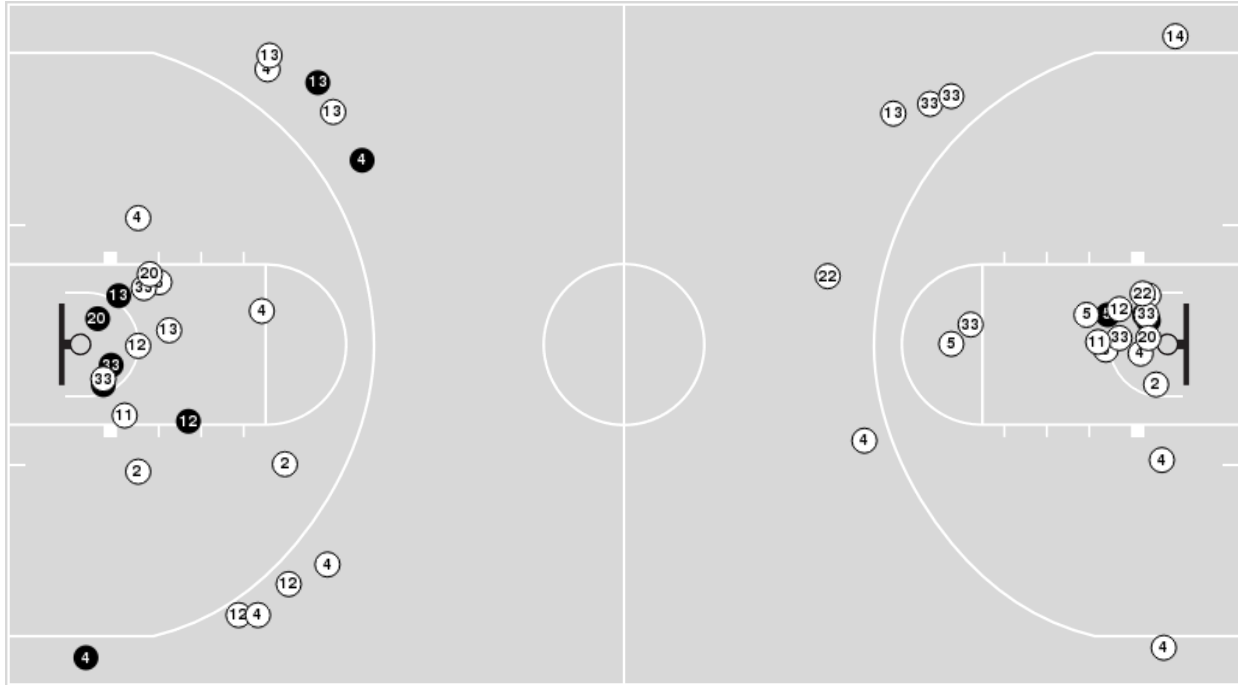

Players => 0, 2, 3, 4, 5, 11, 12, 13, 14, 15, 20, 22, 23, 25, 32, 33, 34 FG Types=>All Results=>All

Morehead St.

All Field Goals