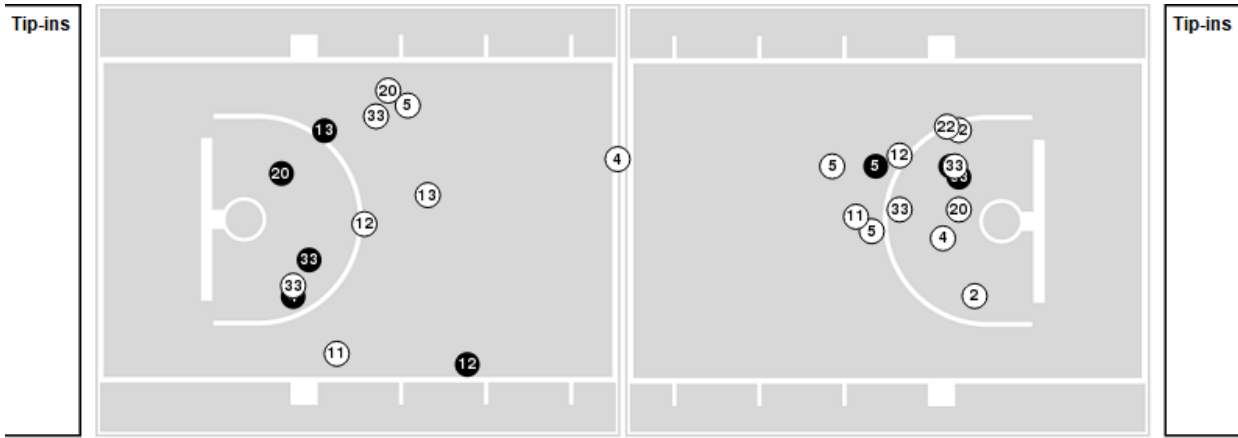

Blow Up Chart

● Made ○ Missed N - Player Number

Morehead St.	M/A	%
Field Goals	11/50	22
2 Points	8/33	24
3 Points	3/17	18
Free Throws	16/27	59

Morehead St.	M/A	%
Points in the Paint	16 (8 / 27)	30
Fast Break Points	12 (9/12)	75
Second Chance Points	3 (3/6)	50
Effective FG%	25