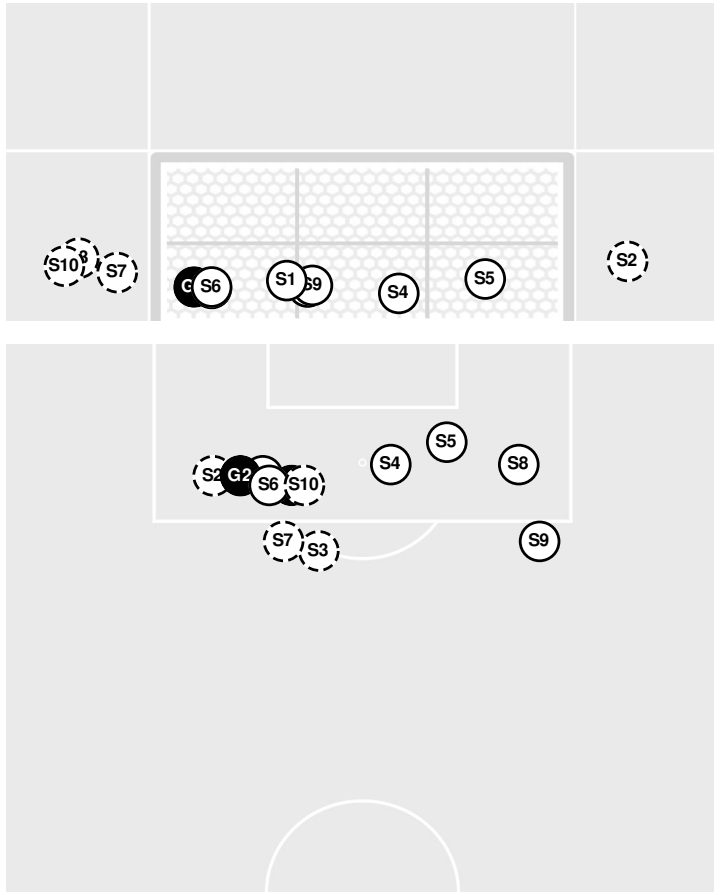

UTEP vs FIU

10/24/2024 FIU Soccer Stadium, Miami
2024-25 Women's Soccer

Officials:

Shots by Half Intervals		1st Half	2nd Half
Panthers		6	6
Miners		2	5

Shot Chart

PANTHERS