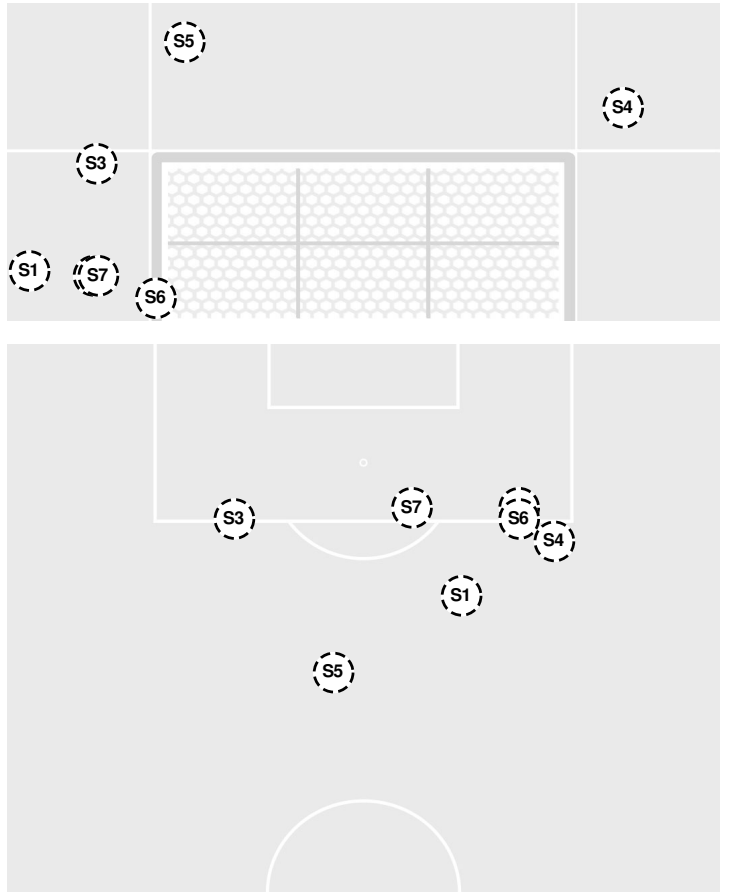

MINERS

S Shot Off Target
S Shot On Target
S Blocked
G Goal / Own Goal

Shot Summary