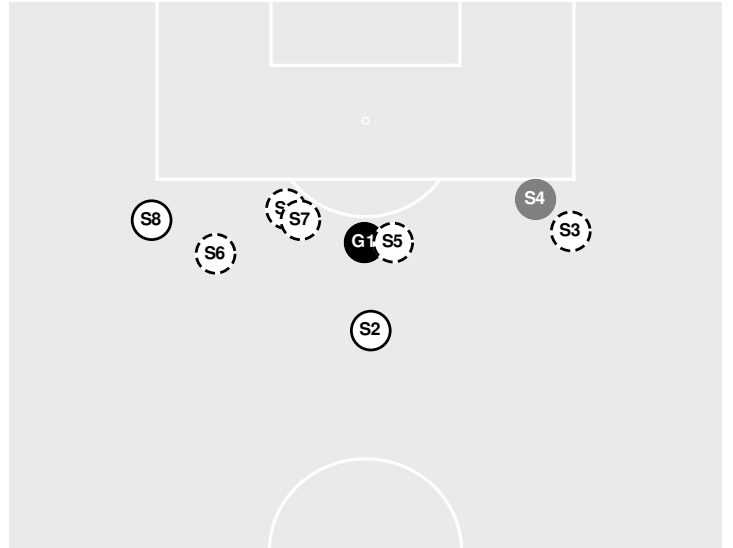

**LOUISIANA TECH 1, UTEP 2**

**Officials:** Cristian Campo, Raul Saucedo, Augustin Arismendi, Jose Regalado

Shots by Half Intervals		1st Half	2nd Half
Miners		6	13
Bulldogs		4	5

Shot Chart

MINERS

BULLDOGS

(S) Shot Off Target    (S) Shot On Target    (S) Blocked    (G) Goal / Own Goal

Shot Summary

Official Soccer Shot Chart - Final  
**Louisiana Tech vs UTEP**  
10/19/2024 University Field, El Paso  
2024-25 Women's Soccer

**Match Time:** 7:00 PM  
**Match Duration:** 01:55  
**Attendance:** 404