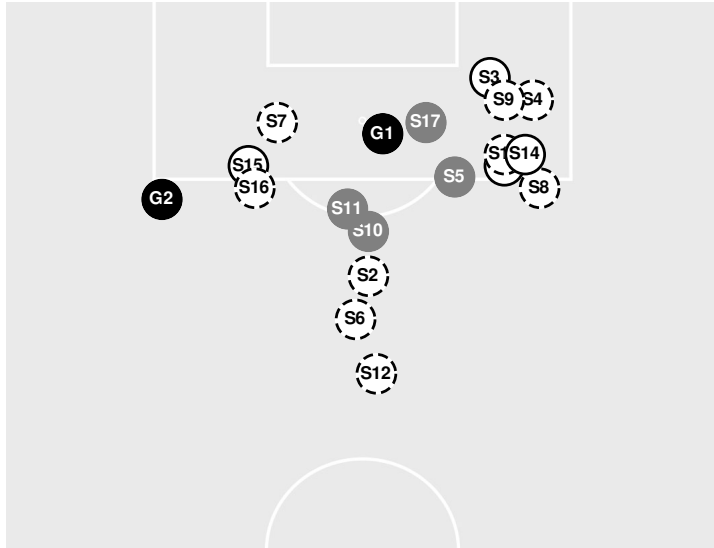

**LOUISIANA TECH 1, UTEP 2**

- 88:04 Miners substitution: Lopez, Taya for Quintero, Ana.
- 88:59 Yellow card on Miners Stickney, Ally.
- 88:59 Yellow card on Bulldogs Matlock, Kalli.
- 88:59 Shot by Bulldogs Taylor, Kyra, SAVE Taylor, Tionna.
- 90:00 End of period [90:00].

**LOUISIANA TECH 1, UTEP 2**

**Officials:** Cristian Campo, Raul Saucedo, Augustin Arismendi, Jose Regalado

Shots by Half Intervals		1st Half	2nd Half
Miners		6	13
Bulldogs		4	5

Shot Chart

MINERS

BULLDOGS

(S) Shot Off Target    (S) Shot On Target    (S) Blocked    (G) Goal / Own Goal

Shot Summary

Official Soccer Shot Chart - Final  
**Louisiana Tech vs UTEP**  
10/19/2024 University Field, El Paso  
2024-25 Women's Soccer

**Match Time:** 7:00 PM  
**Match Duration:** 01:55  
**Attendance:** 404