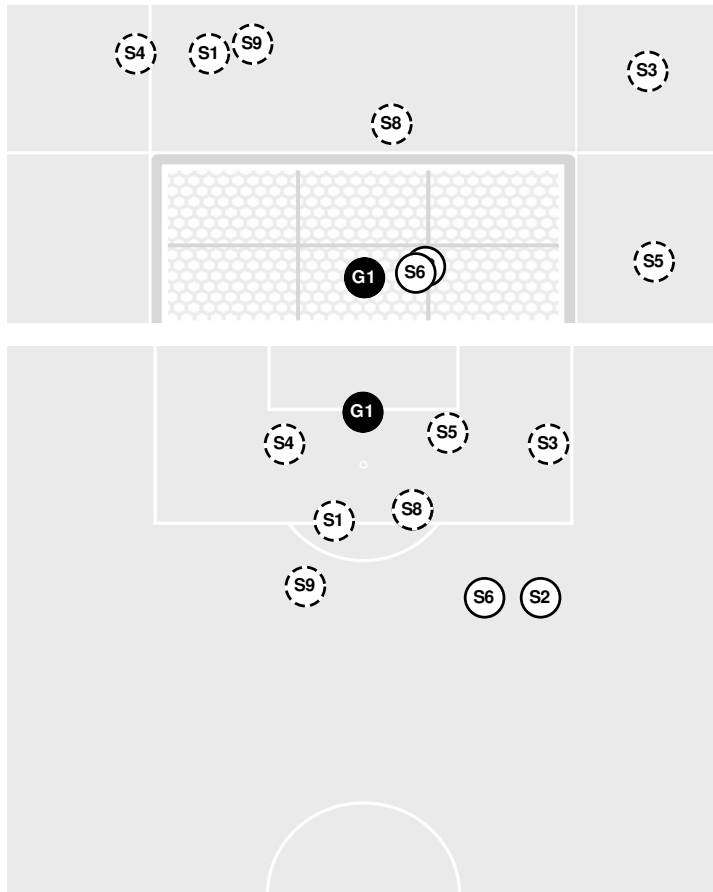

Officials:

- 77:03 Offside against UTEP.
- 79:07 Foul on Jacksonville St..
- 80:38 Gamecocks substitution: Domenech, Naroa for Paul, Tori.
- 81:48 Foul on UTEP.
- 83:18 Shot by Gamecocks Alvarez Garcia, Ana HIGH.
- 84:35 Yellow card on Gamecocks Alvarez Garcia, Ana.
- 86:01 Gamecocks substitution: Cole, Abby for Alvarez Garcia, Ana.
- 87:00 Corner kick by Gamecocks [87:00].
- 87:28 GOAL by Gamecocks Cole, Abby (FIRST GOAL), Assist by Oubrik, Emma, goal number 2 for season.

UTEP 0, JACKSONVILLE ST. 1

- 87:28 Miners substitution: Morales, Nicole for Lopez, Anai.
- 88:23 Gamecocks substitution: Mengot, Angyeck for Sibley, Allison.
- 90:00 End of period [90:00].

UTEP 0, JACKSONVILLE ST. 1

Officials:

Shots by Half Intervals	Gamecocks Miners	1st Half	2nd Half
		2 0	8 2

Shot Chart

GAMECOCKS

MINERS

(S) Shot Off Target (S) Shot On Target (S) Blocked (G) Goal / Own Goal

Shot Summary

GAMECOCKS