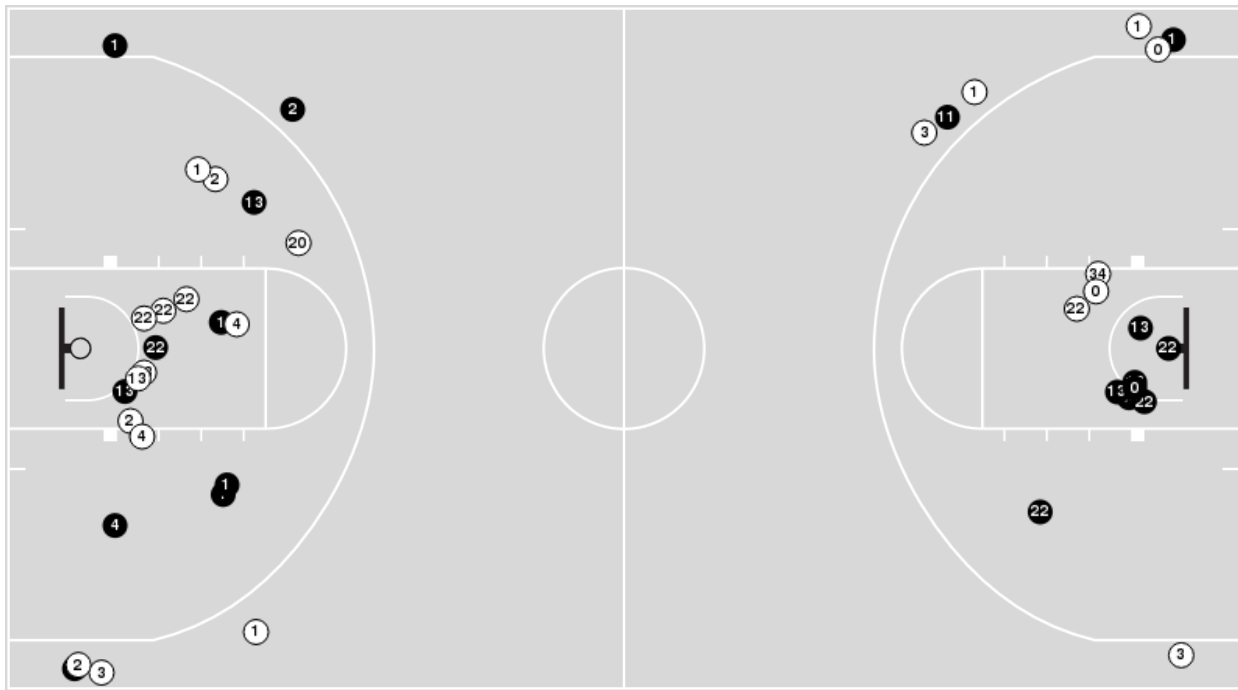

Officials: Doug Simons, Jeb Hartness, Bart Lenox

Players => 0, 1, 2, 3, 4, 5, 10, 11, 13, 14, 20, 21, 22, 34 FG Types=>All Results=>All

Louisiana Tech

All Field Goals