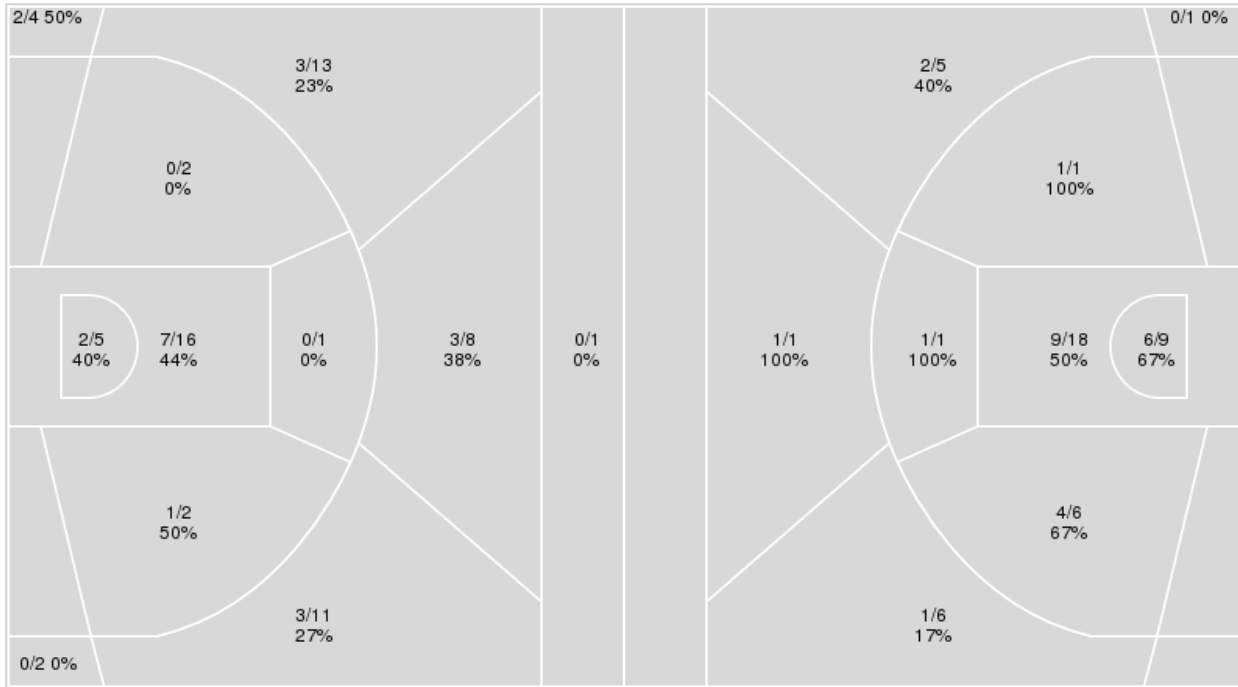

Officials: Troy Winders, Jamie Broderick, Adrienne Gilmore-Nichols

{ Players => All; } FG Types => All; Results => All;

{ Players => All; } FG Types => All; Results => All;

WKU

UTEP

WKU	M/A	%
Field Goals	21/65	32
2 Points	10/26	38
3 Points	11/39	28
Free Throws	13/20	65

UTEP	M/A	%
Field Goals	25/48	52
2 Points	21/35	60
3 Points	4/13	31
Free Throws	11/17	65