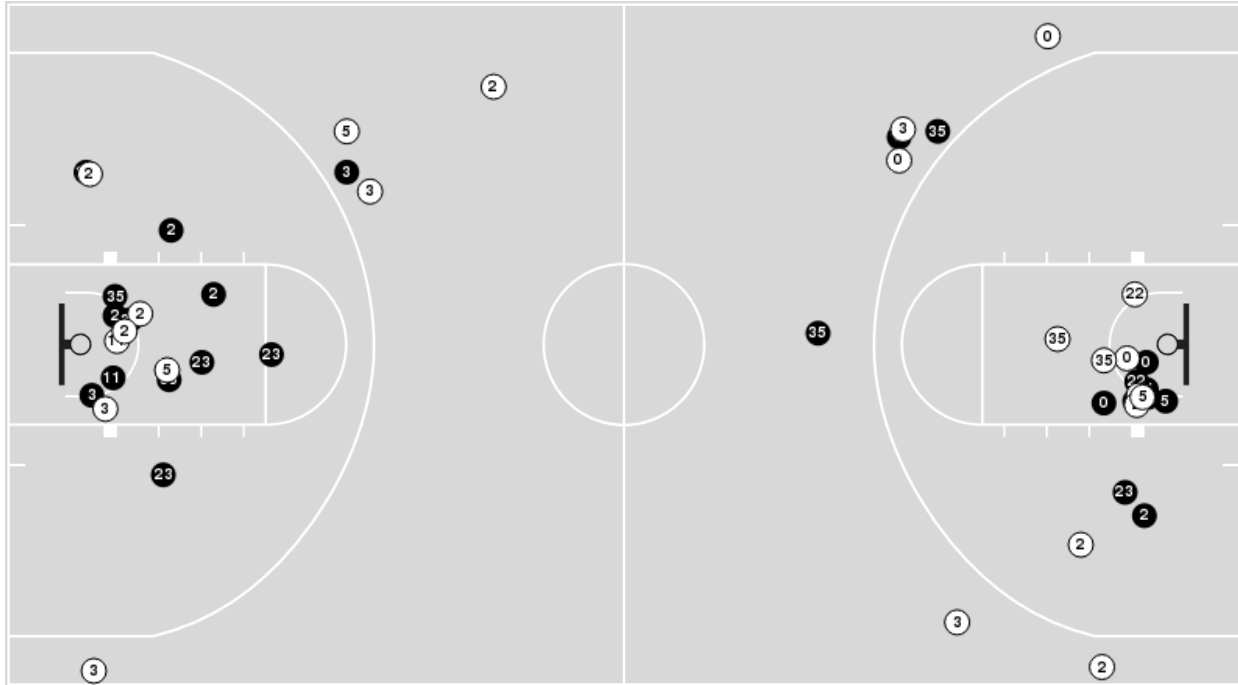

Officials: Troy Winders, Jamie Broderick, Adrienne Gilmore-Nichols

Players => AllFG Types=>AllResults=>All
UTEP

All Field Goals