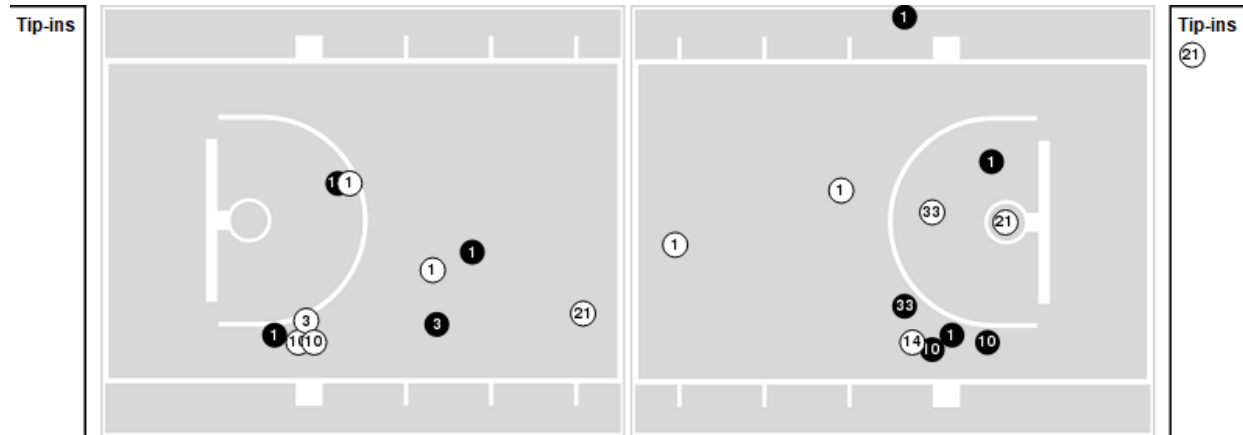

Blow Up Chart

● Made   ○ Missed   N - Player Number

WKU	M/A	%
Field Goals	21/65	32
2 Points	10/26	38
3 Points	11/39	28
Free Throws	13/20	65

WKU	M/A	%
Points in the Paint	18 (9 / 21)	43
Fast Break Points	4 (3/5)	60
Second Chance Points	20 (8/12)	67
Effective FG%	41