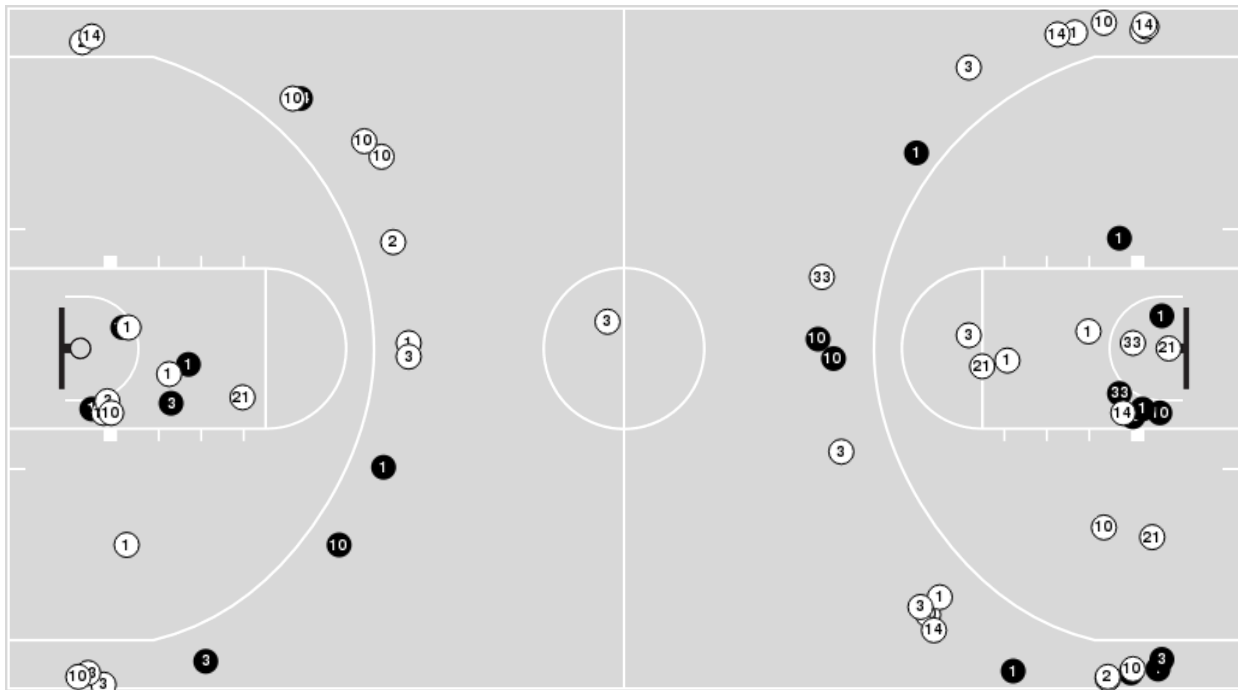

Officials: Troy Winders, Jamie Broderick, Adrienne Gilmore-Nichols

Players => AllFG Types=>AllResults=>All

WKU

All Field Goals