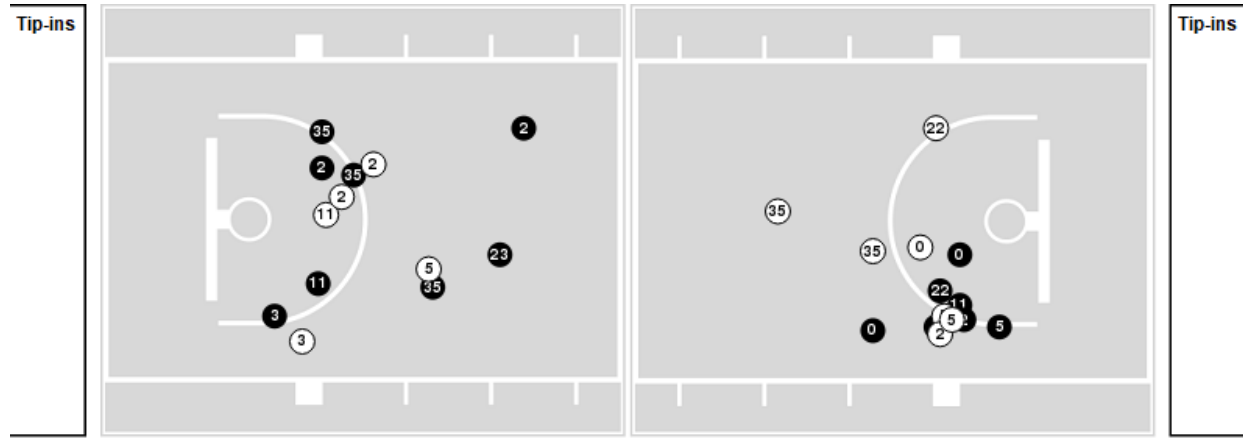

Blow Up Chart

● Made   ○ Missed   N - Player Number

UTEP	M/A	%
Field Goals	25/48	52
2 Points	21/35	60
3 Points	4/13	31
Free Throws	11/17	65

UTEP	M/A	%
Points in the Paint	30 (15 / 27)	56
Fast Break Points	2 (1/1)	100
Second Chance Points	4 (3/7)	43
Effective FG%	56