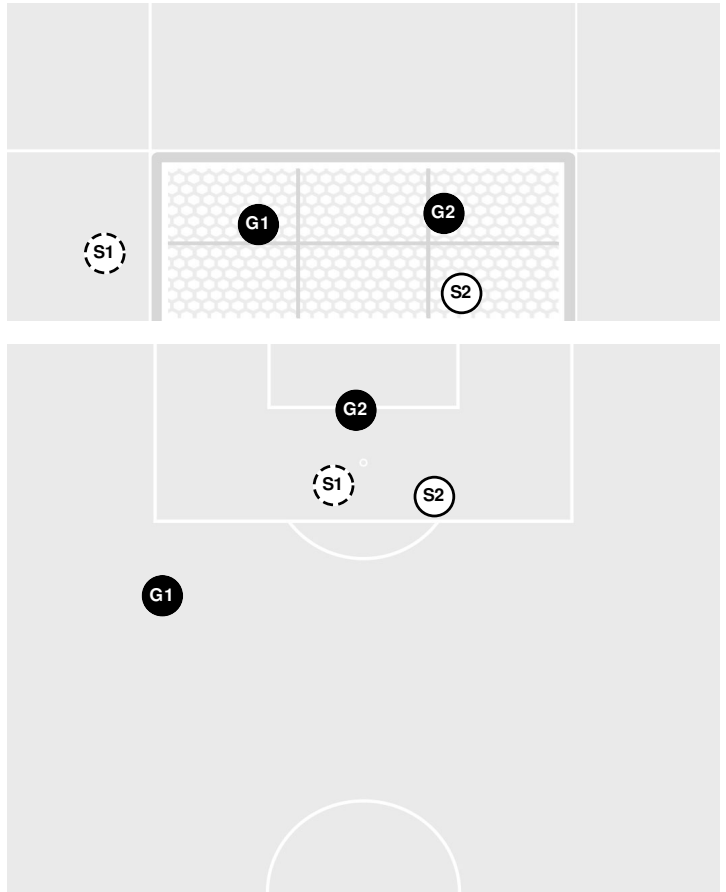

89:59 Foul on Louisiana Tech.

90:00 End of period [90:00].

**UTEP 1, LOUISIANA TECH 0**

**Officials:** Sergio Cabrera, Alfred Wlms, Gabriel Cantu, Johnathan Barnes

Shots by Half Intervals	Bulldogs	1st Half	2nd Half
		Miners	6
		2	2

**Shot Chart**

**BULLDOGS**

**MINERS**

Shot Off Target   Shot On Target   Blocked   Goal / Own Goal

**Shot Summary**

**BULLDOGS**

No	Time	Player	Description
S1	12'	18, Kalli Matlock	
G1	12'	18, Kalli Matlock	
G2	16'	21, Lauren Egbuloni	
S2	33'	12, Kyra Taylor	Blocked
S3	37'	12, Kyra Taylor	Saved
S4	39'	19, Emma Jones	
S5	75'	10, Flavie Dube	