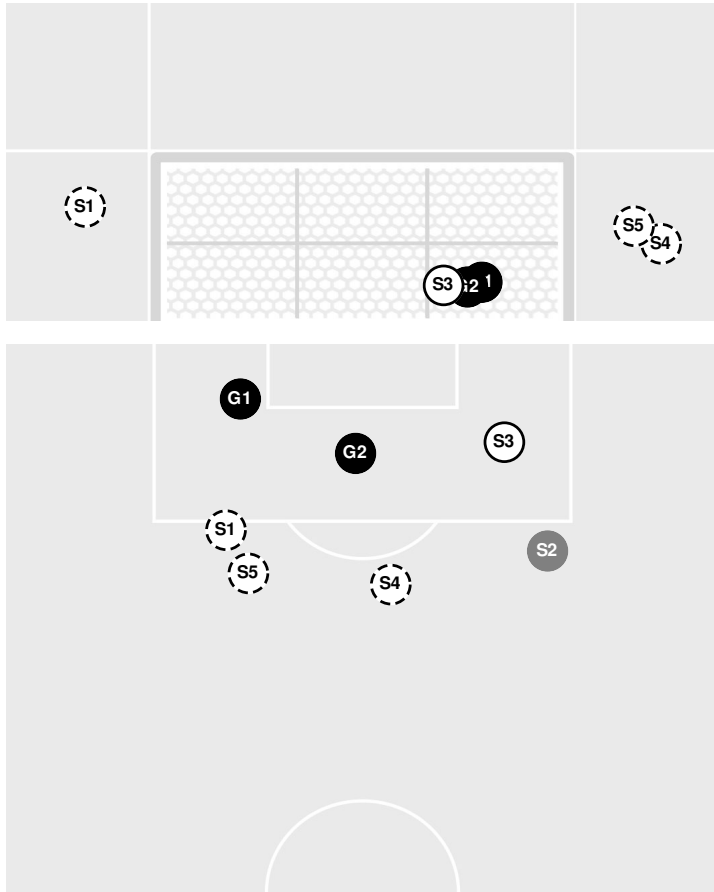

89:59 Foul on Louisiana Tech.

90:00 End of period [90:00].

**UTEP 1, LOUISIANA TECH 0**

**Officials:** Sergio Cabrera, Alfred Wlms, Gabriel Cantu, Johnathan Barnes

Shots by Half Intervals	Bulldogs	1st Half	2nd Half
		Miners	6
		2	2

**Shot Chart**

**BULLDOGS**

**MINERS**

Shot Off Target   Shot On Target   Blocked   Goal / Own Goal

**Shot Summary**

**BULLDOGS**

No	Time	Player	Description
S1	12'	18, Kalli Matlock	
G1	12'	18, Kalli Matlock	
G2	16'	21, Lauren Egbuloni	
S2	33'	12, Kyra Taylor	Blocked
S3	37'	12, Kyra Taylor	Saved
S4	39'	19, Emma Jones	
S5	75'	10, Flavie Dube	

**MINERS**

No	Time	Player	Description
S1	18'	11, Taya Lopez	
G1	21'	7, Sheyliene Patolo	
G2	85'	28, Emerson Kidd	
S2	90'	3, Mina Rodriguez	Saved