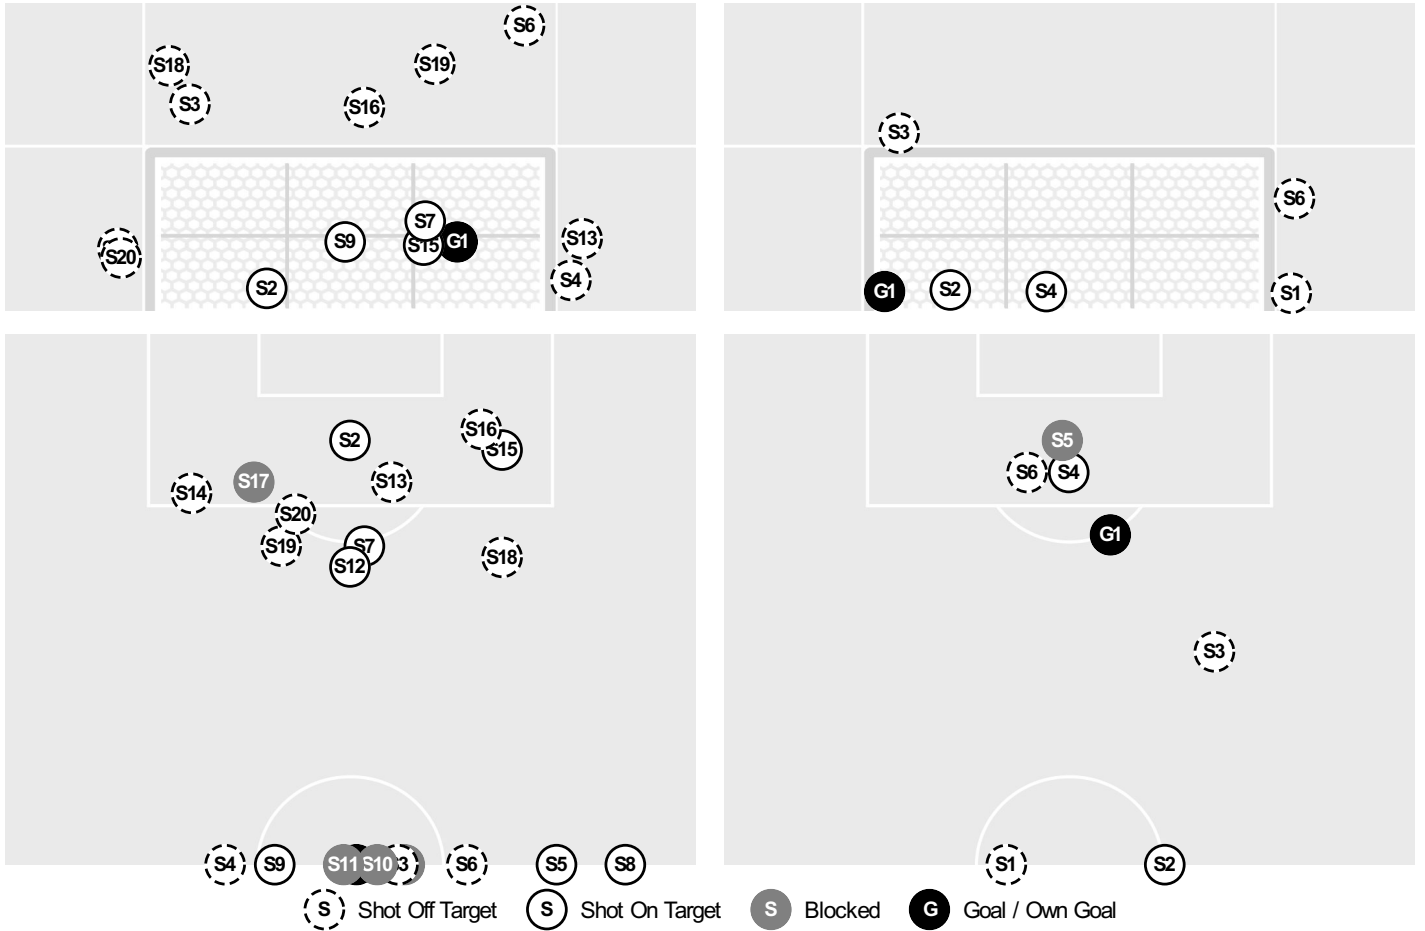

Official Soccer Shot Chart - Final
UTEP vs New Mexico
 8/9/2023 UNM Soccer Complex, Albuquerque
 2023-24 Women's Soccer

Match Time: 11:00 AM
 Match Duration: 01:56

Officials:

Shots by Half Intervals		1st Half	2nd Half	1st OT	2nd OT
Lobos		8	13	0	0
Miners		3	4	0	0

Shot Chart

LOBOS

MINERS

Shot Summary

Official Soccer Shot Chart - Final
UTEP vs New Mexico
8/9/2023 UNM Soccer Complex, Albuquerque
2023-24 Women's Soccer

Match Time: 11:00 AM
Match Duration: 01:56

Officials: