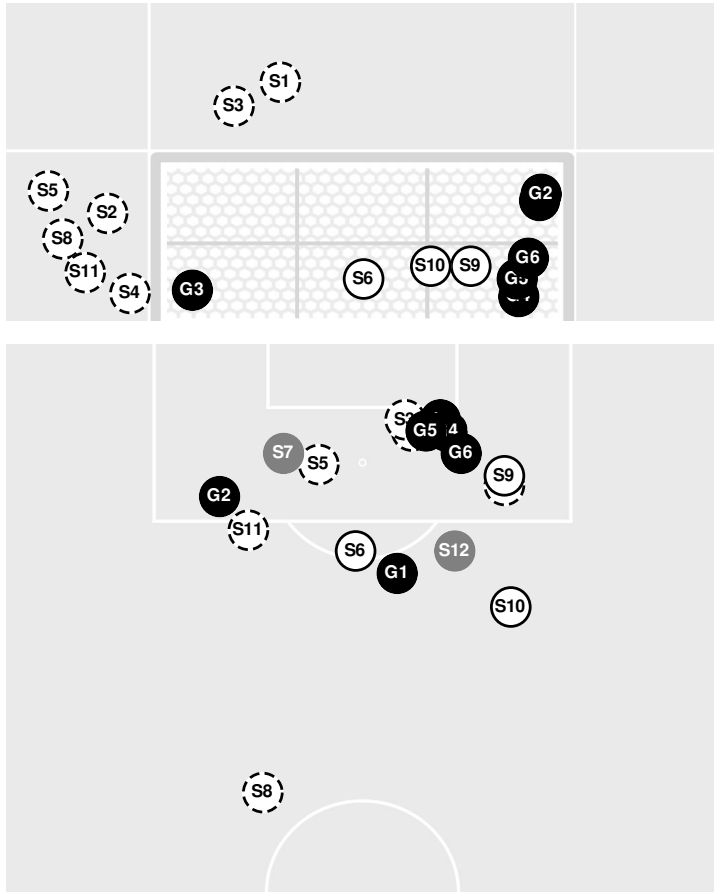

UTEP 0, CALIFORNIA BAPTIST 4

Official Soccer Shot Chart - Final
UTEP vs California Baptist
 8/31/2023 CBU Soccer Stadium, Riverside
 2023-24 Women's Soccer

Match Time: 7:00 PM
Match Duration: 02:34
Attendance: 371

Officials:

Shots by Half Intervals	Lancers	1st Half	2nd Half
		Miners	7
		1	3

Shot Chart

LANCERS

MINERS

S Shot Off Target
 S Shot On Target
 S Blocked
 G Goal / Own Goal

Shot Summary

Official Soccer Shot Chart - Final
UTEP vs California Baptist
8/31/2023 CBU Soccer Stadium, Riverside
2023-24 Women's Soccer