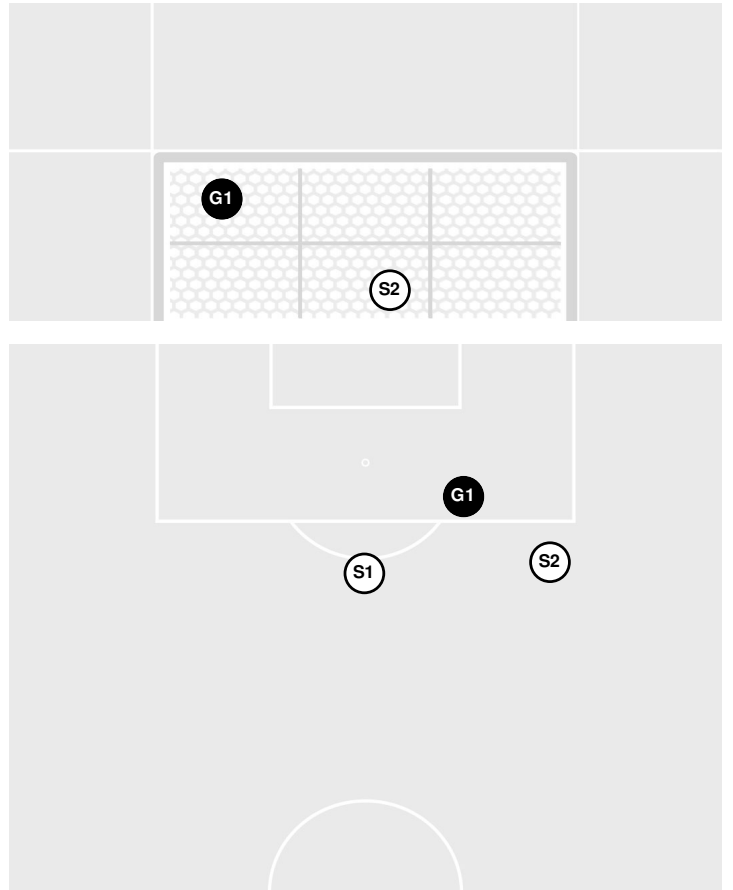

UTEP 0, SAN DIEGO STATE 0

Official Soccer Shot Chart - Final
UTEP vs San Diego State
 8/20/2023 SDSU Sports Deck, San Diego
 2023-24 Women's Soccer

Match Time: 10:00 AM
Match Duration: 01:53
Attendance: 56

Officials: Jose Vega, Togayhan Tarim, Fernando Fierro, Brian Paleo

Shots by Half Intervals		1st Half	2nd Half
Aztecs		12	14
Miners		2	1

Shot Chart

AZTECS

MINERS

S Shot Off Target
 S Shot On Target
 S Blocked
 G Goal / Own Goal