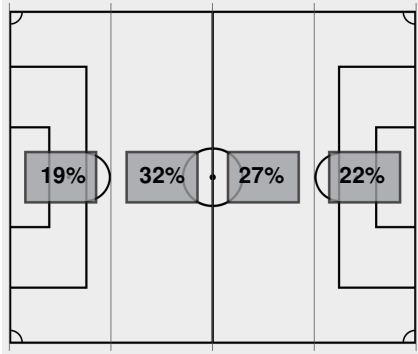

Official Soccer Box Score - Final
UTEP vs San Diego State
8/20/2023 SDSU Sports Deck, San Diego
2023-24 Women's Soccer

Match Time: 10:00 AM
Match Duration: 01:53
Attendance: 56

Officials: Jose Vega, Togayhan Tarim, Fernando Fierro, Brian Paleo

Stadium: SDSU Sports Deck

Officials: Referee: Jose Vega; Asst. Referee: Togayhan Tarim; Fernando Fierro; Alt. Official: Brian Paleo;

Offsides: UTEP 1, San Diego State 5.

Attacking Direction →

3	TOTAL SHOTS	26
3	SHOTS ON TARGET	9
7	SAVES	2
3	CORNERS	8
1	OFFSIDES	5
2	YELLOW CARDS	0
0	RED CARDS	0
42%	POSSESSION TOTAL	58%