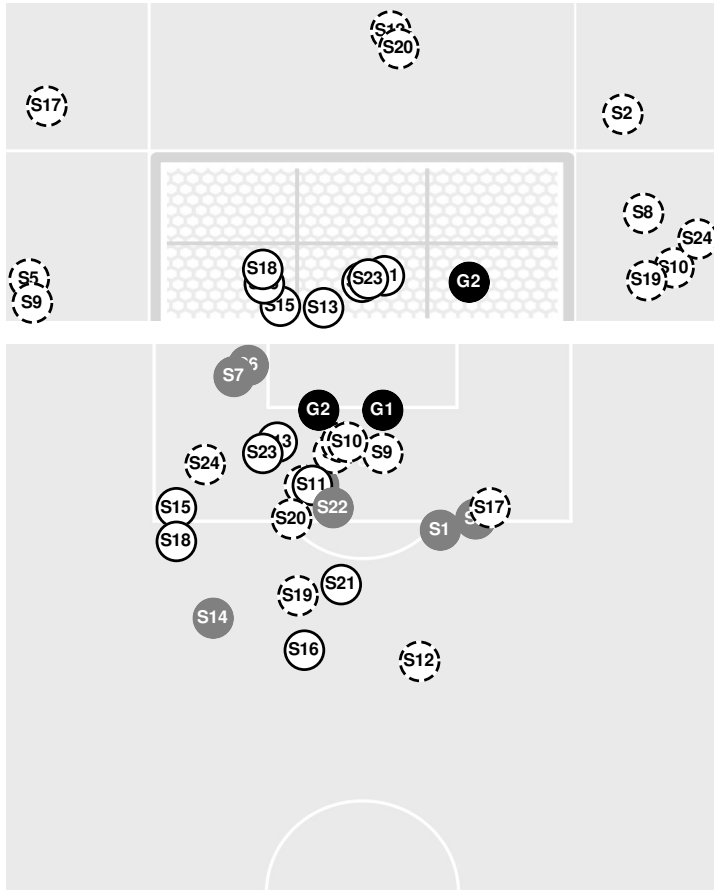

- 73:27 Miners substitution: Rodriguez, Mina for Vitoria, Maya.
- 74:10 Corner kick by Aztecs [74:10].
- 76:17 Offside against San Diego State.
- 77:30 Miners substitution: Neireiter, Ashlyn for Rodriguez, Maia.
- 78:56 Shot by Aztecs Eckhardt, Alyza, SAVE Taylor, Tionna.
- 80:26 Shot by Miners Neireiter, Ashlyn, SAVE Madueno, Alexa.
- 81:17 Corner kick by Aztecs [81:17].
- 81:47 Shot by Aztecs Goins, Grace BLOCKED.
- 82:09 Aztecs substitution: Blake, Carlin for Boudet, Lily.
- 82:09 Miners substitution: Gutierrez, Leslie for Lopez, Taya.
- 82:53 Shot by Aztecs Trevithick, Kali, SAVE Taylor, Tionna.
- 84:40 Aztecs substitution: Ocampo, Alexys for Gaines-Ramos, Emma.
- 85:05 Foul on UTEP.
- 85:37 Shot by Aztecs Trevithick, Kali WIDE RIGHT.
- 85:50 Aztecs substitution: Savage, Dori for Sekimoto, Olivia.
- 89:28 Foul on UTEP.
- 90:00 End of period [90:00].

UTEP 0, SAN DIEGO STATE 0

Official Soccer Shot Chart - Final
UTEP vs San Diego State
 8/20/2023 SDSU Sports Deck, San Diego
 2023-24 Women's Soccer

Match Time: 10:00 AM
Match Duration: 01:53
Attendance: 56

Officials: Jose Vega, Togayhan Tarim, Fernando Fierro, Brian Paleo

Shots by Half Intervals		1st Half	2nd Half
Aztecs		12	14
Miners		2	1

Shot Chart

AZTECS

MINERS

S Shot Off Target
 S Shot On Target
 S Blocked
 G Goal / Own Goal